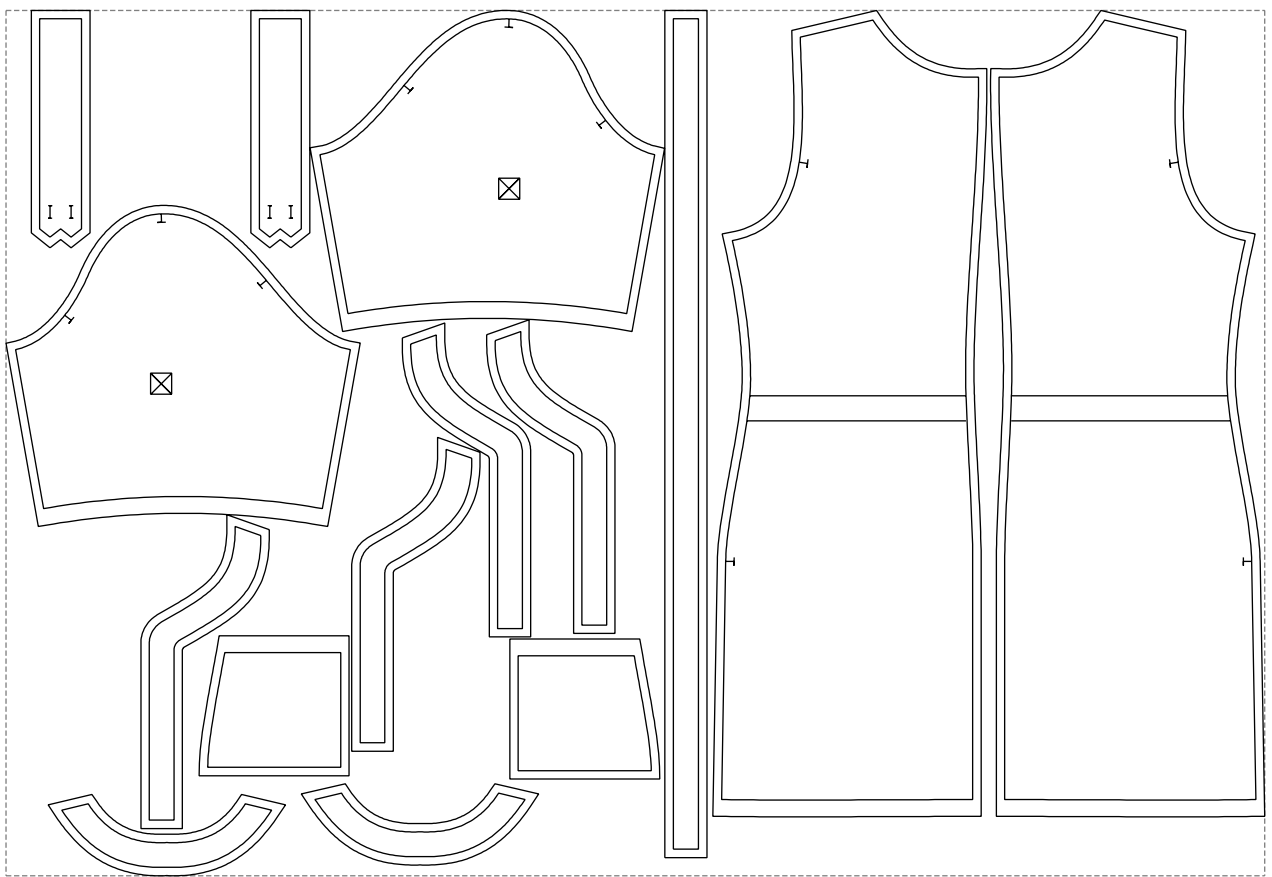

Not for print

Paper size: A4, size:1399.00 x1009.14 mm

# Example

size:1499.00 x1030.75 mm

Maneken =1 ver.0

rz\_1=170

rz\_16=108

rz\_17=92.5

rz\_18=89.2

rz\_19=116

rz\_20=113

---

. . . . .  
. . . . .  
. . . . .