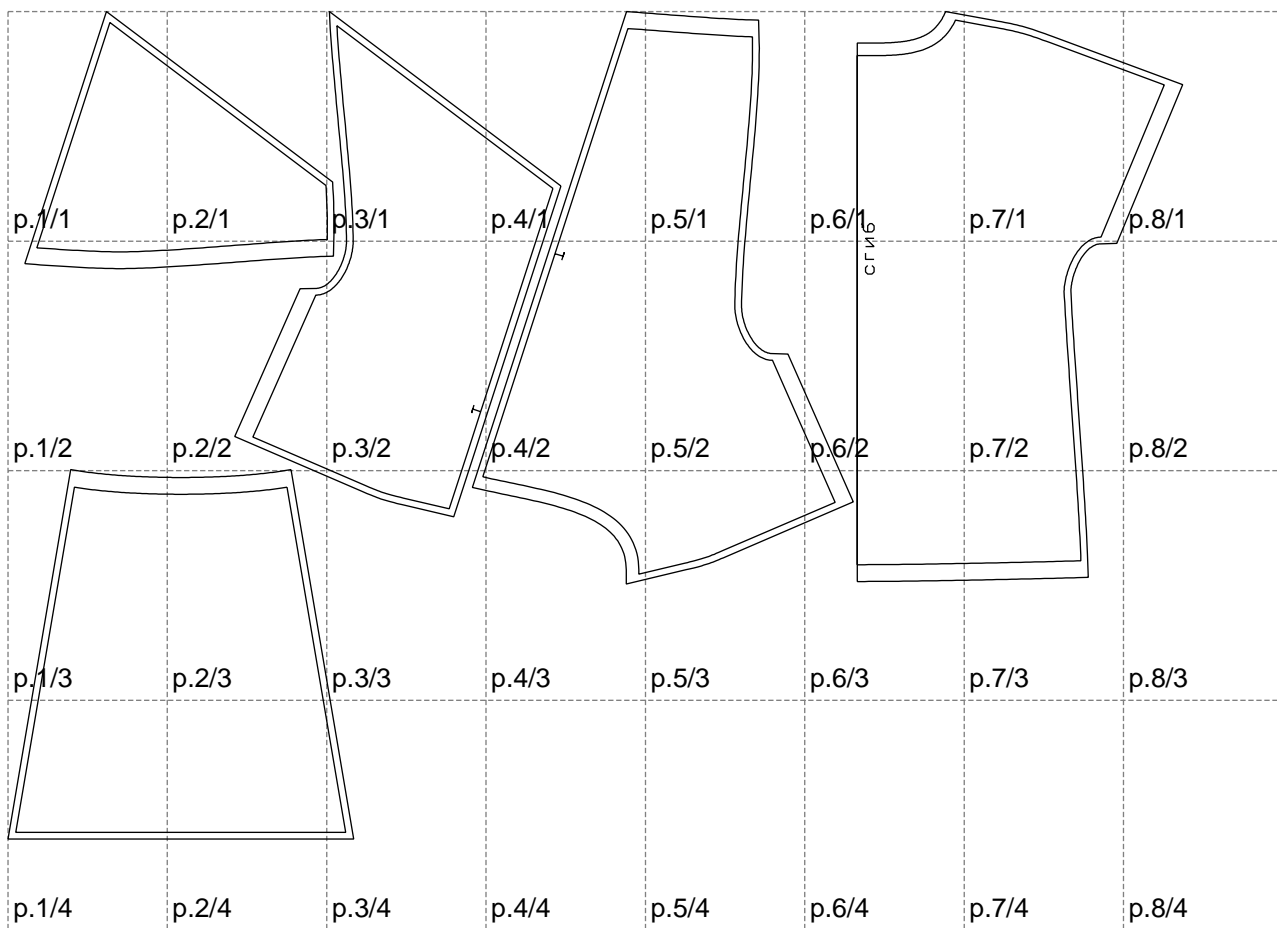

Not for print

Paper size: A4, size:1399.00 x985.48 mm

# Example

size:1499.00 x1130.05 mm

Maneken =1 ver.0

rz\_1=170

rz\_16=92

rz\_17=78.8

rz\_18=71.8

rz\_19=100

rz\_20=98.1

---

. . . . .  
. . . . .  
. . . . .