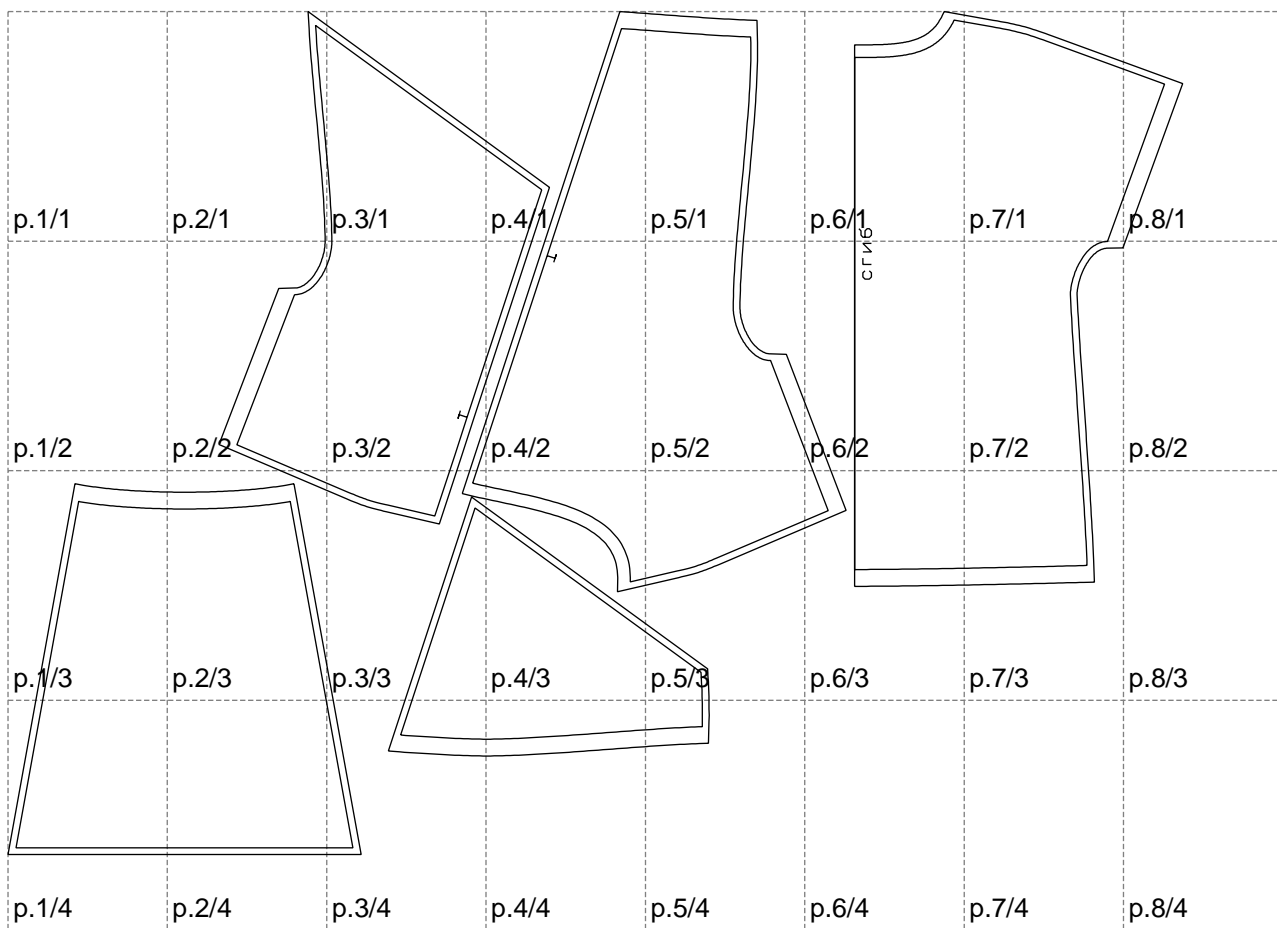

Not for print

Paper size: A4, size:1399.00 x1003.82 mm

# Example

size:1499.00 x1204.49 mm

Maneken =1 ver.0

rz\_1=170

rz\_16=96

rz\_17=82

rz\_18=76

rz\_19=104

rz\_20=101.8

---

. . . . .  
. . . . .  
. . . . .