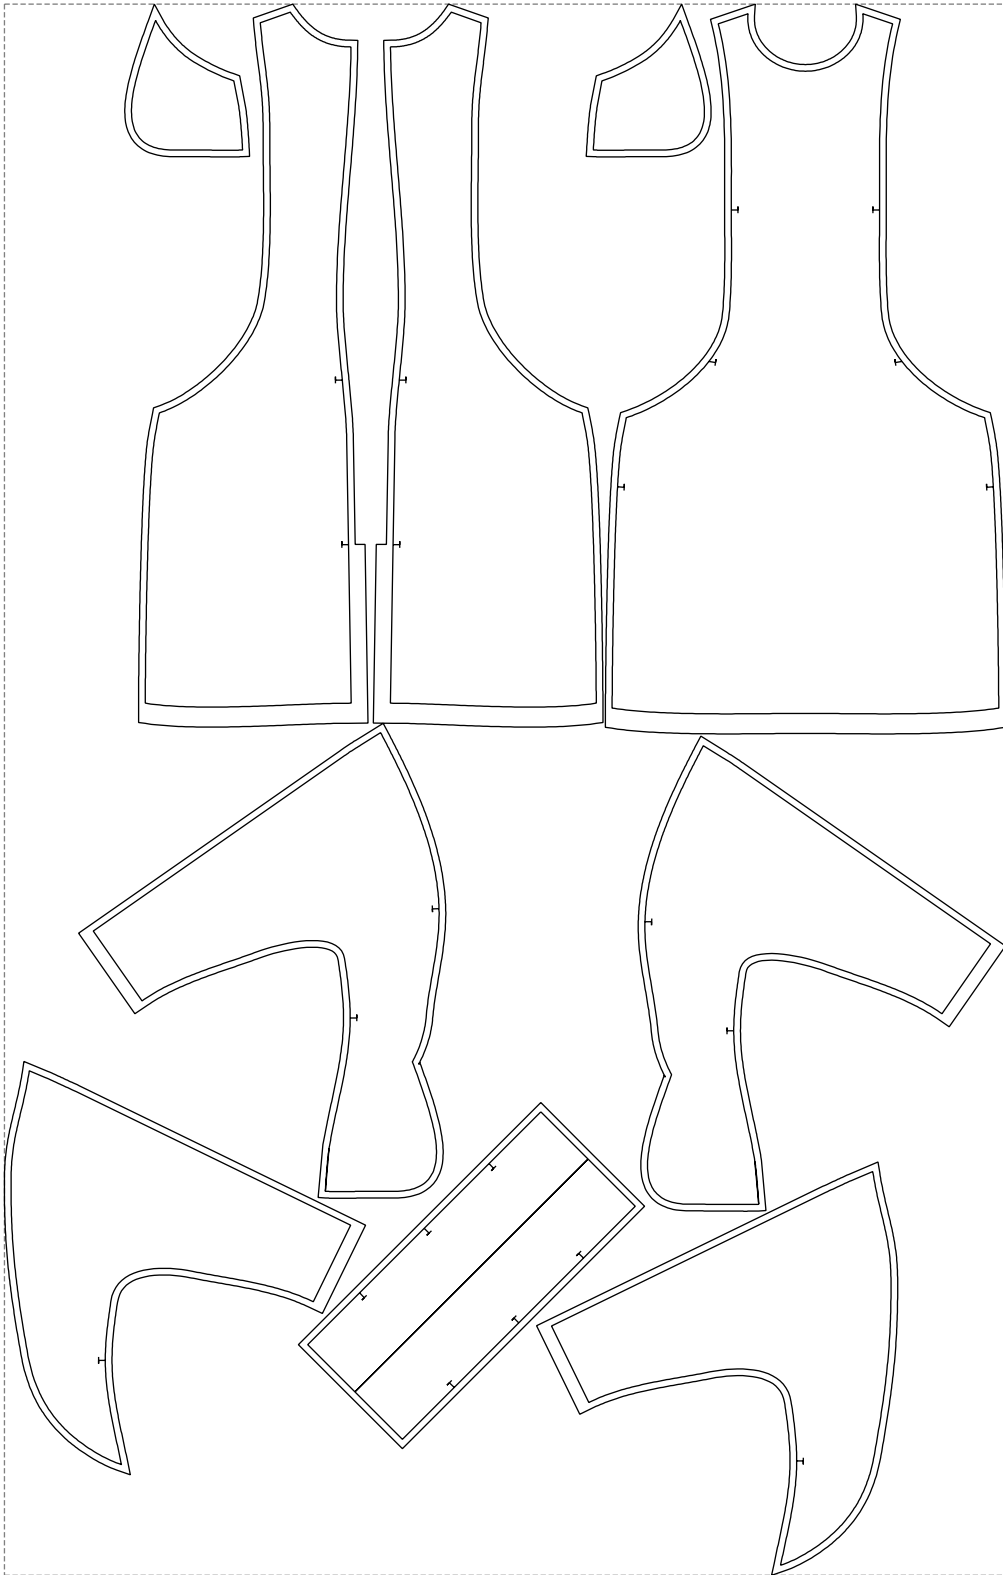

Not for print

Paper size: A4, size:1399.00 x1505.72 mm

# Example

size:1499.00 x2353.46 mm

Maneken =1 ver.0

rz\_1=170

rz\_16=100

rz\_17=85.4

rz\_18=80.2

rz\_19=108

rz\_20=105.4

---

. . . . .  
. . . . .  
. . . . .