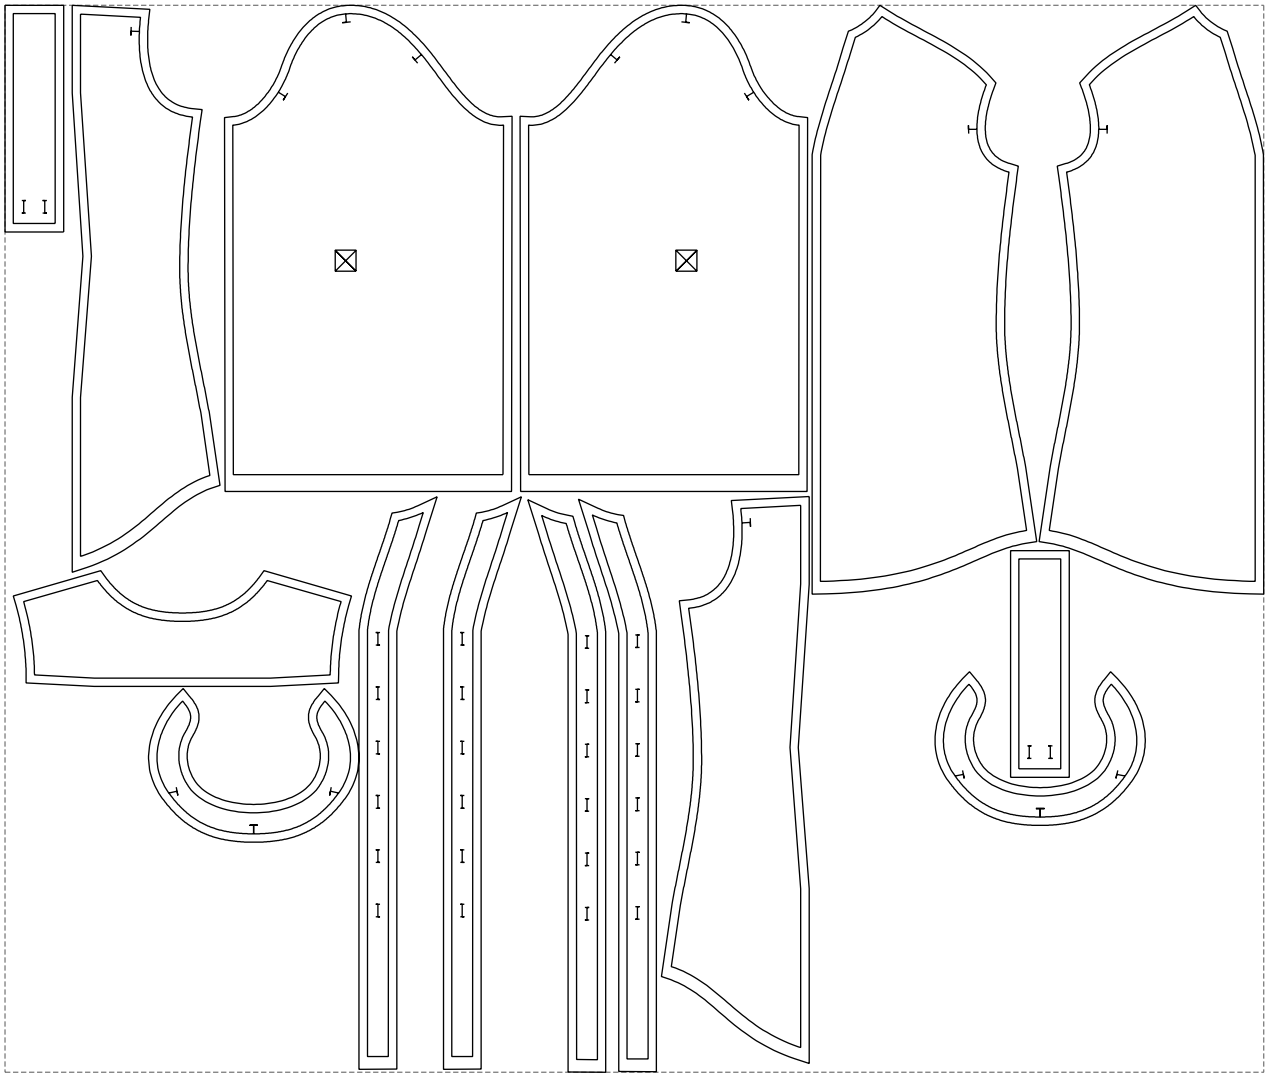

Not for print

Paper size: A4, size:1338.54 x714.93 mm

# Example

size:1499.00 x1270.95 mm

Maneken =1 ver.0

rz\_1=170

rz\_16=88

rz\_17=75.6

rz\_18=67.6

rz\_19=96

rz\_20=94.6

---

. . . . .  
. . . . .  
. . . . .