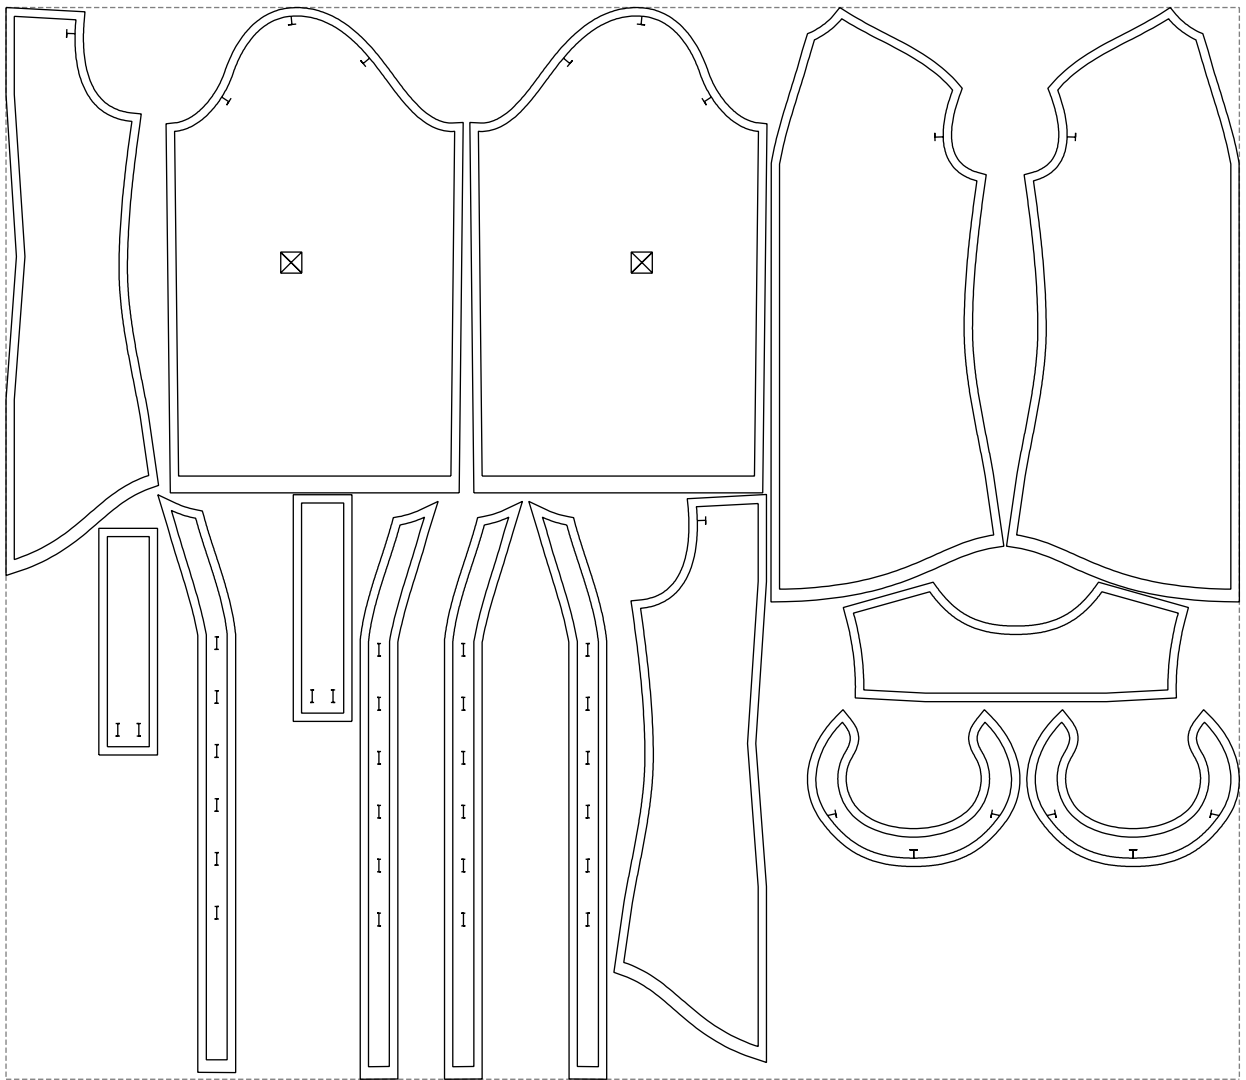

Not for print

Paper size: A4, size:1368.84 x734.46 mm

# Example

size:1468.84 x1276.57 mm

Maneken =1 ver.0

rz\_1=170

rz\_16=92

rz\_17=78.8

rz\_18=71.8

rz\_19=100

rz\_20=98.1

---

. . . . .  
. . . . .  
. . . . .