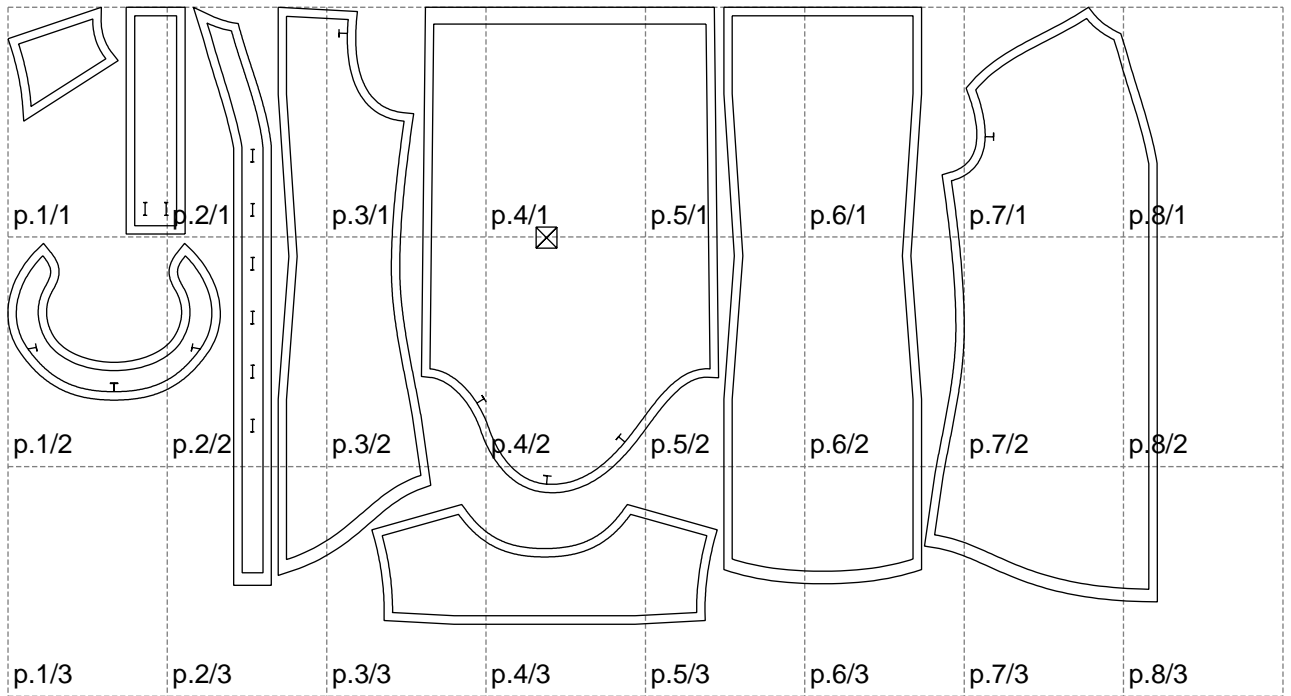

Not for print

Paper size: A4, size:1368.84 x734.46 mm

# Example

size:1468.84 x1276.57 mm

Maneken =1 ver.0

rz\_1=170

rz\_16=92

rz\_17=78.8

rz\_18=71.8

rz\_19=100

rz\_20=98.1

---

. . . . .  
. . . . .  
. . . . .