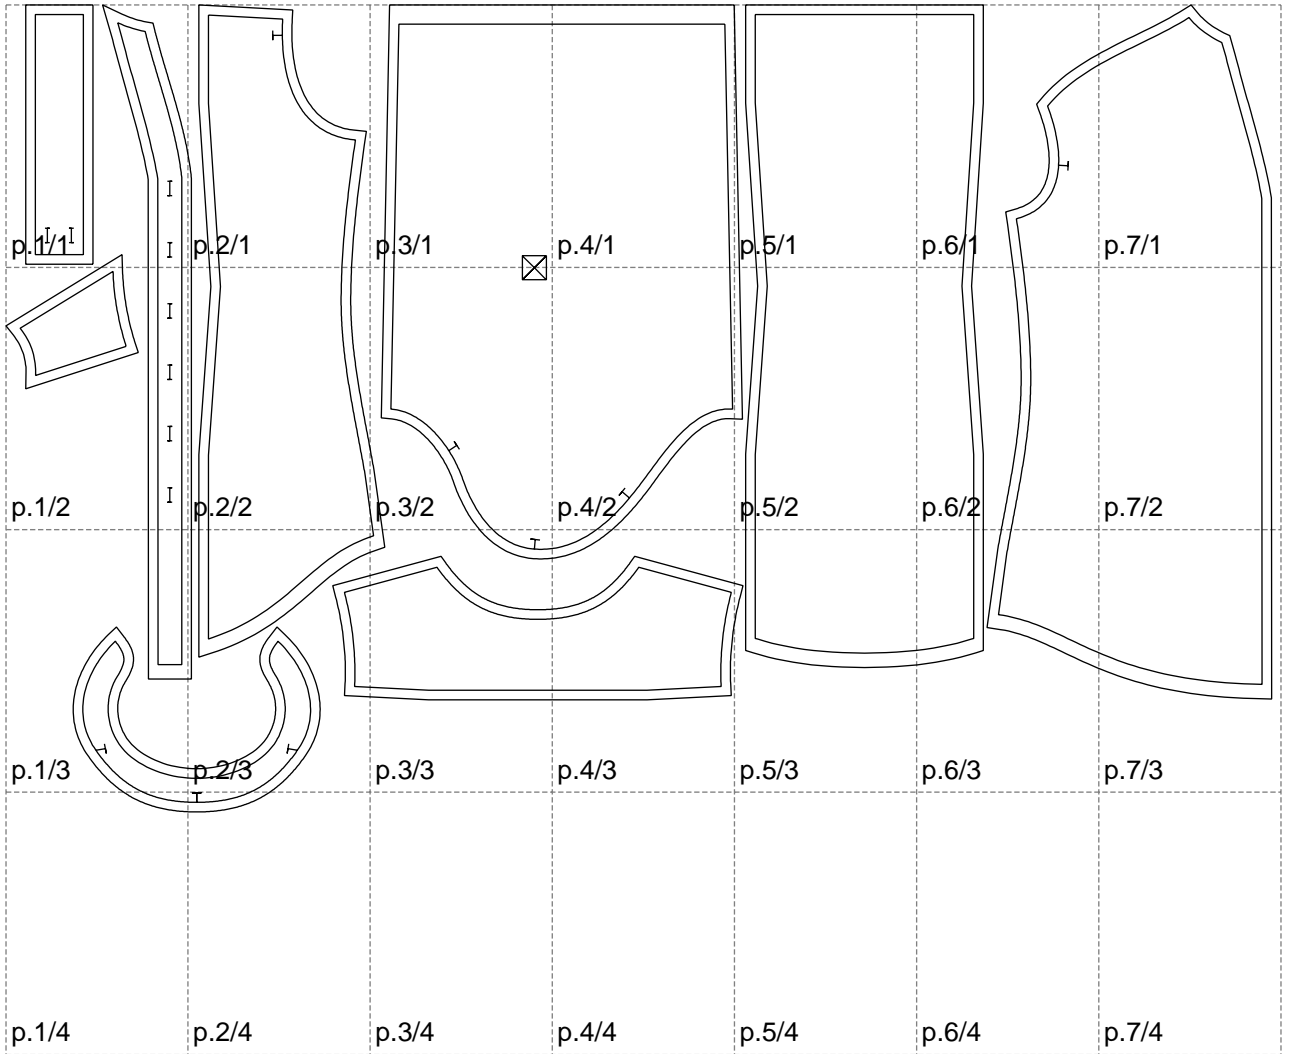

Not for print

Paper size: A4, size:1318.93 x840.79 mm

# Example

size:1499.00 x1284.10 mm

Maneken =1 ver.0

rz\_1=170

rz\_16=100

rz\_17=85.4

rz\_18=80.2

rz\_19=108

rz\_20=105.4

---

. . . . .  
. . . . .  
. . . . .