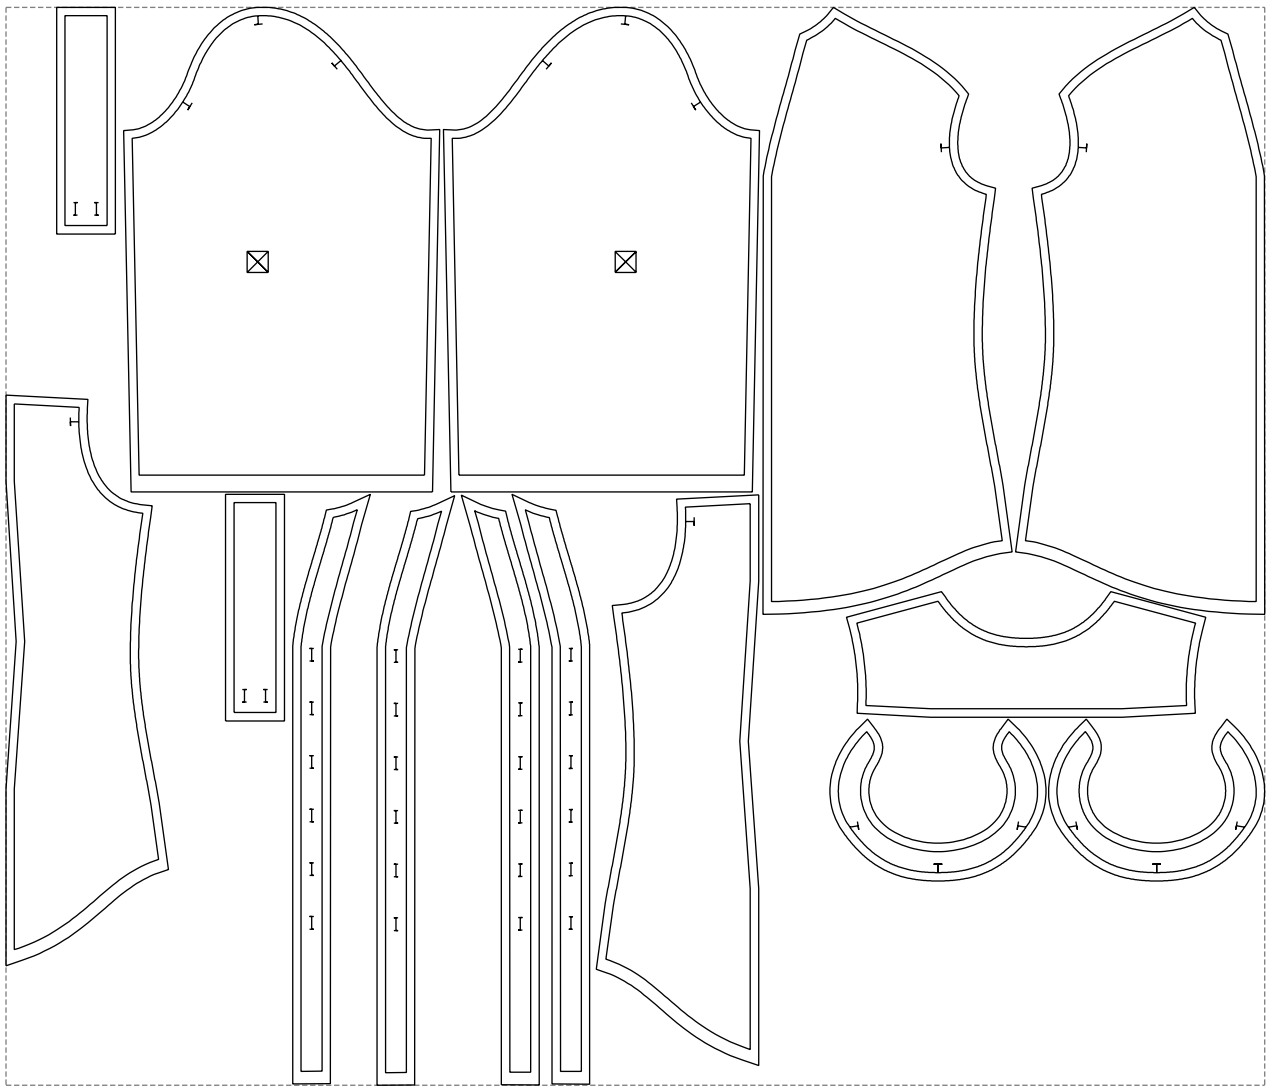

Not for print

Paper size: A4, size:1318.93 x840.79 mm

# Example

size:1499.00 x1284.10 mm

Maneken =1 ver.0

rz\_1=170

rz\_16=100

rz\_17=85.4

rz\_18=80.2

rz\_19=108

rz\_20=105.4

---

. . . . .  
. . . . .  
. . . . .