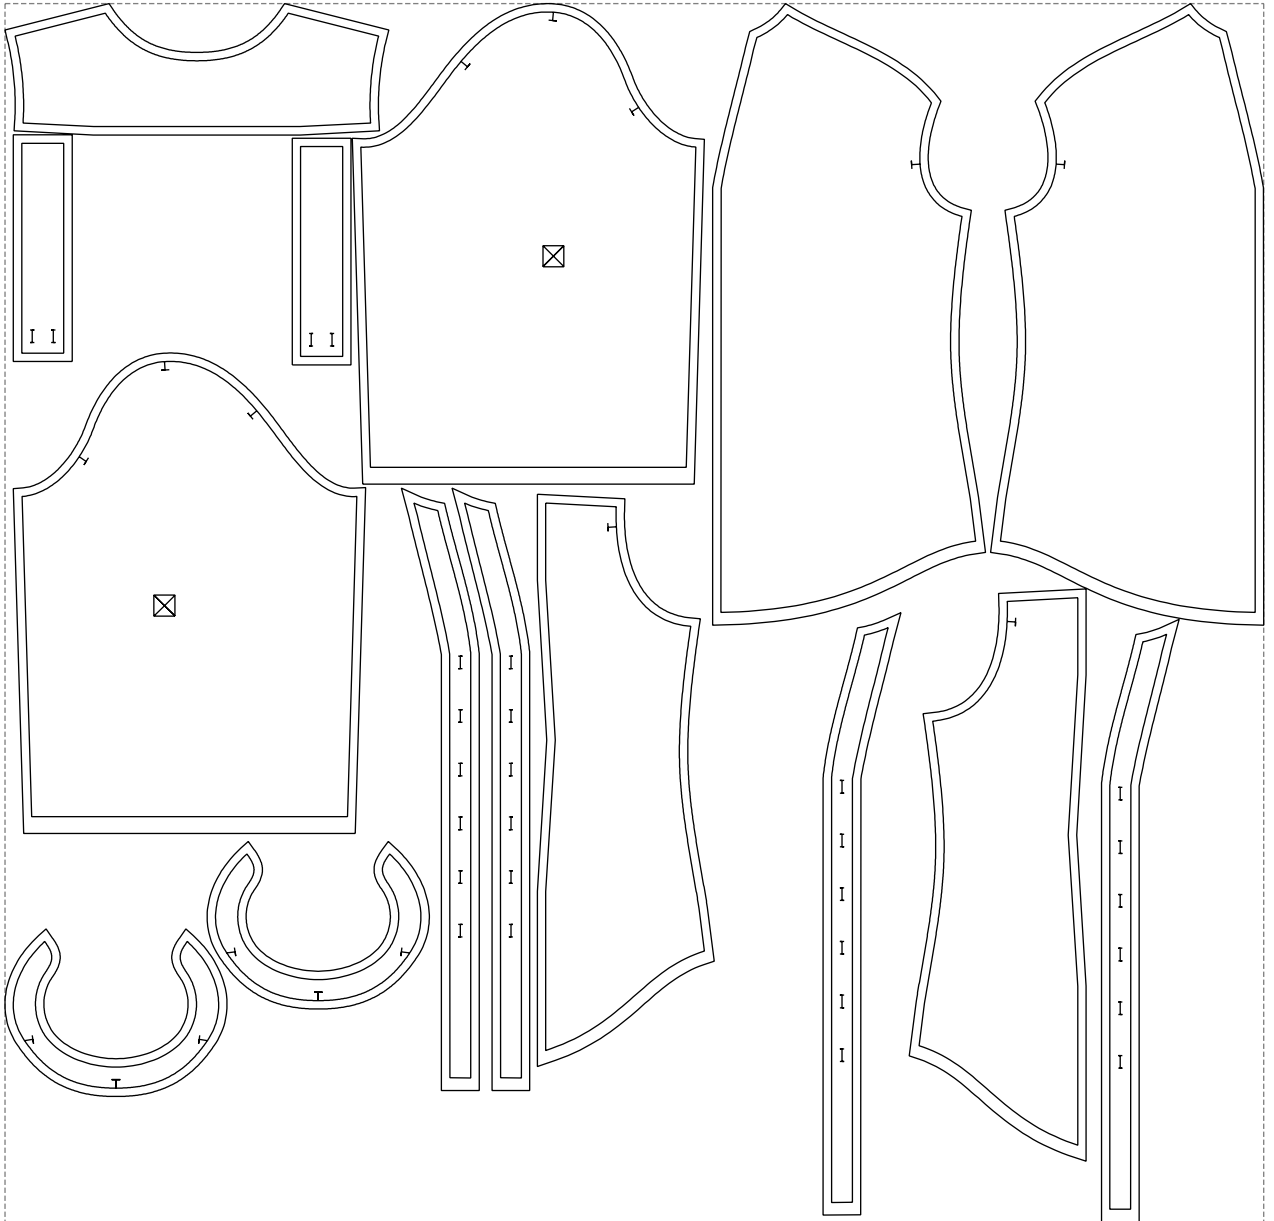

Not for print

Paper size: A4, size:1399.00 x855.74 mm

# Example

size:1499.00 x1451.03 mm

Maneken =1 ver.0

rz\_1=170

rz\_16=112

rz\_17=96.2

rz\_18=94

rz\_19=120