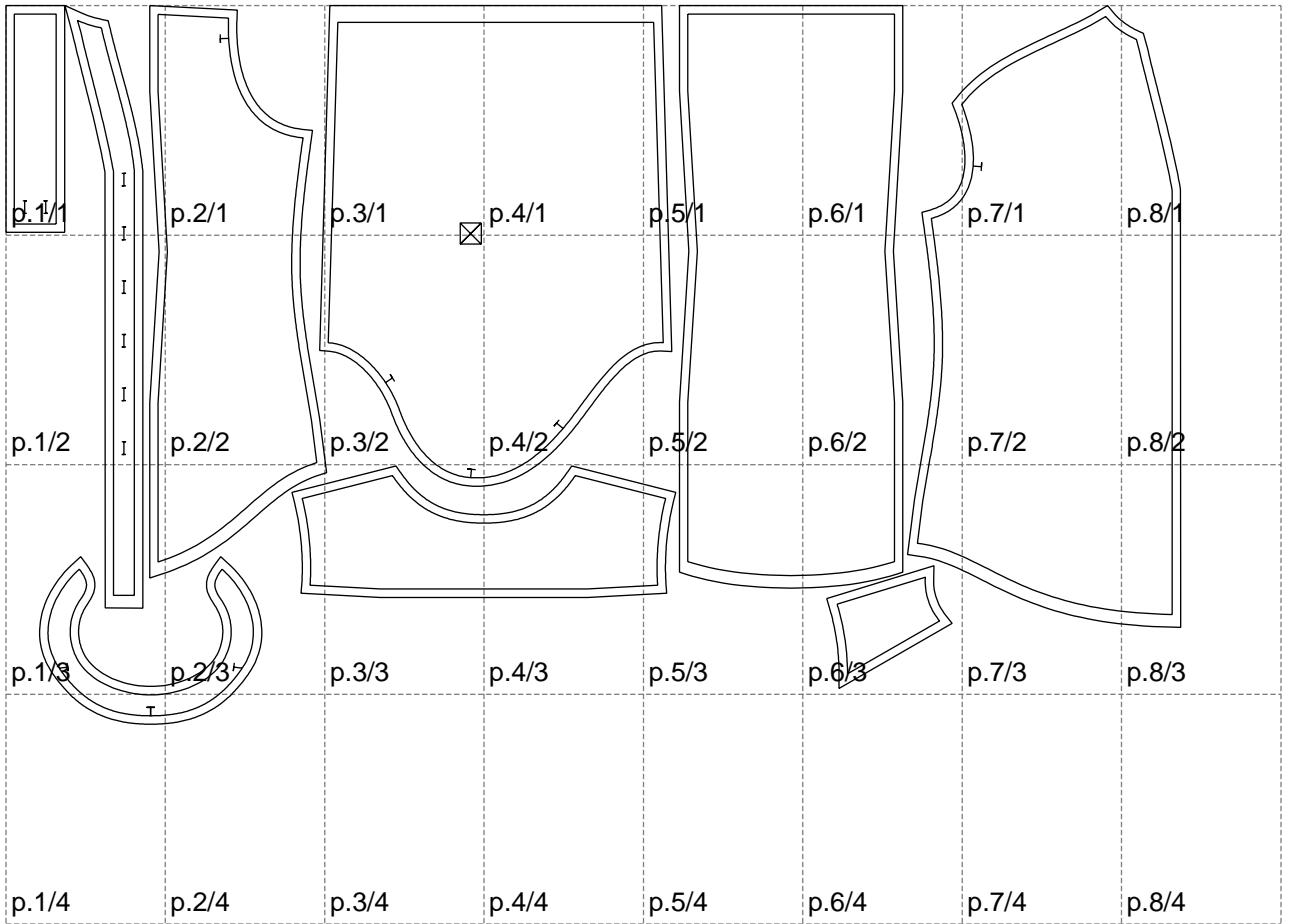

Not for print

Paper size: A4, size:1399.00 x855.74 mm

# Example

size:1499.00 x1451.03 mm

Maneken =1 ver.0

rz\_1=170

rz\_16=112

rz\_17=96.2

rz\_18=94

rz\_19=120

rz\_20=117

---

. . . . .  
. . . . .  
. . . . .