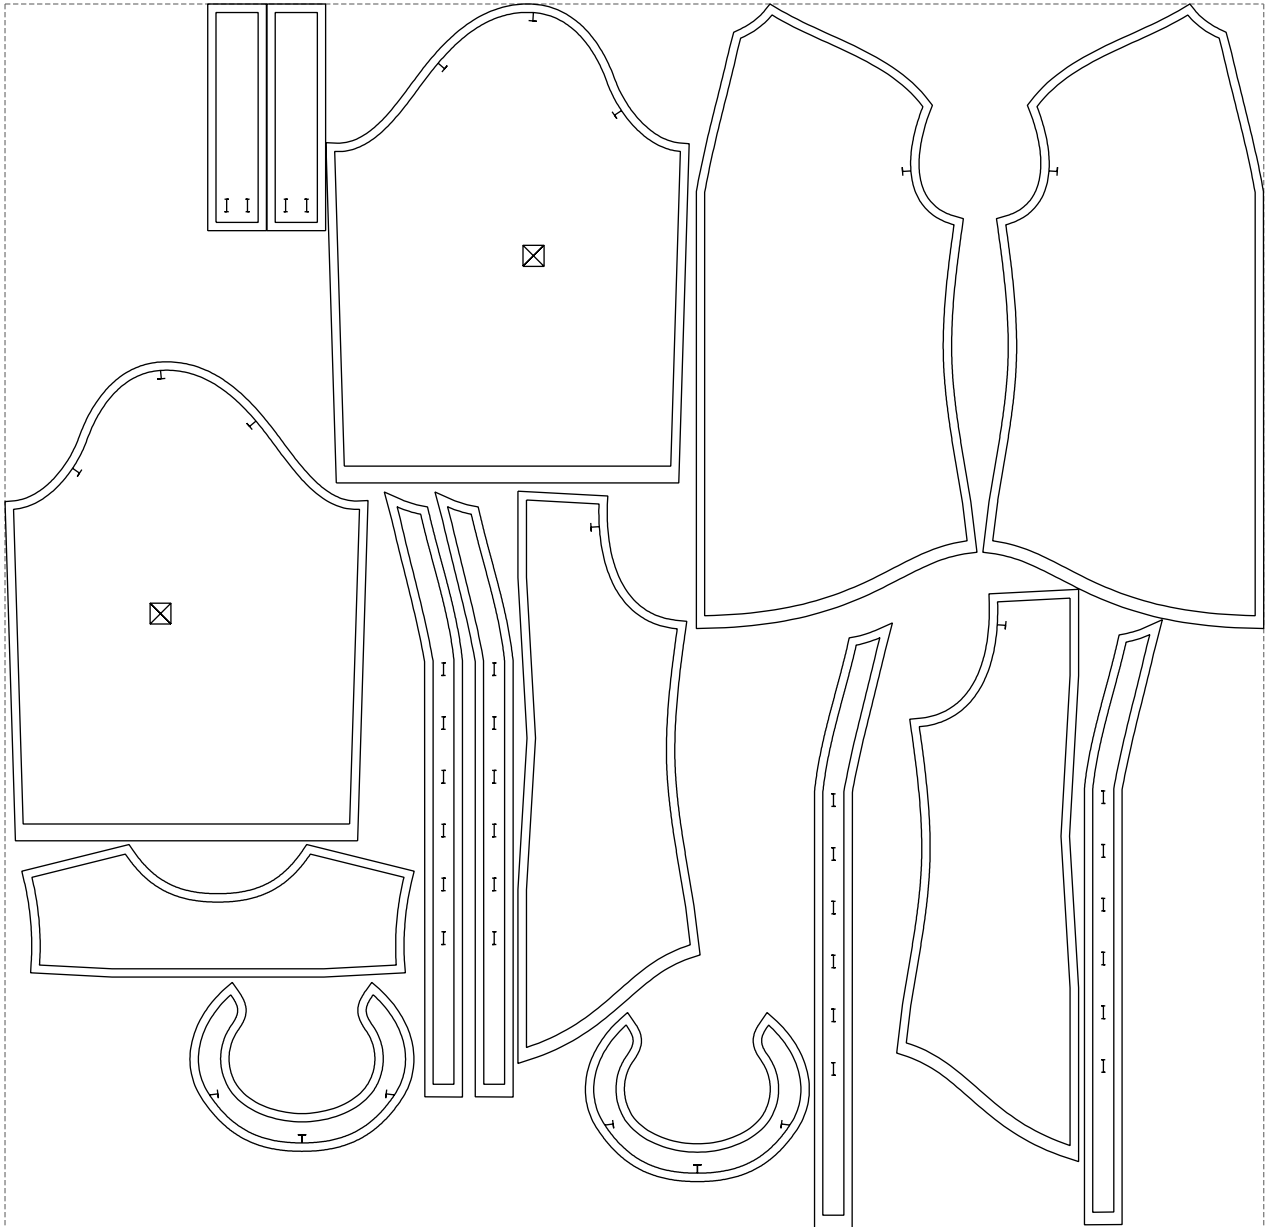

Not for print

Paper size: A4, size:1368.86 x905.25 mm

# Example

size:1499.00 x1457.72 mm

Maneken =1 ver.0

rz\_1=170

rz\_16=116

rz\_17=100

rz\_18=98.8

rz\_19=124

rz\_20=121

---

. . . . .  
. . . . .  
. . . . .