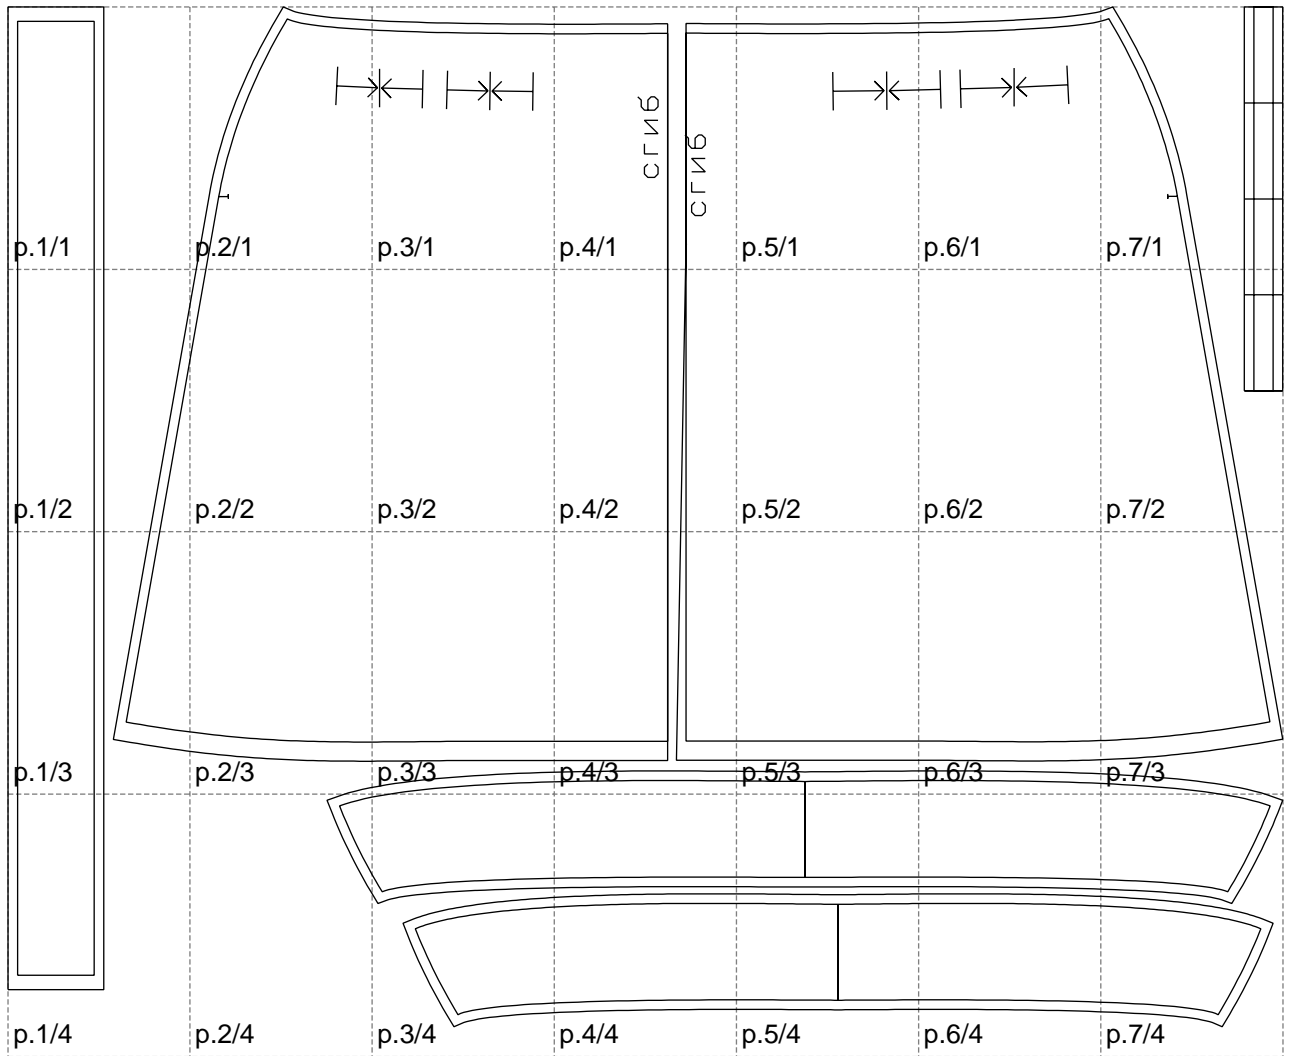

Not for print

Paper size: A4, size:1328.51 x1062.45 mm

# Example

size:1348.03 x1894.17 mm

Maneken =1 ver.0

rz\_1=170

rz\_16=104

rz\_17=88.9

rz\_18=84.4

rz\_19=112

rz\_20=109.3

---

. . . . .  
. . . . .  
. . . . .