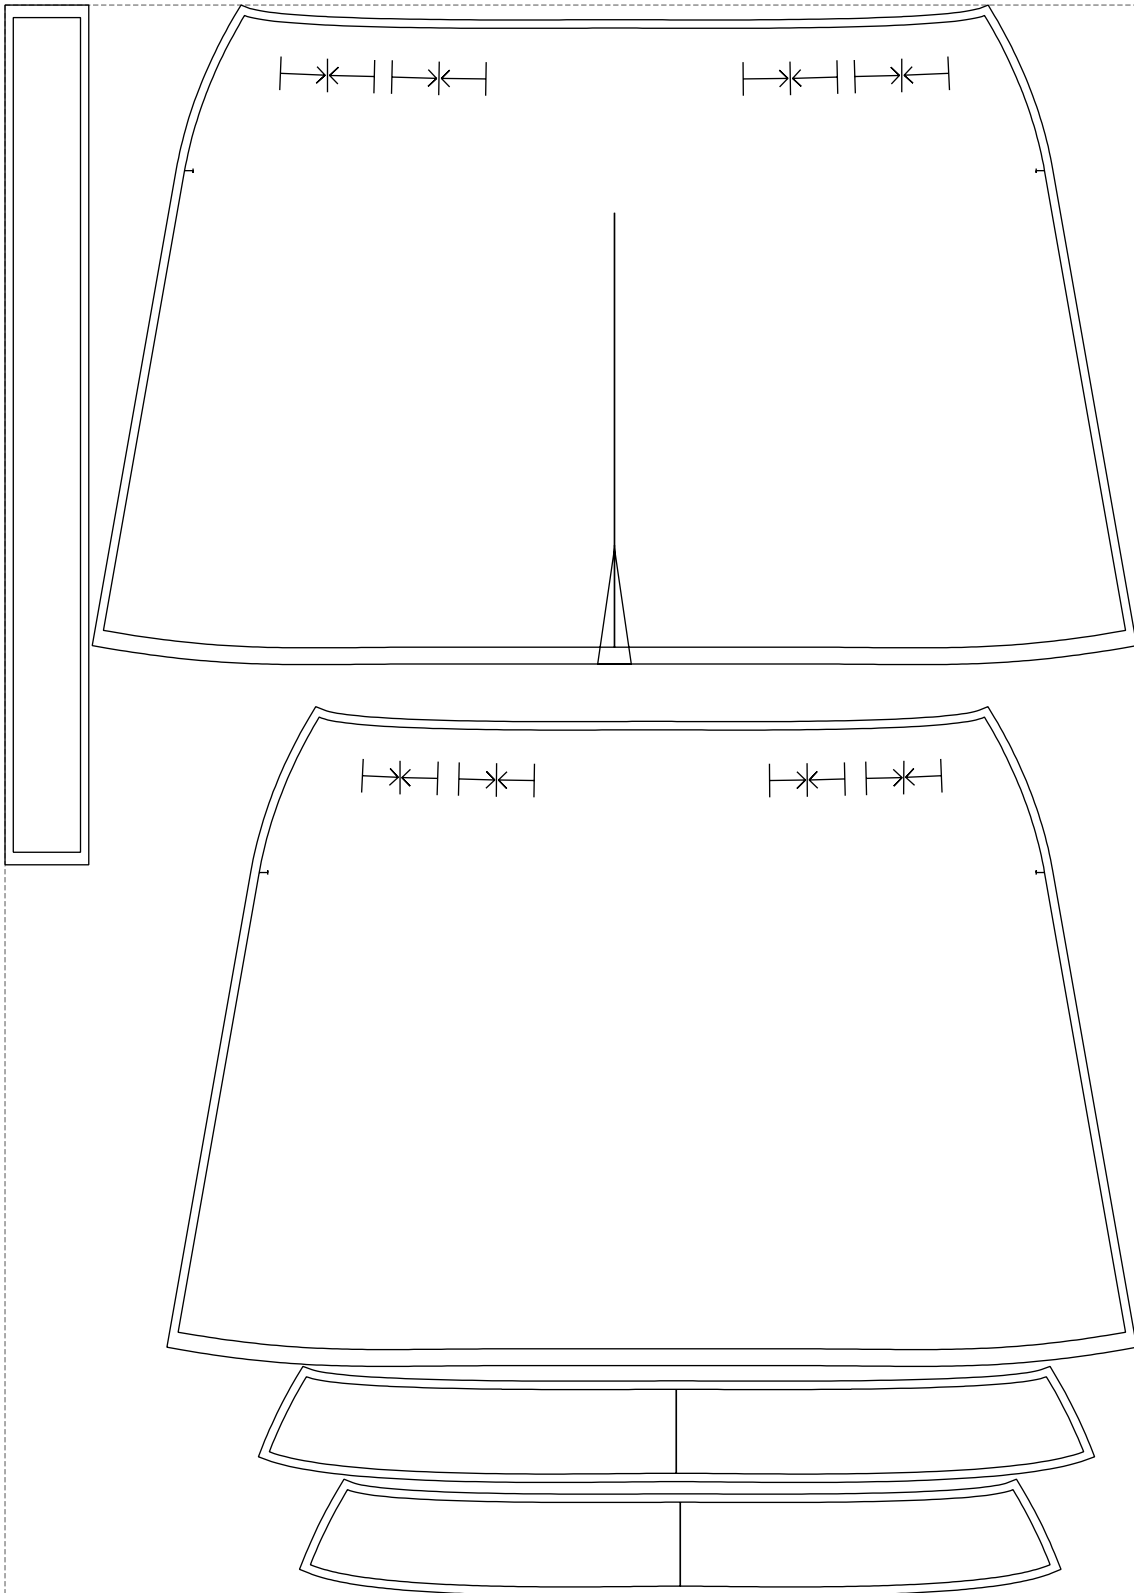

Not for print

Paper size: A4, size:1328.51 x1062.45 mm

# Example

size:1348.03 x1894.17 mm

Maneken =1 ver.0

rz\_1=170

rz\_16=104

rz\_17=88.9

rz\_18=84.4

rz\_19=112