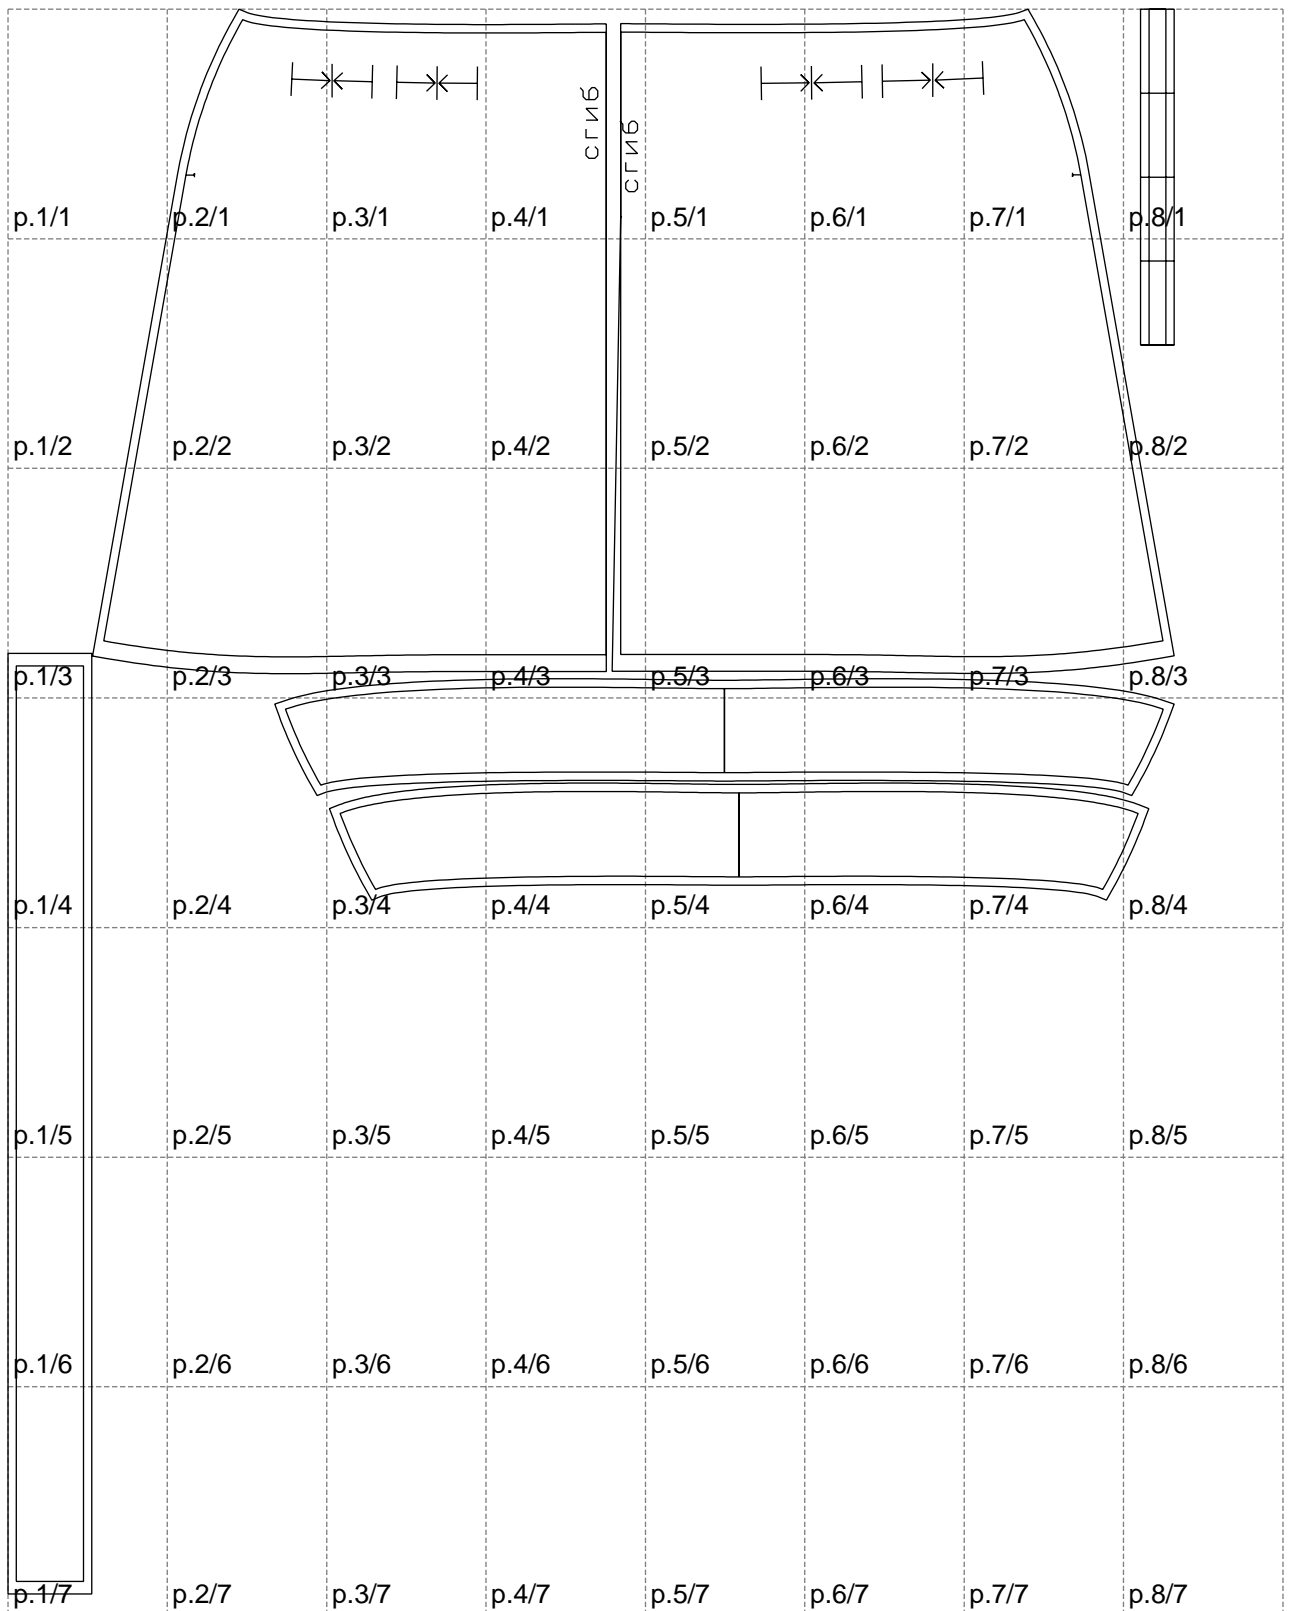

Not for print

Paper size: A4, size:1388.93 x1887.17 mm

# Example

size:1428.55 x1856.64 mm

Maneken =1 ver.0

rz\_1=170

rz\_16=112

rz\_17=96.2

rz\_18=94

rz\_19=120

rz\_20=117

---

. . . . .  
. . . . .  
. . . . .