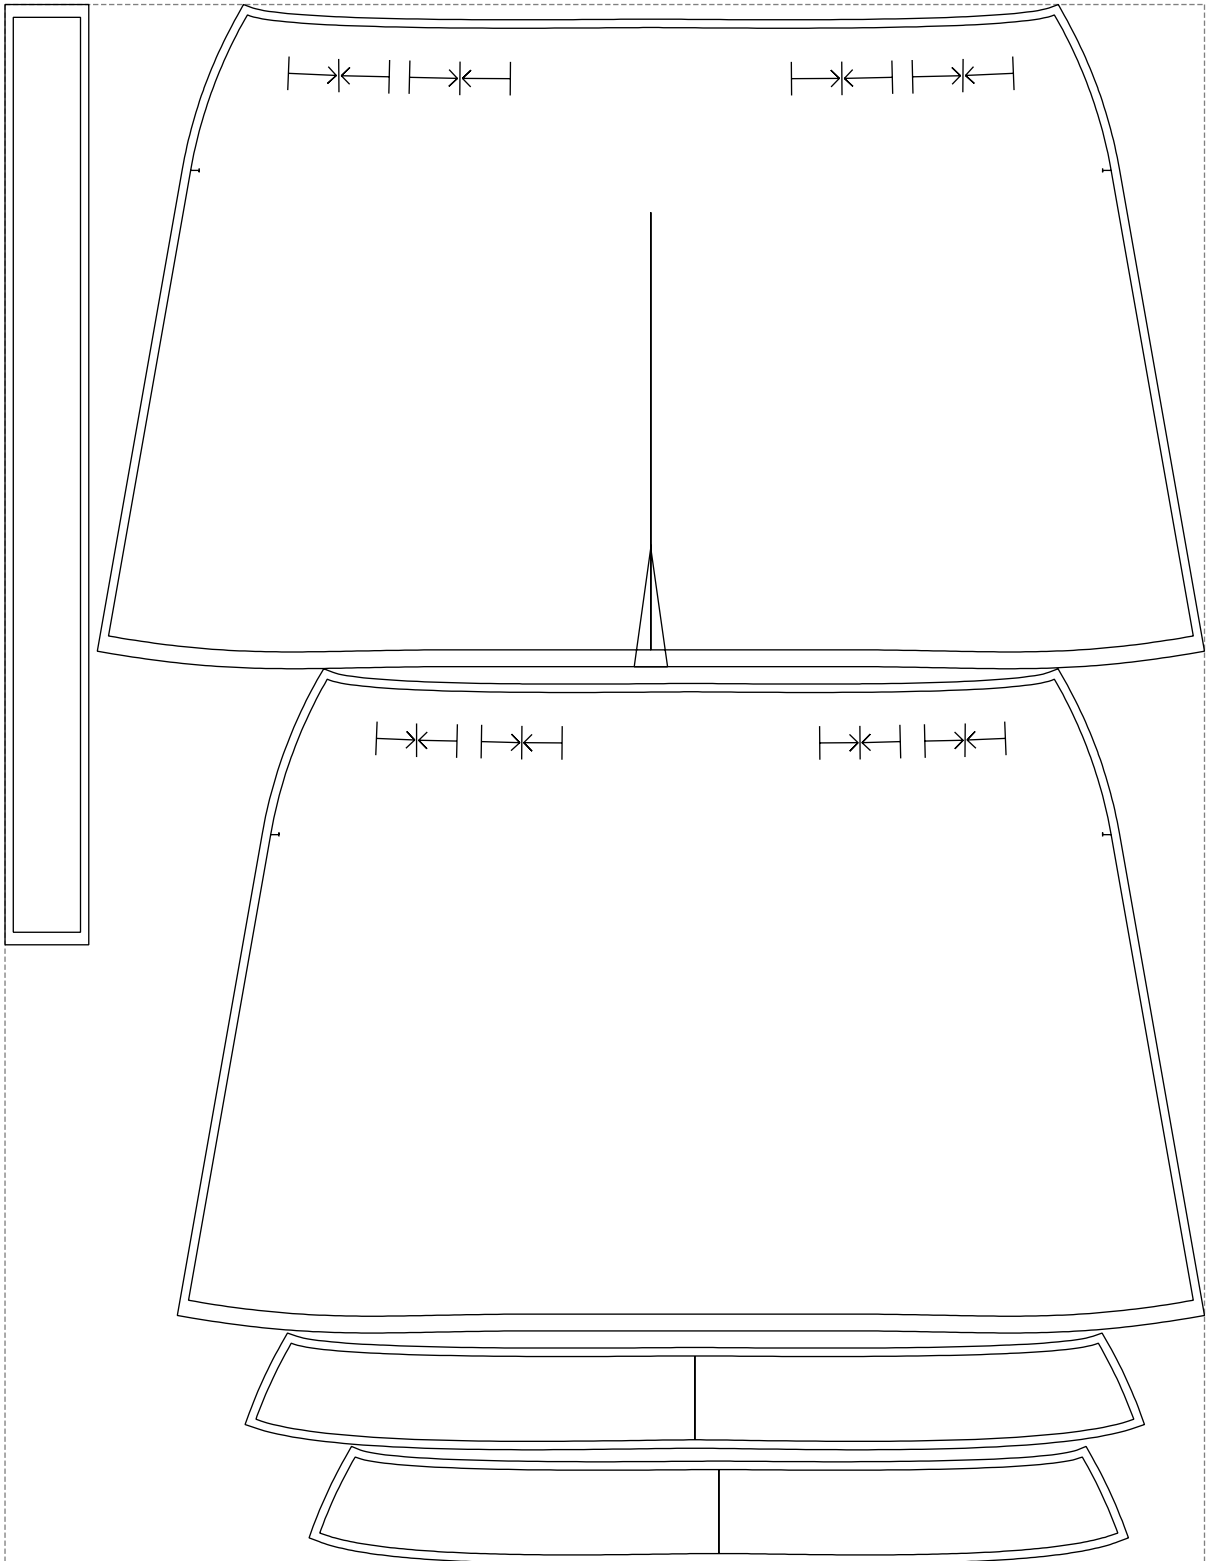

Not for print

Paper size: A4, size:1388.93 x1887.17 mm

# Example

size:1428.55 x1856.64 mm

Maneken =1 ver.0

rz\_1=170

rz\_16=112

rz\_17=96.2

rz\_18=94

rz\_19=120