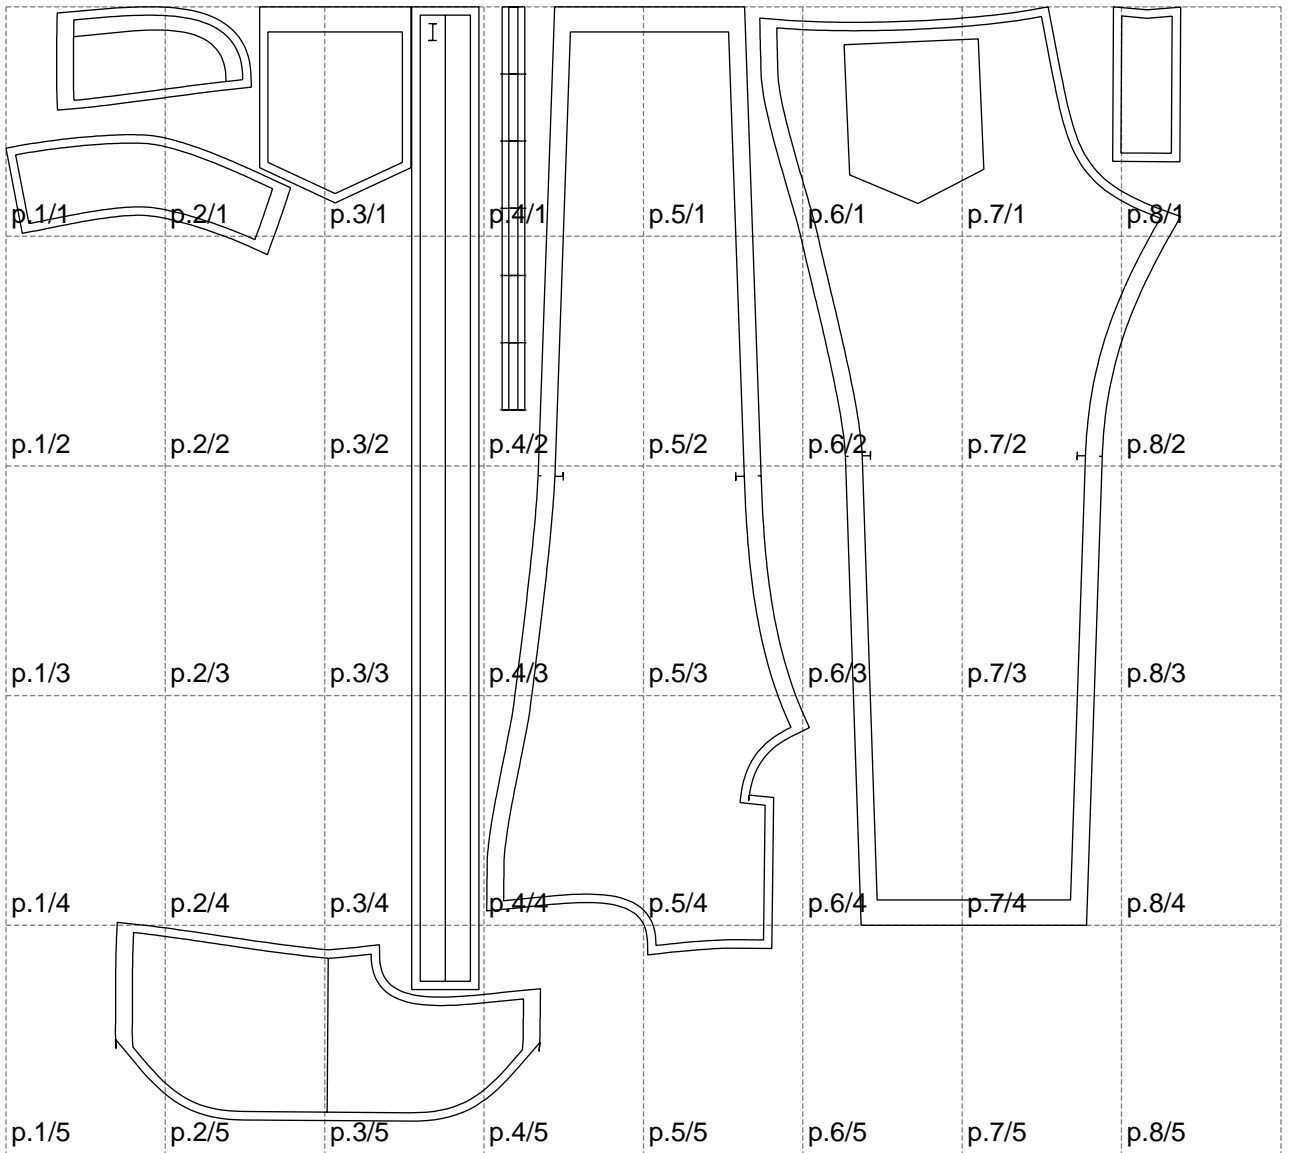

Not for print

Paper size: A4, size:1399.00 x1326.98 mm

# Example

size:1501.00 x2218.07 mm

Maneken =1 ver.0

rz\_1=170

rz\_16=116

rz\_17=100

rz\_18=98.8

rz\_19=124

rz\_20=121

---

. . . . .  
. . . . .  
. . . . .