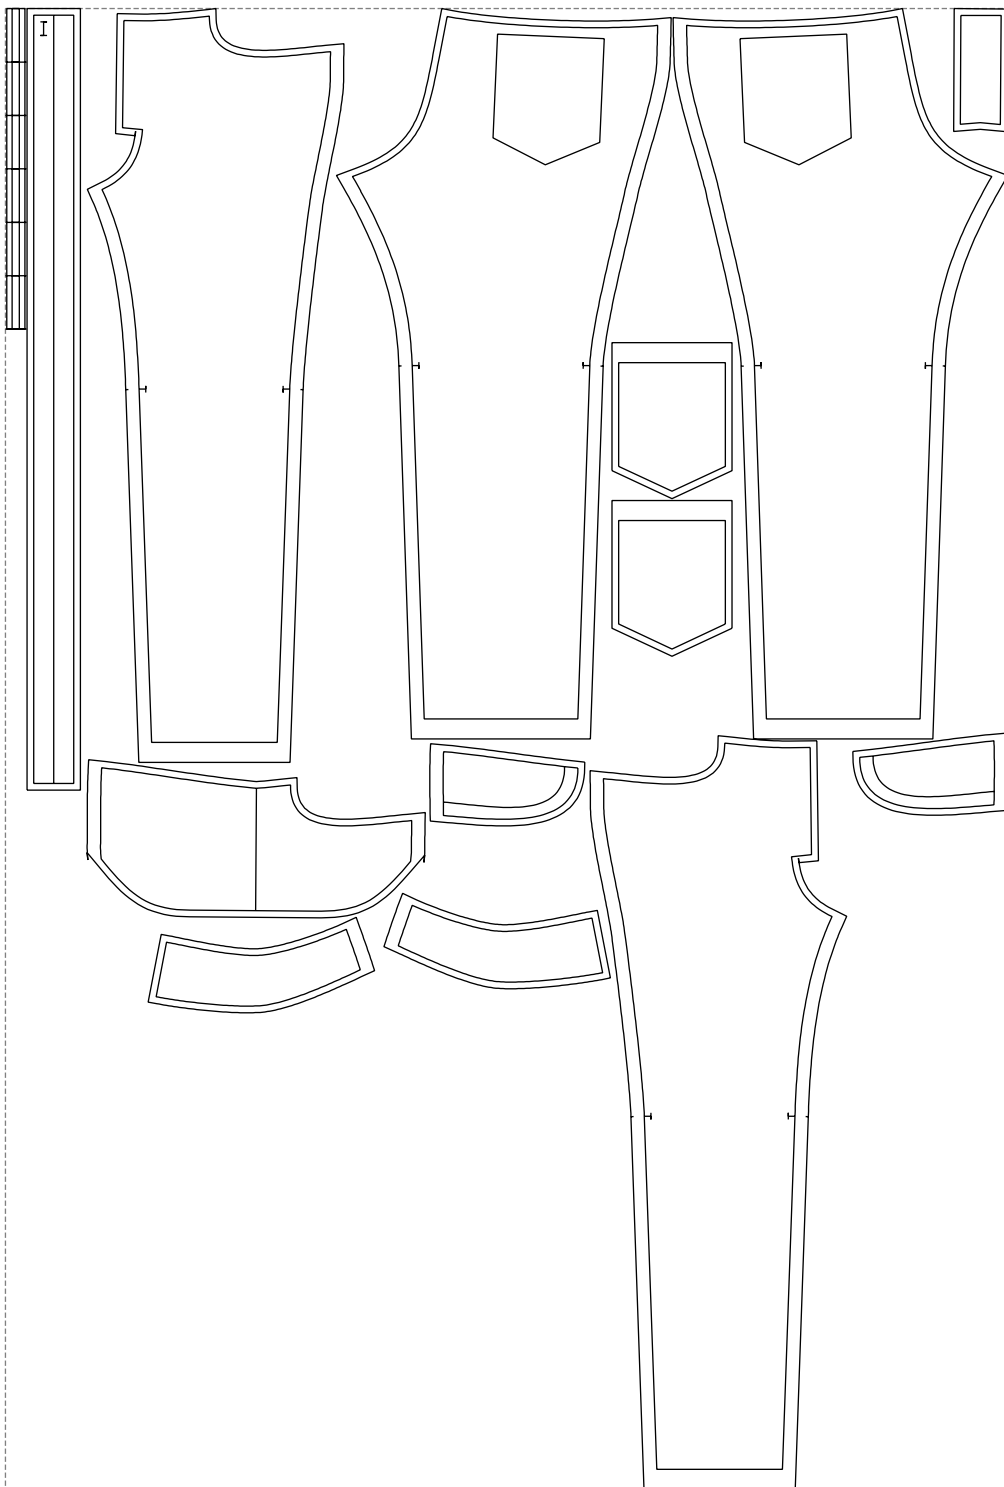

Not for print

Paper size: A4, size:1399.00 x1326.98 mm

# Example

size:1501.00 x2218.07 mm

Maneken =1 ver.0

rz\_1=170

rz\_16=116

rz\_17=100

rz\_18=98.8

rz\_19=124