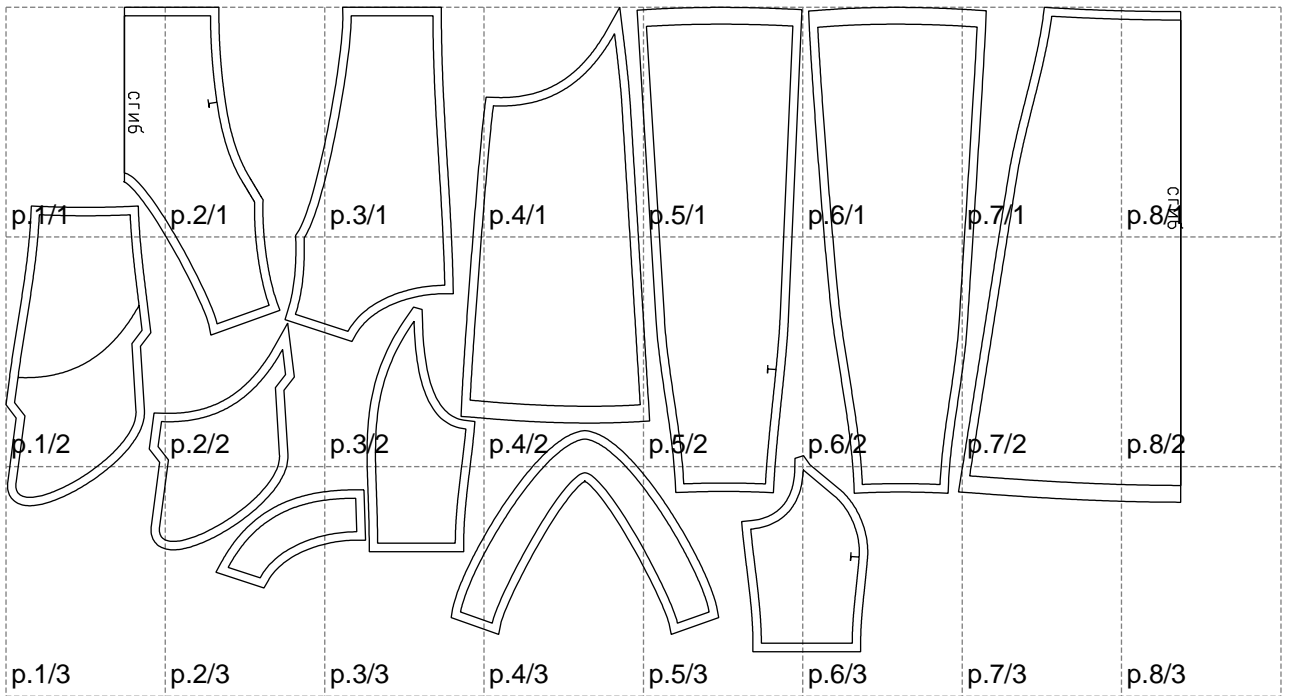

Not for print

Paper size: A4, size:1402.00 x767.30 mm

# Example

size:1499.00 x1361.64 mm

Maneken =1 ver.0

rz\_1=170

rz\_16=88

rz\_17=75.6

rz\_18=67.6

rz\_19=96

rz\_20=94.6

---

. . . . .  
. . . . .  
. . . . .