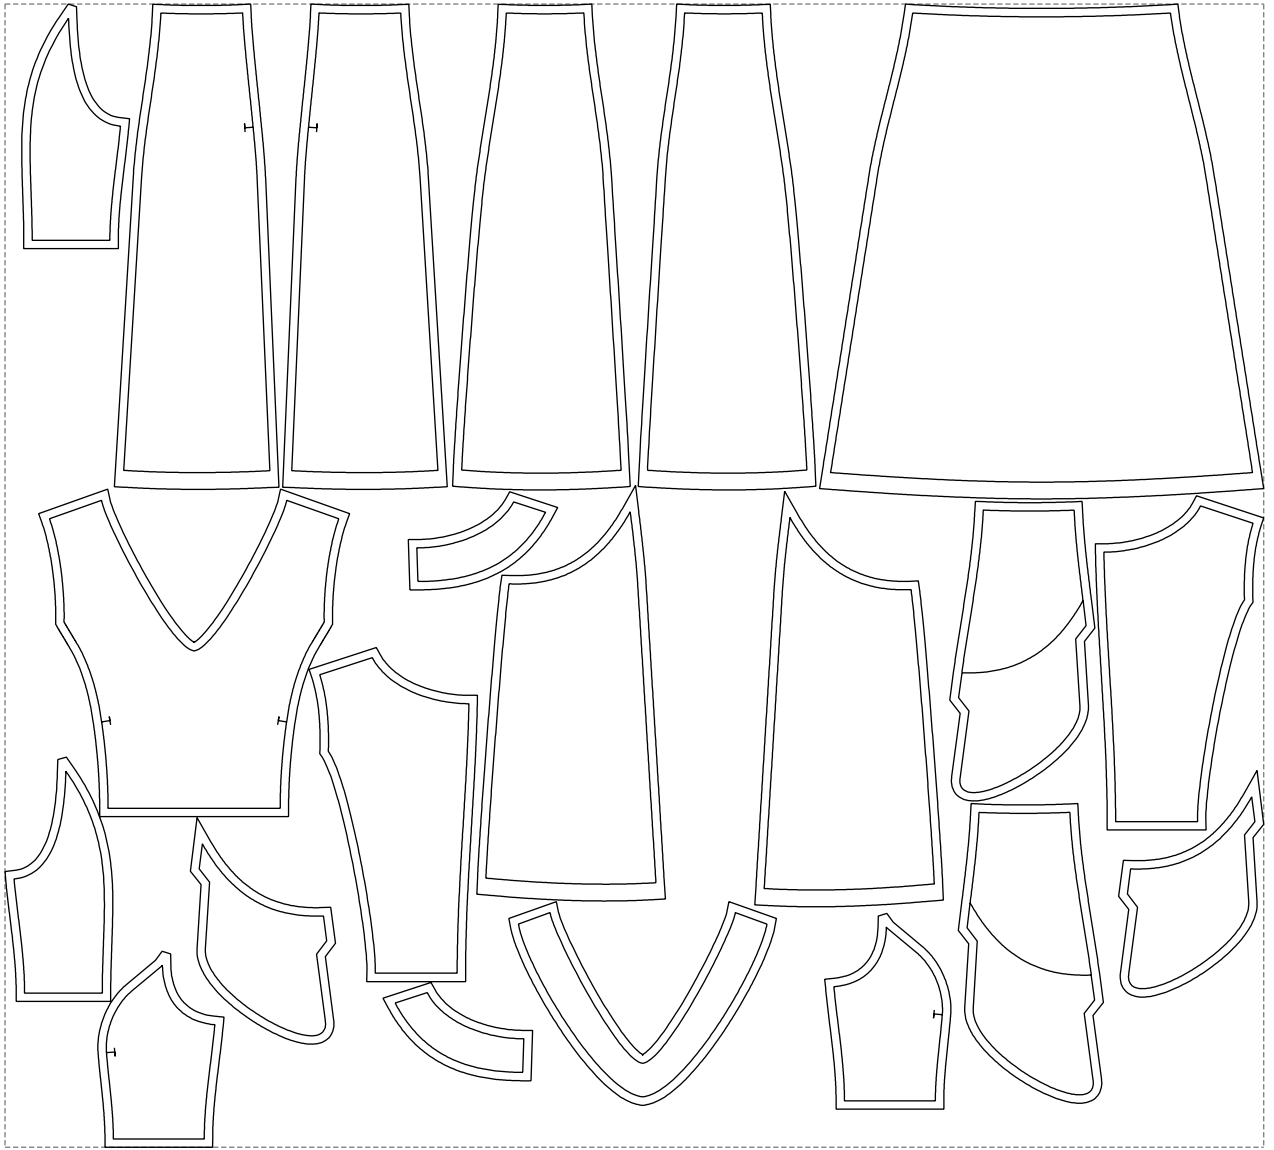

# Example

size:1499.00 x1361.64 mm

Maneken =1 ver.0

rz\_1=170

rz\_16=88

rz\_17=75.6

rz\_18=67.6

rz\_19=96