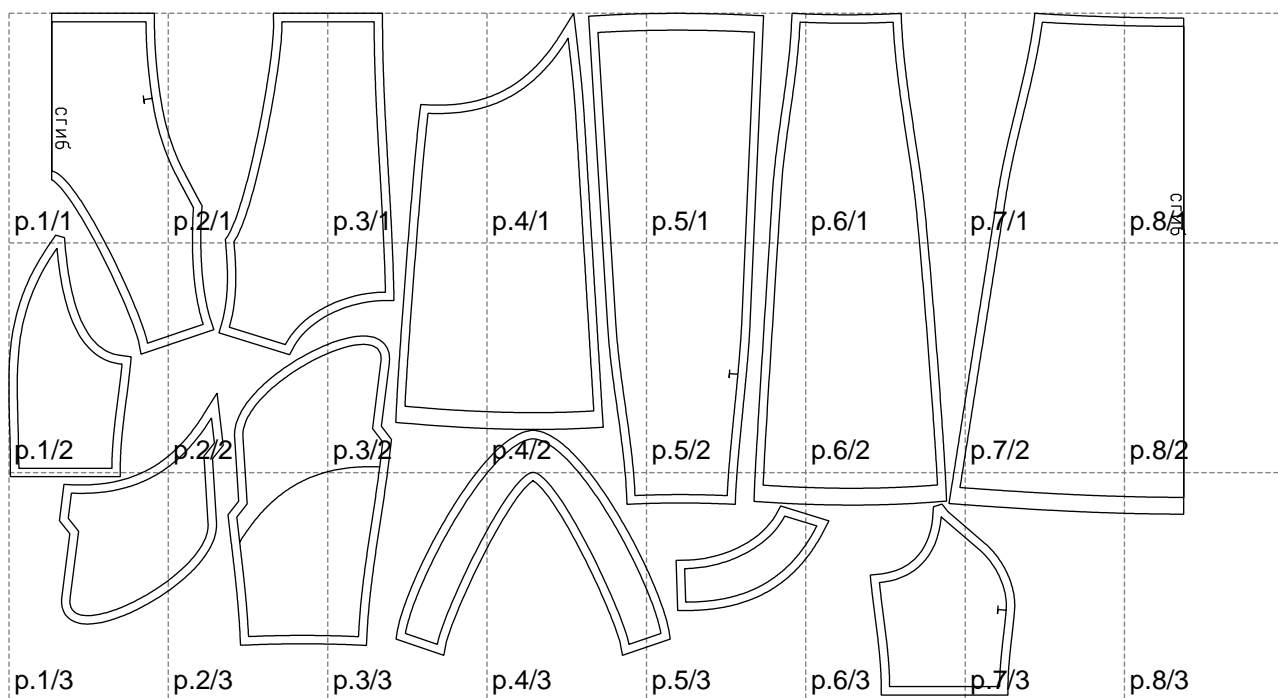

Not for print

Paper size: A4, size:1402.00 x811.68 mm

Example

size:1448.97 x1500.16 mm

Maneken =1 ver.0

rz_1=170

rz_16=100

rz_17=85.4

rz_18=80.2

rz_19=108

rz_20=105.4

.
.
.