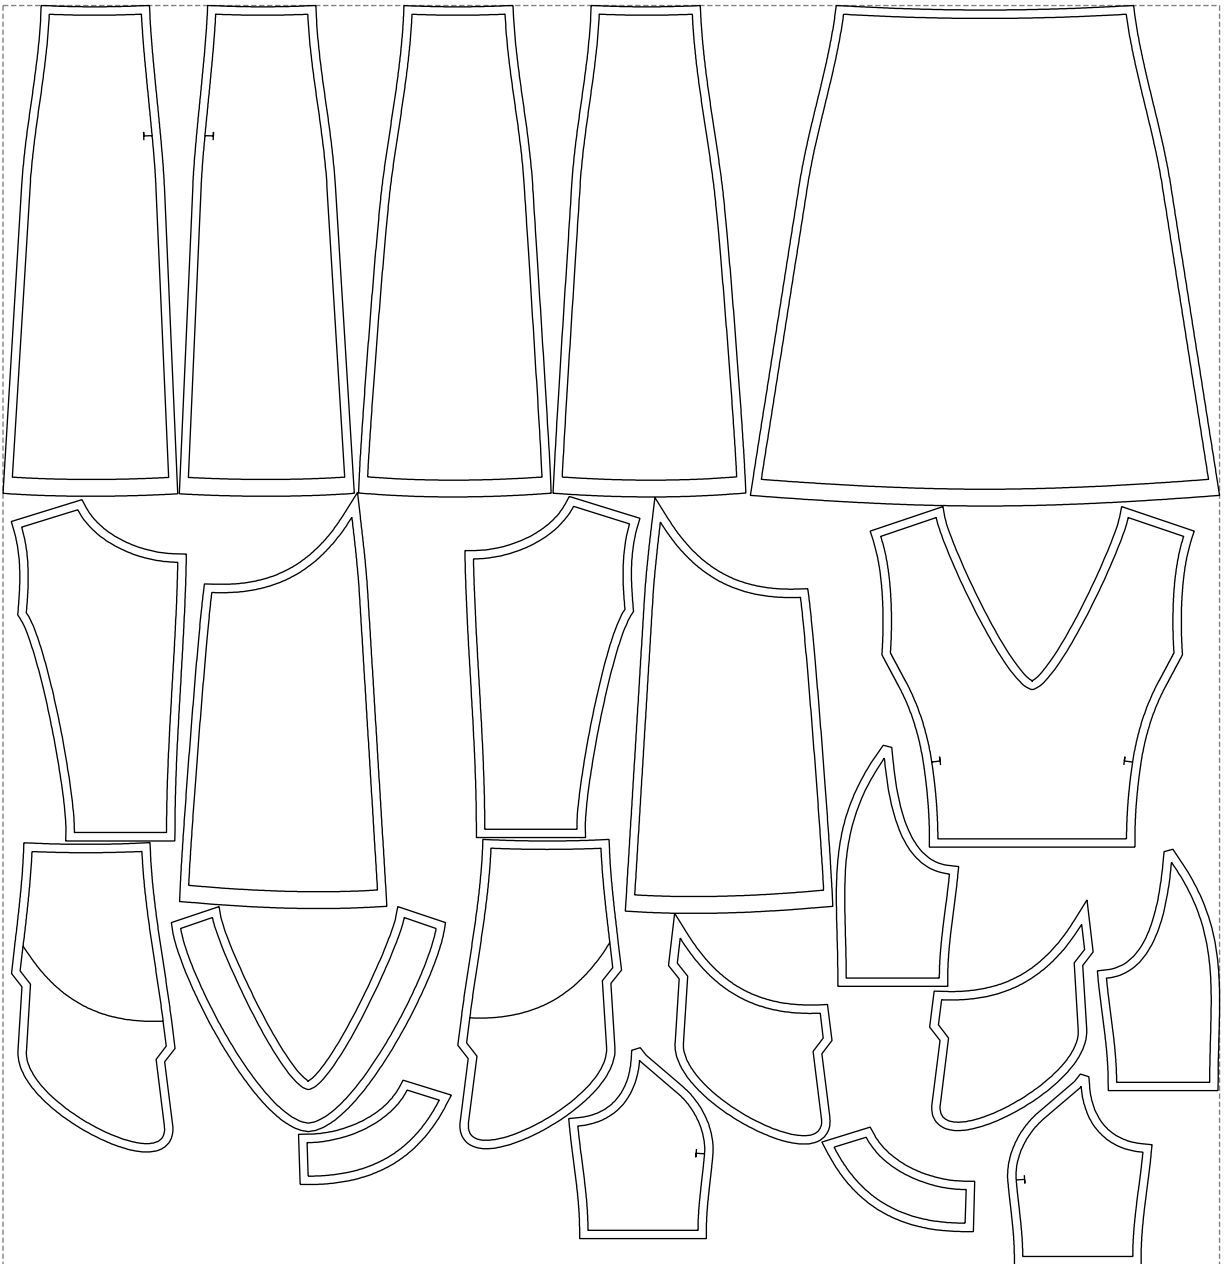

Not for print

Paper size: A4, size:1402.00 x811.68 mm

Example

size:1448.97 x1500.16 mm

Maneken =1 ver.0

rz_1=170

rz_16=100

rz_17=85.4

rz_18=80.2

rz_19=108

rz_20=105.4

.
.
.