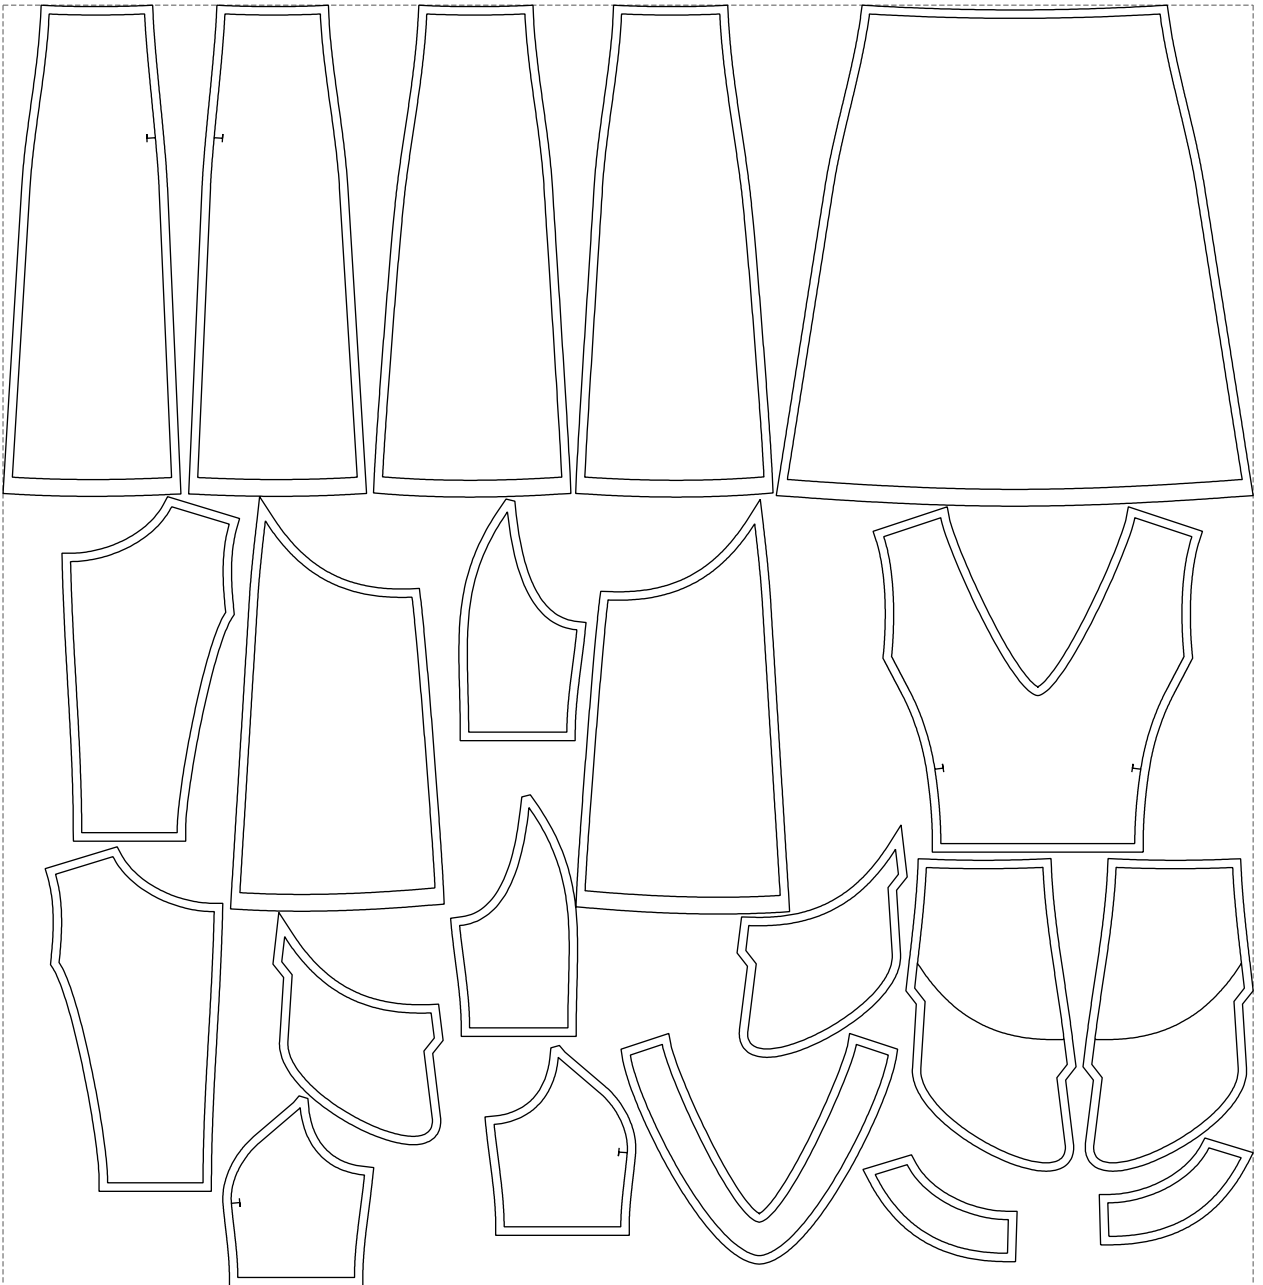

Not for print

Paper size: A4, size:1402.00 x859.96 mm

# Example

size:1488.94 x1525.43 mm

Maneken =1 ver.0

rz\_1=170

rz\_16=104

rz\_17=88.9

rz\_18=84.4

rz\_19=112