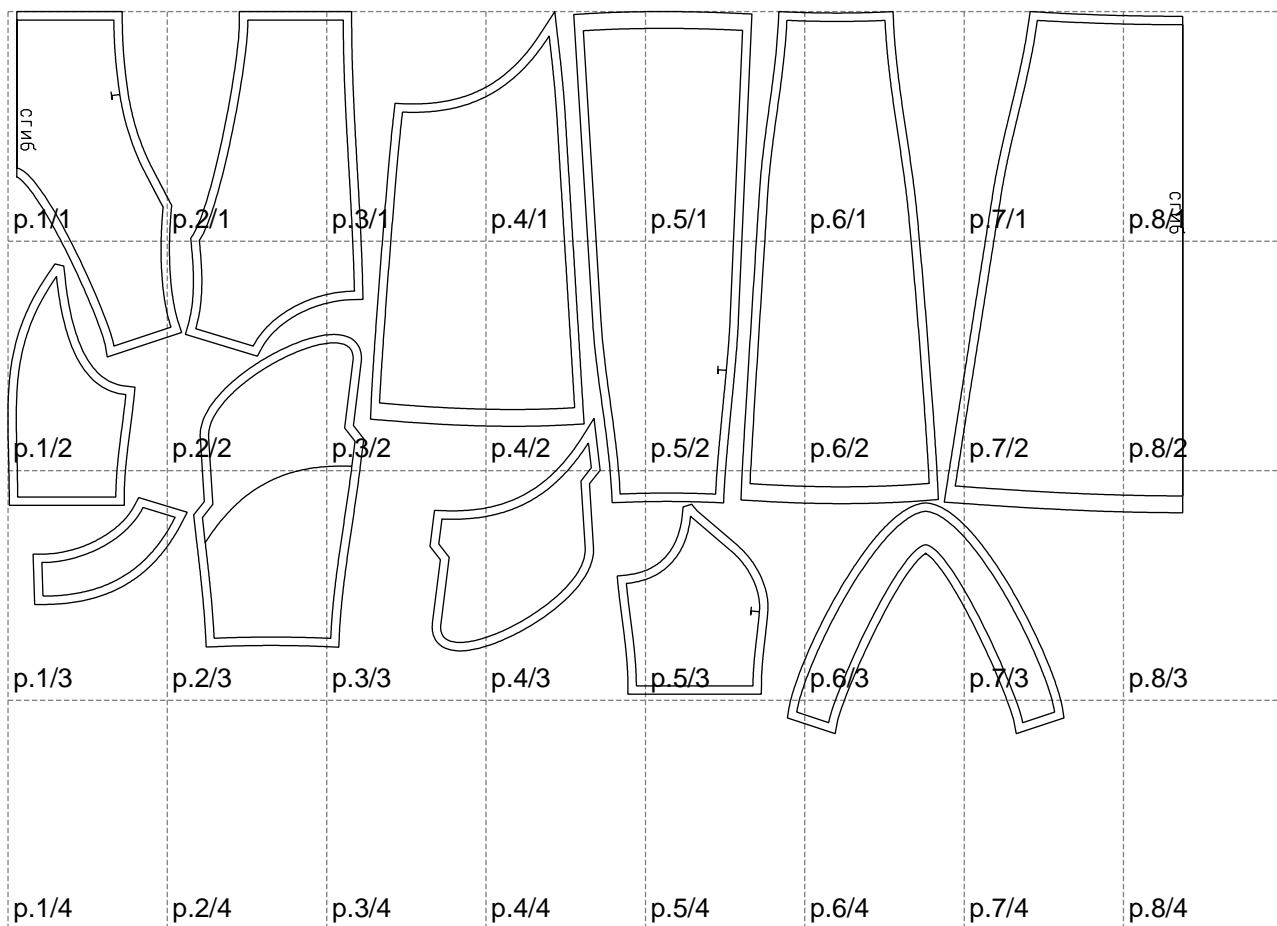

Not for print

Paper size: A4, size:1402.00 x859.96 mm

# Example

size:1488.94 x1525.43 mm

Maneken =1 ver.0

rz\_1=170

rz\_16=104

rz\_17=88.9

rz\_18=84.4

rz\_19=112

rz\_20=109.3

---

. . . . .  
. . . . .  
. . . . .