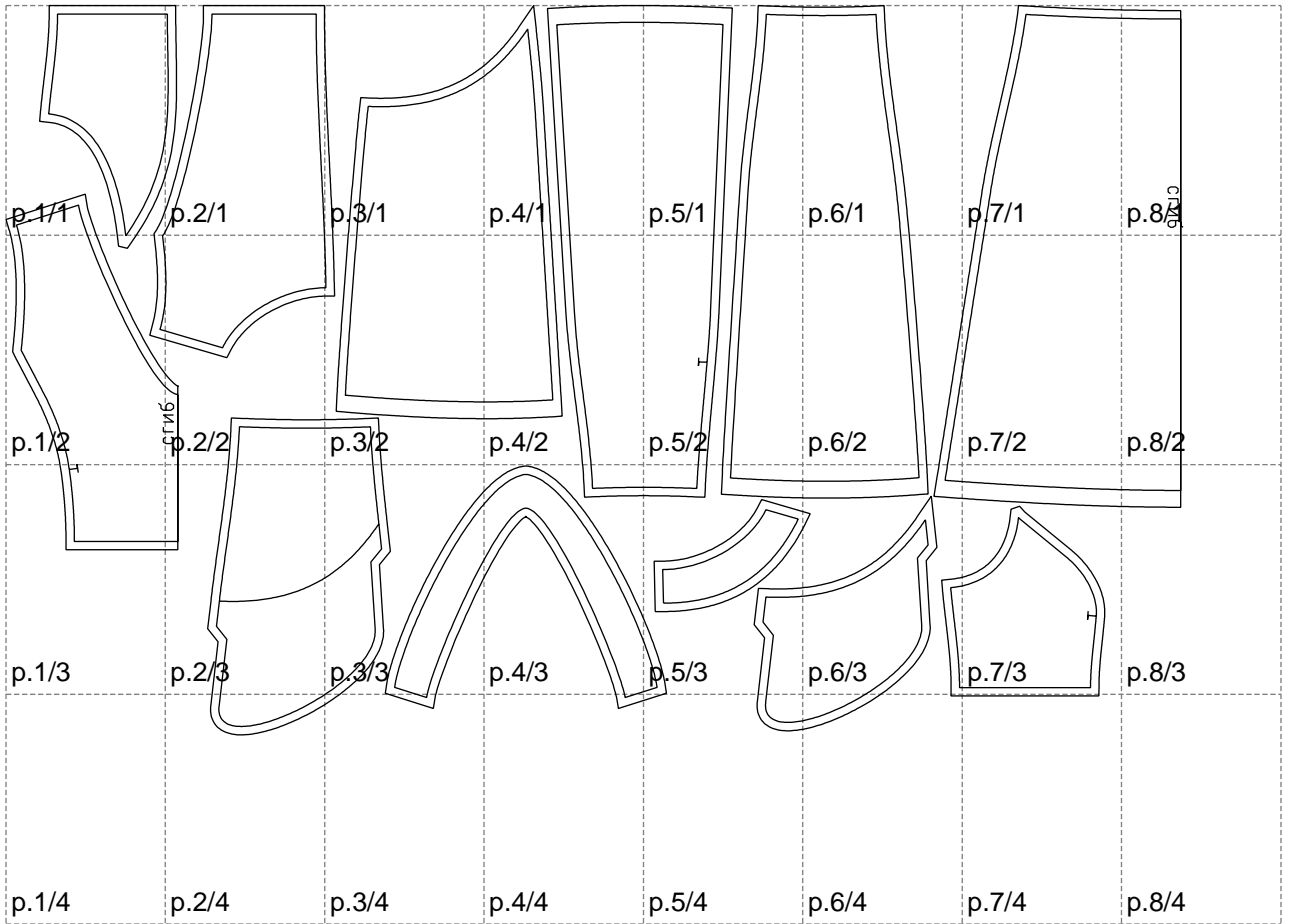

Not for print

Paper size: A4, size:1402.00 x868.45 mm

# Example

size:1478.91 x1661.04 mm

Maneken =1 ver.0

rz\_1=170

rz\_16=112

rz\_17=96.2

rz\_18=94

rz\_19=120

rz\_20=117

---

. . . . .  
. . . . .  
. . . . .