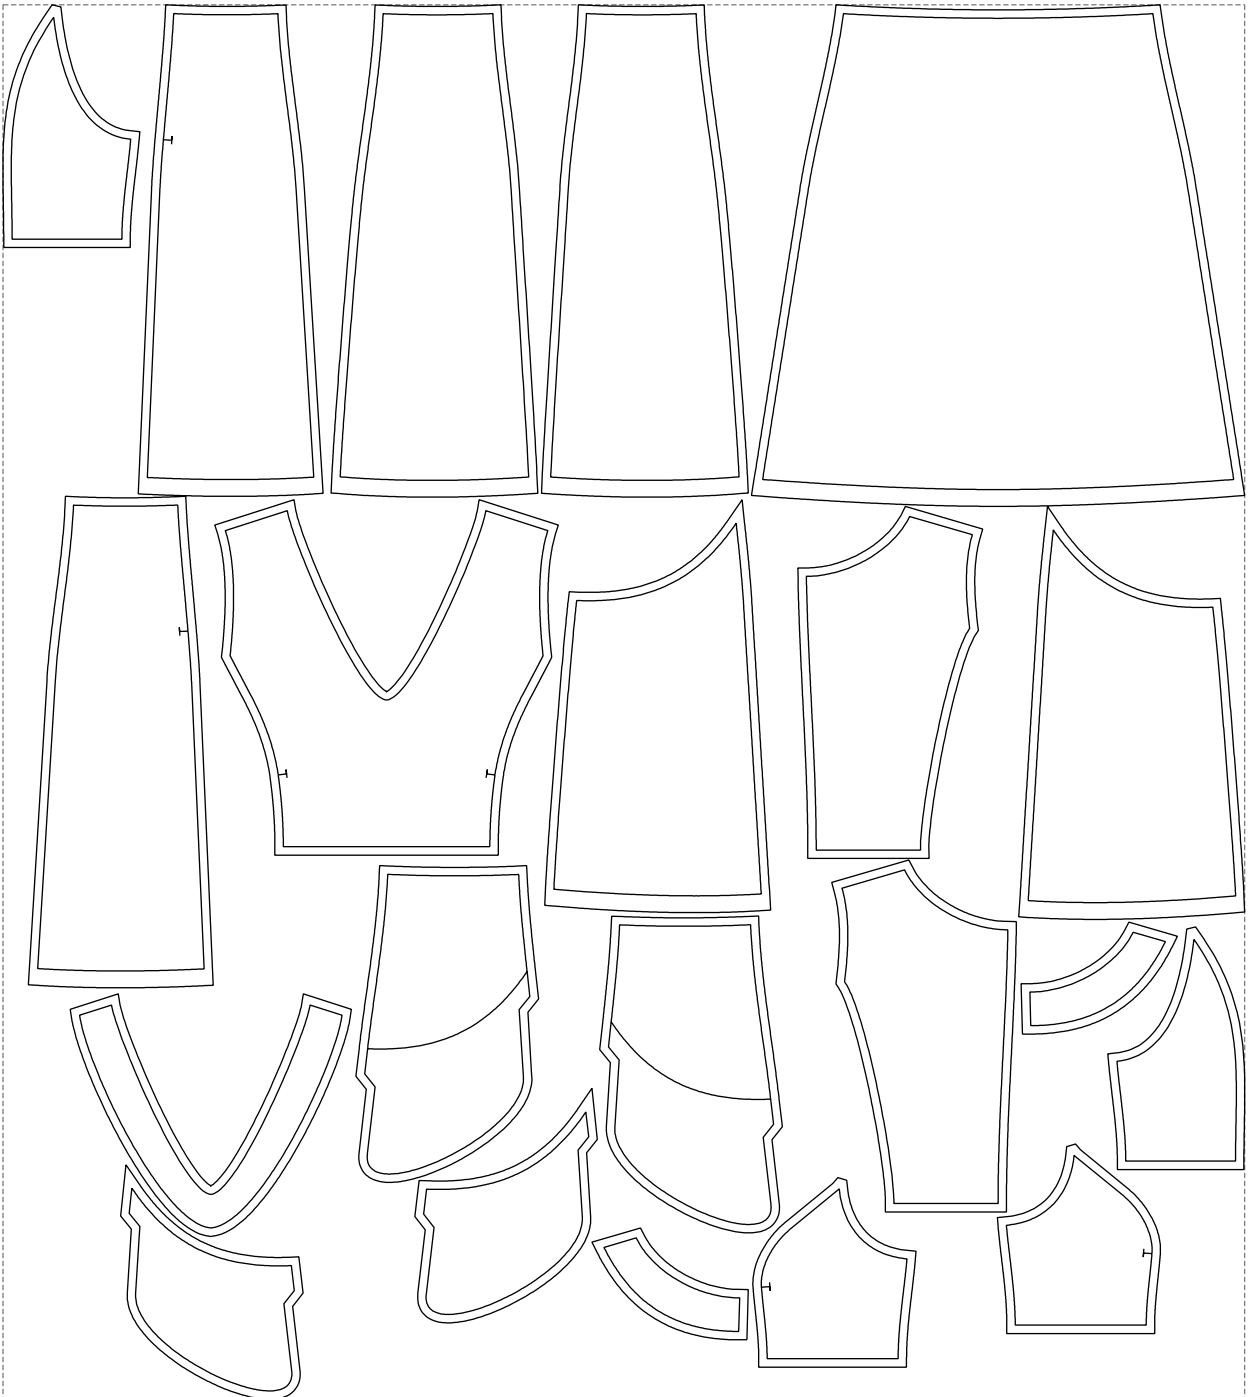

Not for print

Paper size: A4, size:1402.00 x868.45 mm

# Example

size:1478.91 x1661.04 mm

Maneken =1 ver.0

rz\_1=170

rz\_16=112

rz\_17=96.2

rz\_18=94

rz\_19=120

rz\_20=117

---

. . . . .  
. . . . .  
. . . . .