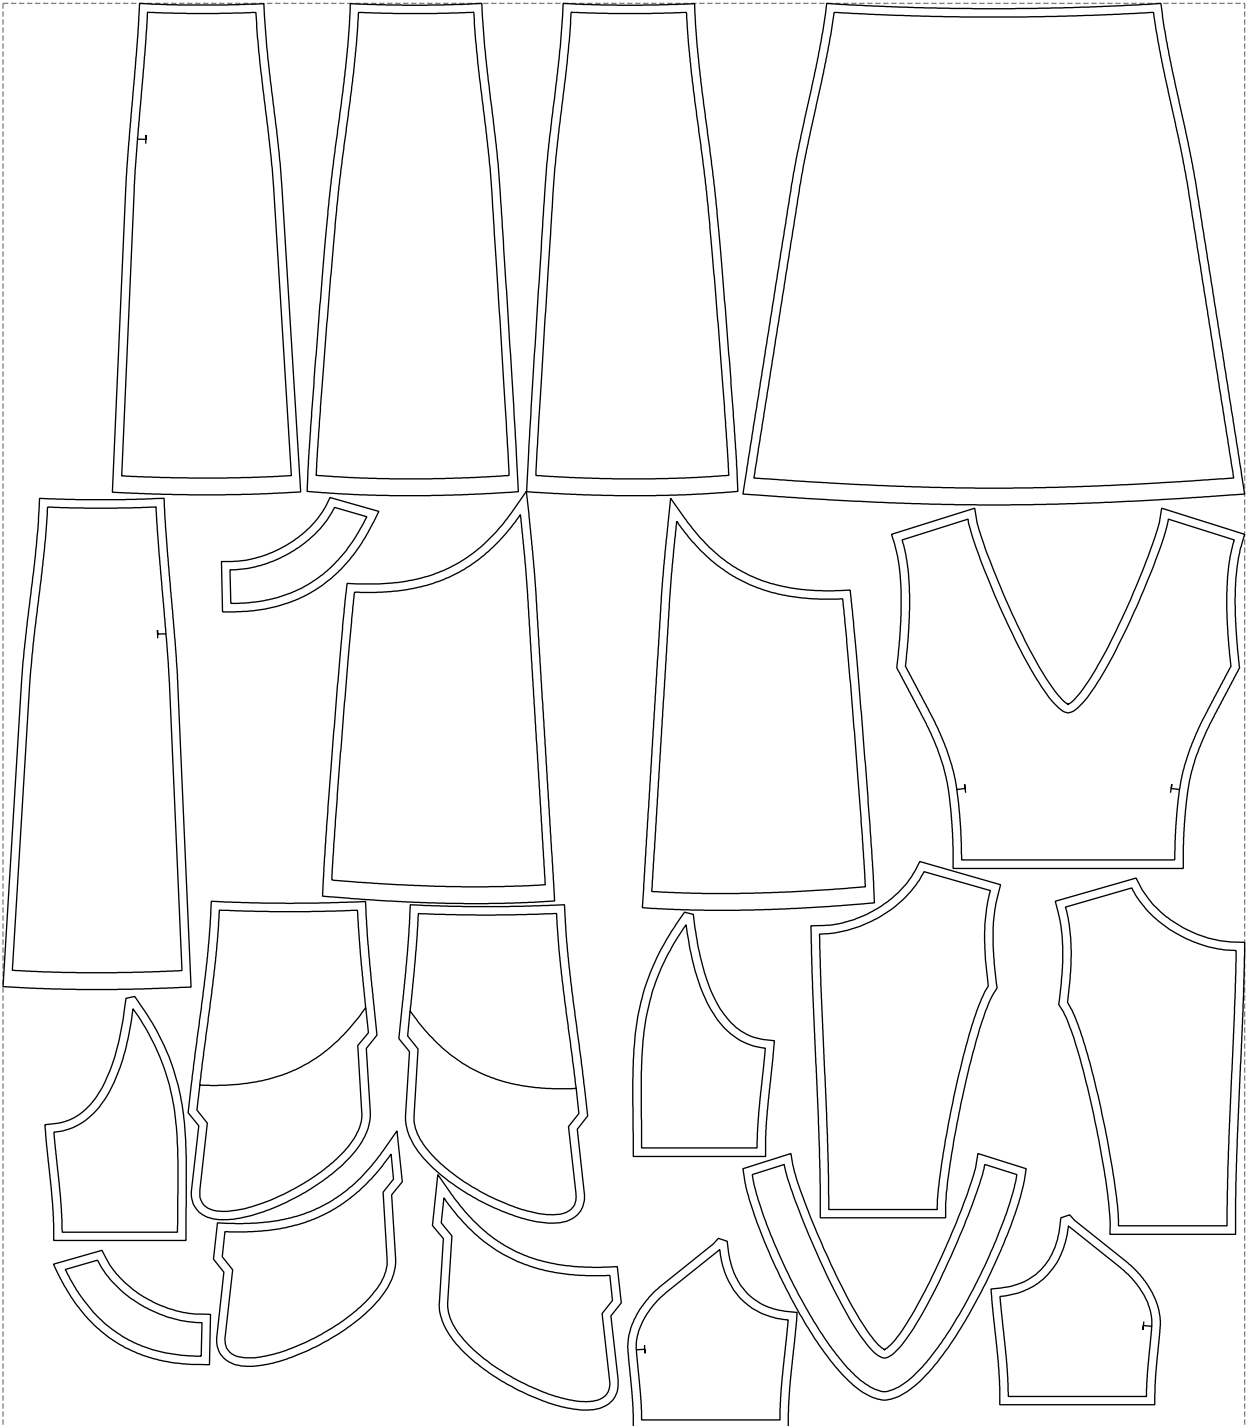

Not for print

Paper size: A4, size:1402.00 x864.58 mm

# Example

size:1478.92 x1697.17 mm

Maneken =1 ver.0

rz\_1=170

rz\_16=116

rz\_17=100

rz\_18=98.8

rz\_19=124