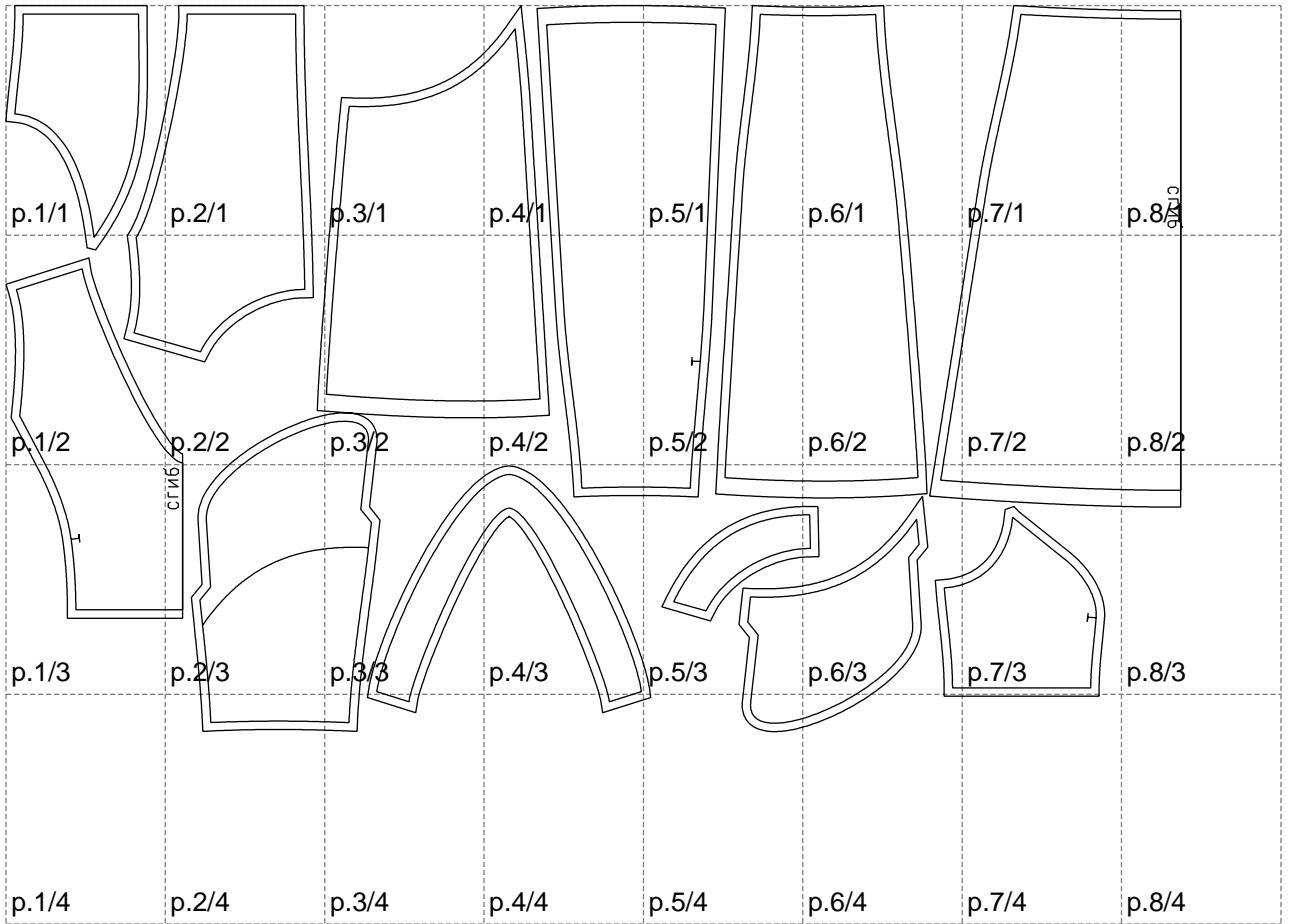

Not for print

Paper size: A4, size:1402.00 x864.58 mm

# Example

size:1478.92 x1697.17 mm

Maneken =1 ver.0

rz\_1=170

rz\_16=116

rz\_17=100

rz\_18=98.8

rz\_19=124

rz\_20=121

---

. . . . .  
. . . . .  
. . . . .