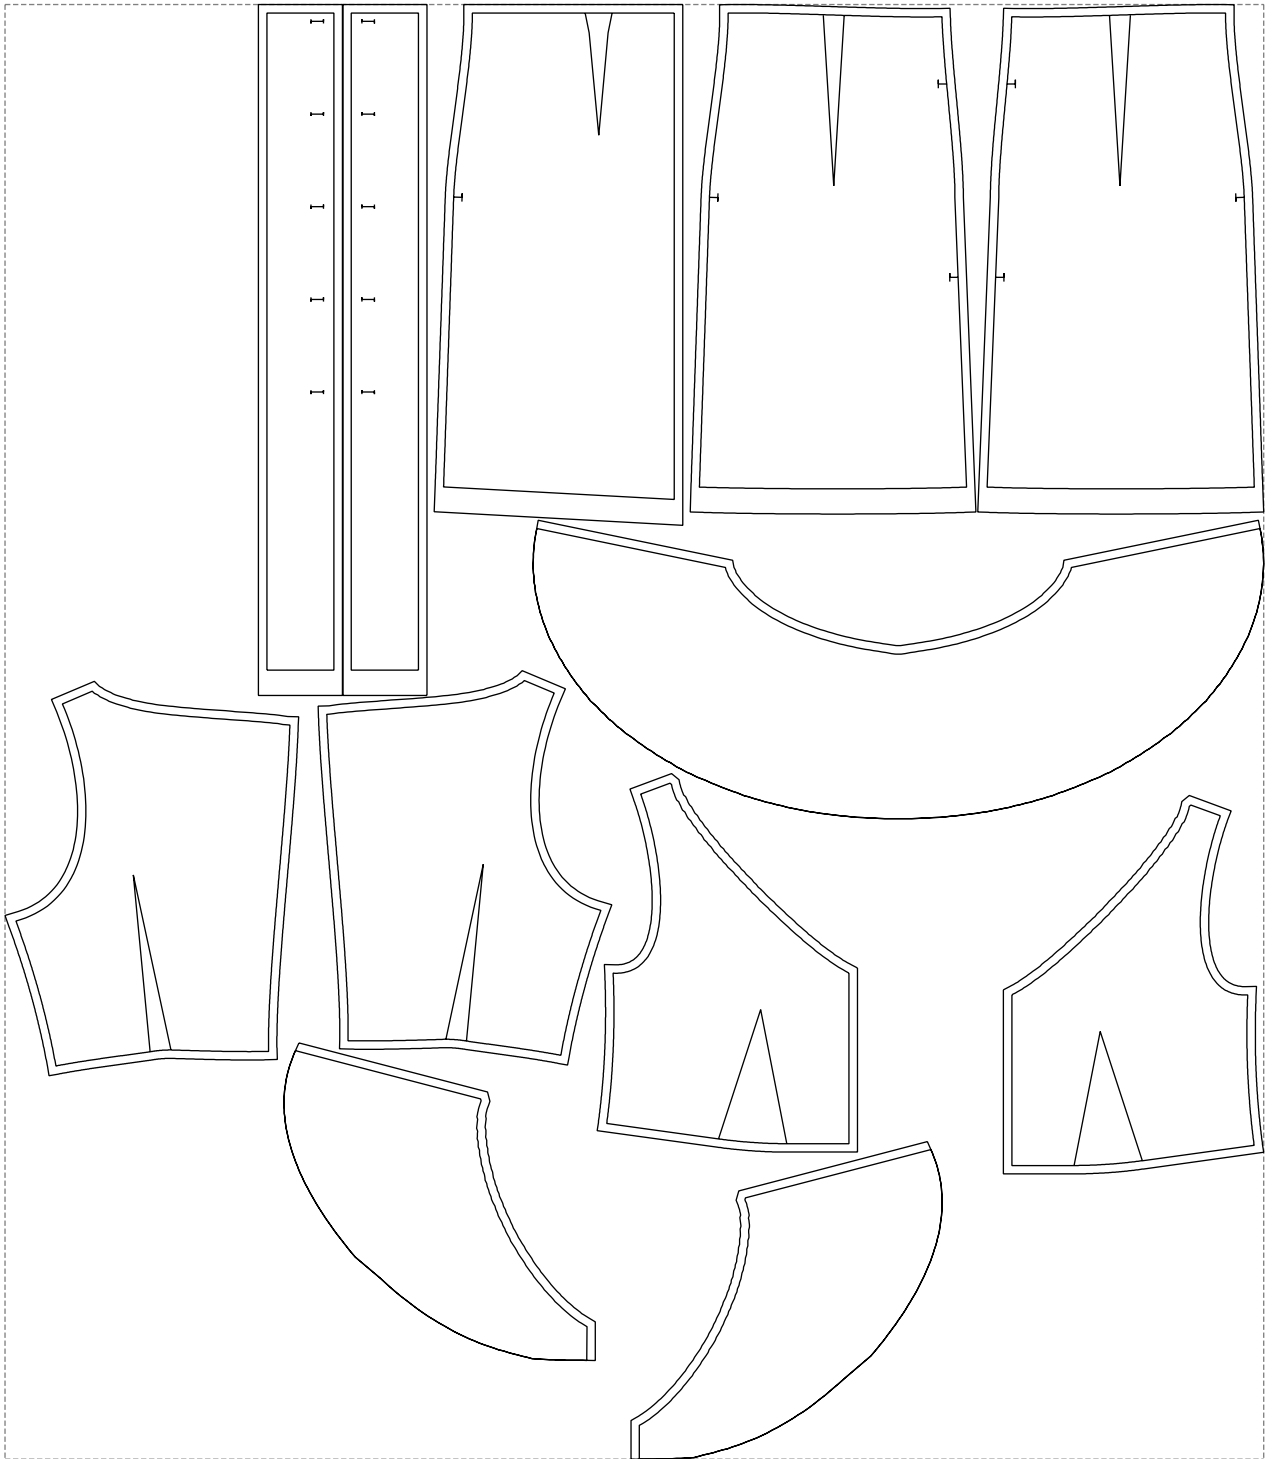

Not for print

Paper size: A4, size:1358.66 x996.49 mm

# Example

size:1499.00 x1732.87 mm

Maneken =1 ver.0

rz\_1=170

rz\_16=104

rz\_17=88.9

rz\_18=84.4

rz\_19=112