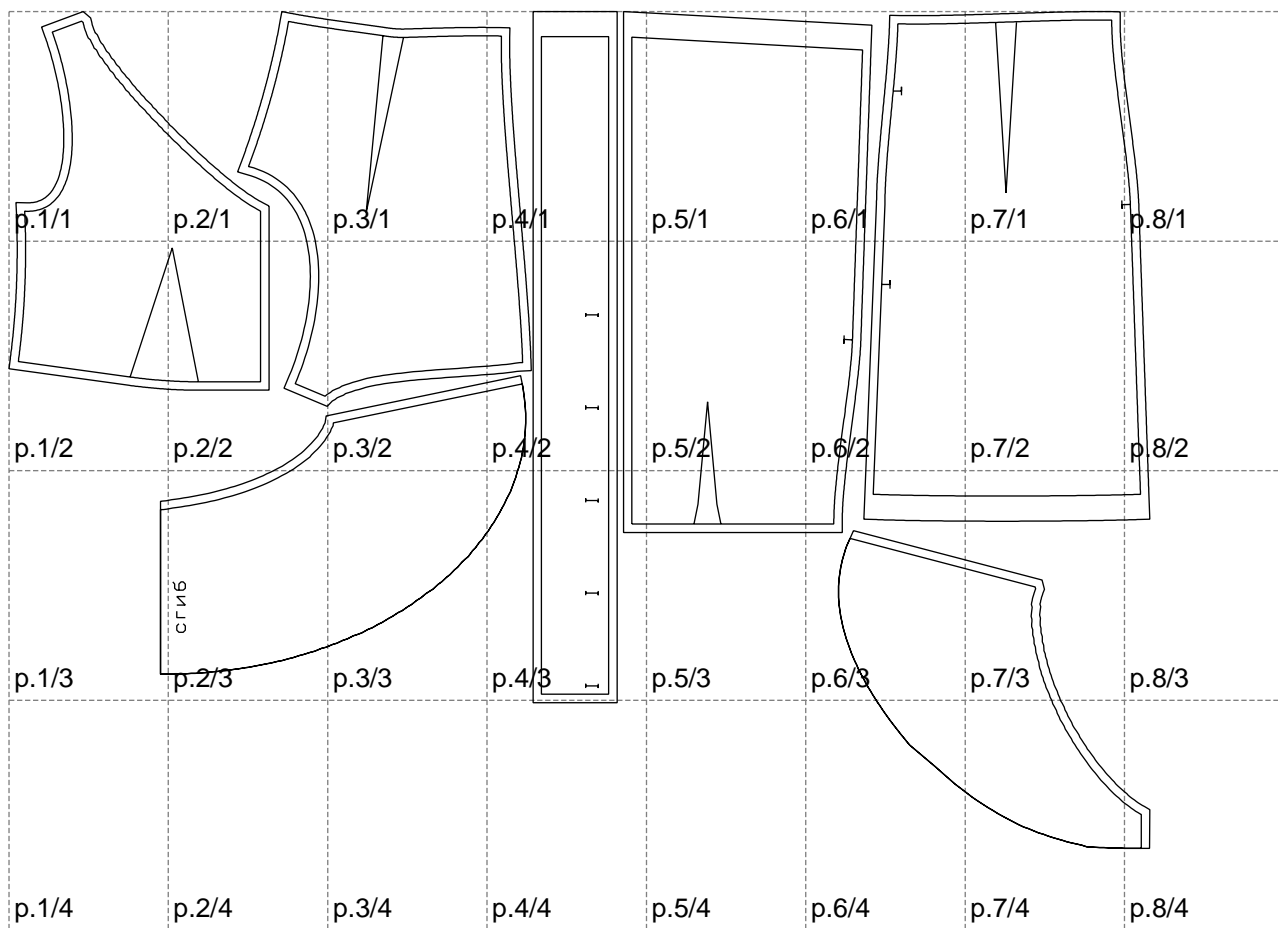

Not for print

Paper size: A4, size:1358.66 x996.49 mm

# Example

size:1499.00 x1732.87 mm

Maneken =1 ver.0

rz\_1=170

rz\_16=104

rz\_17=88.9

rz\_18=84.4

rz\_19=112

rz\_20=109.3

---

. . . . .  
. . . . .  
. . . . .