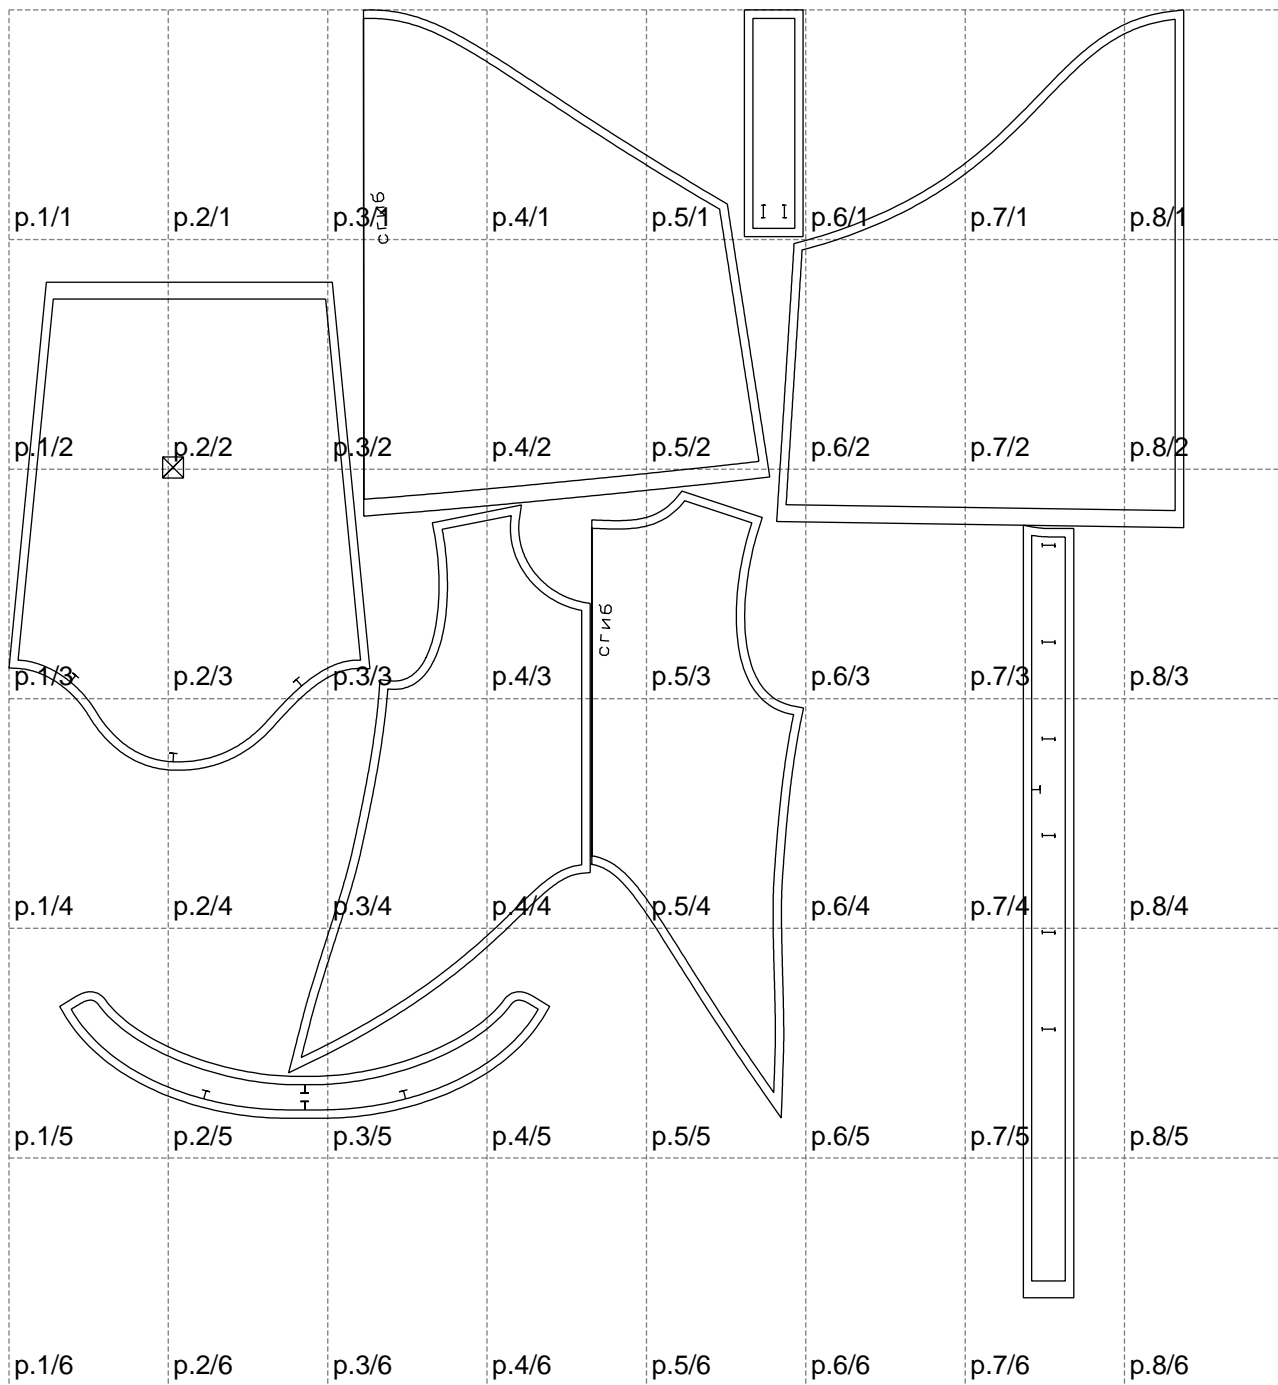

Not for print

Paper size: A4, size:1399.00 x1533.43 mm

# Example

size:1499.00 x2632.39 mm

Maneken =1 ver.0

rz\_1=170

rz\_16=92

rz\_17=78.8

rz\_18=71.8

rz\_19=100

rz\_20=98.1

---

. . . . .  
. . . . .  
. . . . .