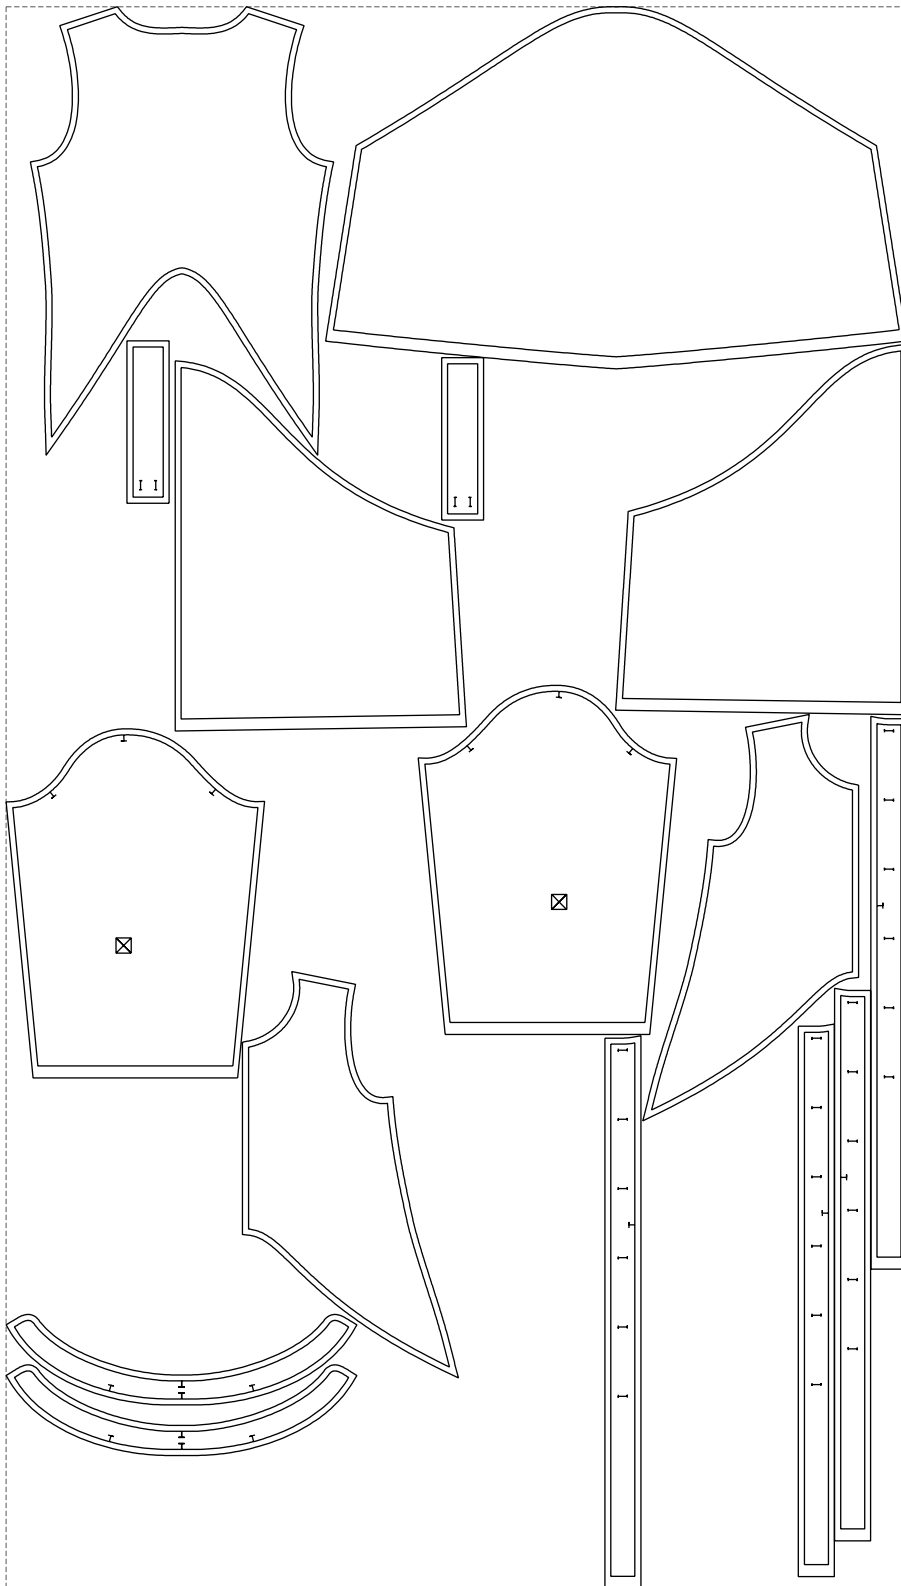

Not for print

Paper size: A4, size:1399.00 x1533.43 mm

# Example

size:1499.00 x2632.39 mm

Maneken =1 ver.0

rz\_1=170

rz\_16=92

rz\_17=78.8

rz\_18=71.8

rz\_19=100

rz\_20=98.1

---

. . . . .  
. . . . .  
. . . . .