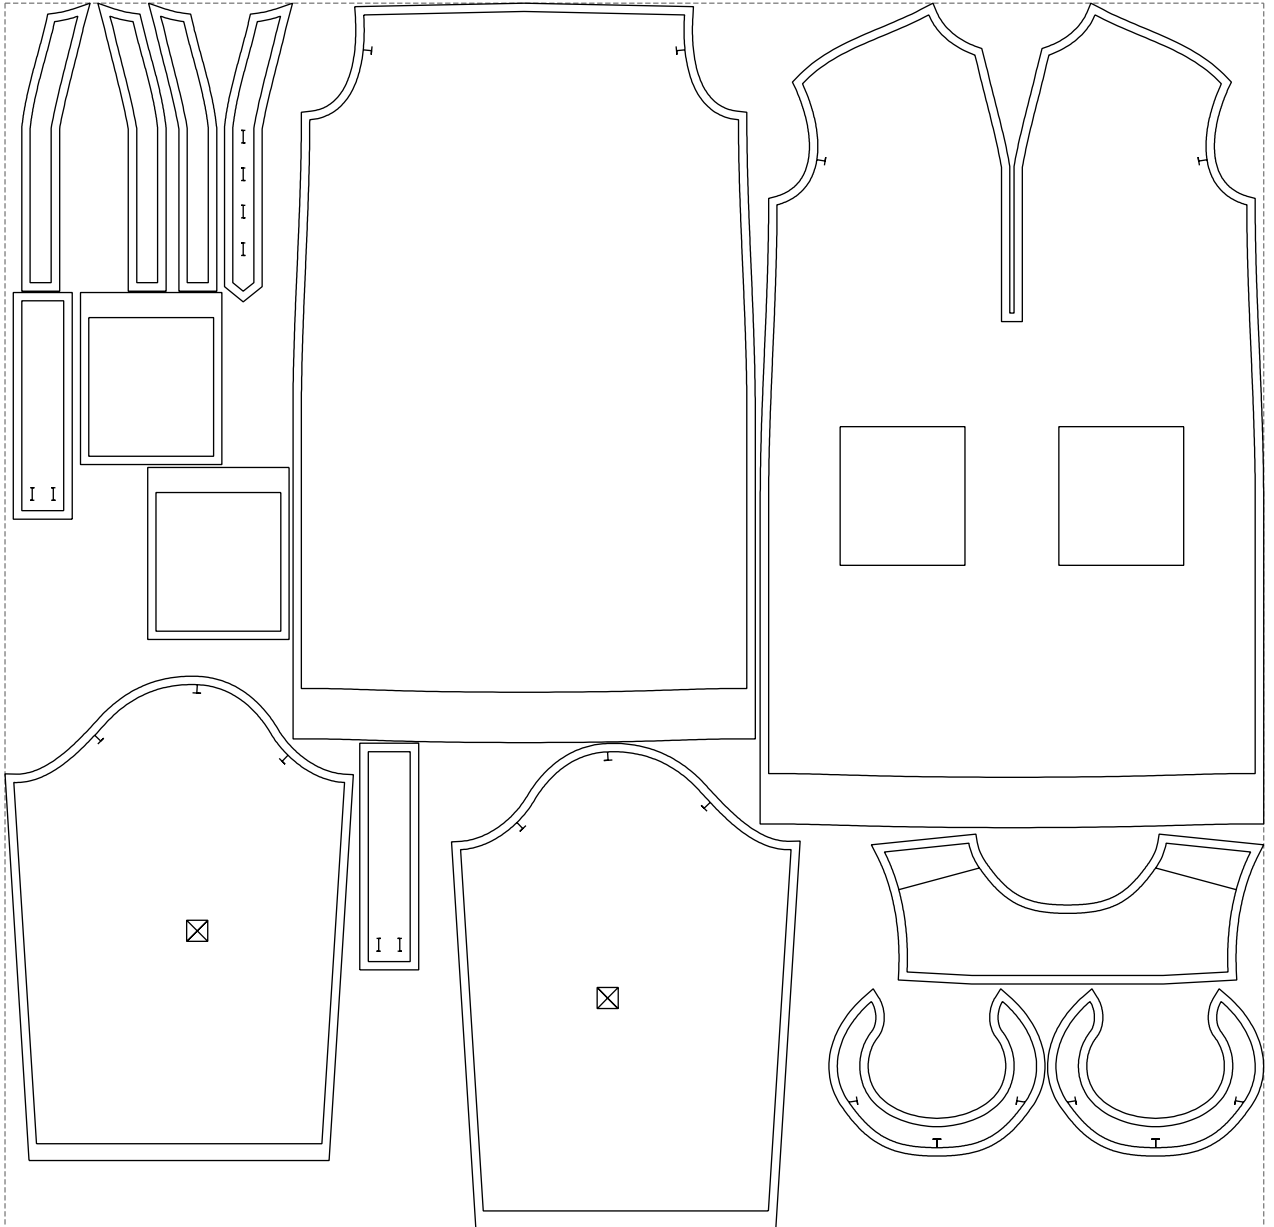

Not for print

Paper size: A4, size:1399.00 x982.16 mm

# Example

size:1499.00 x1458.84 mm

Maneken =1 ver.0

rz\_1=170

rz\_16=100

rz\_17=85.4

rz\_18=80.2

rz\_19=108