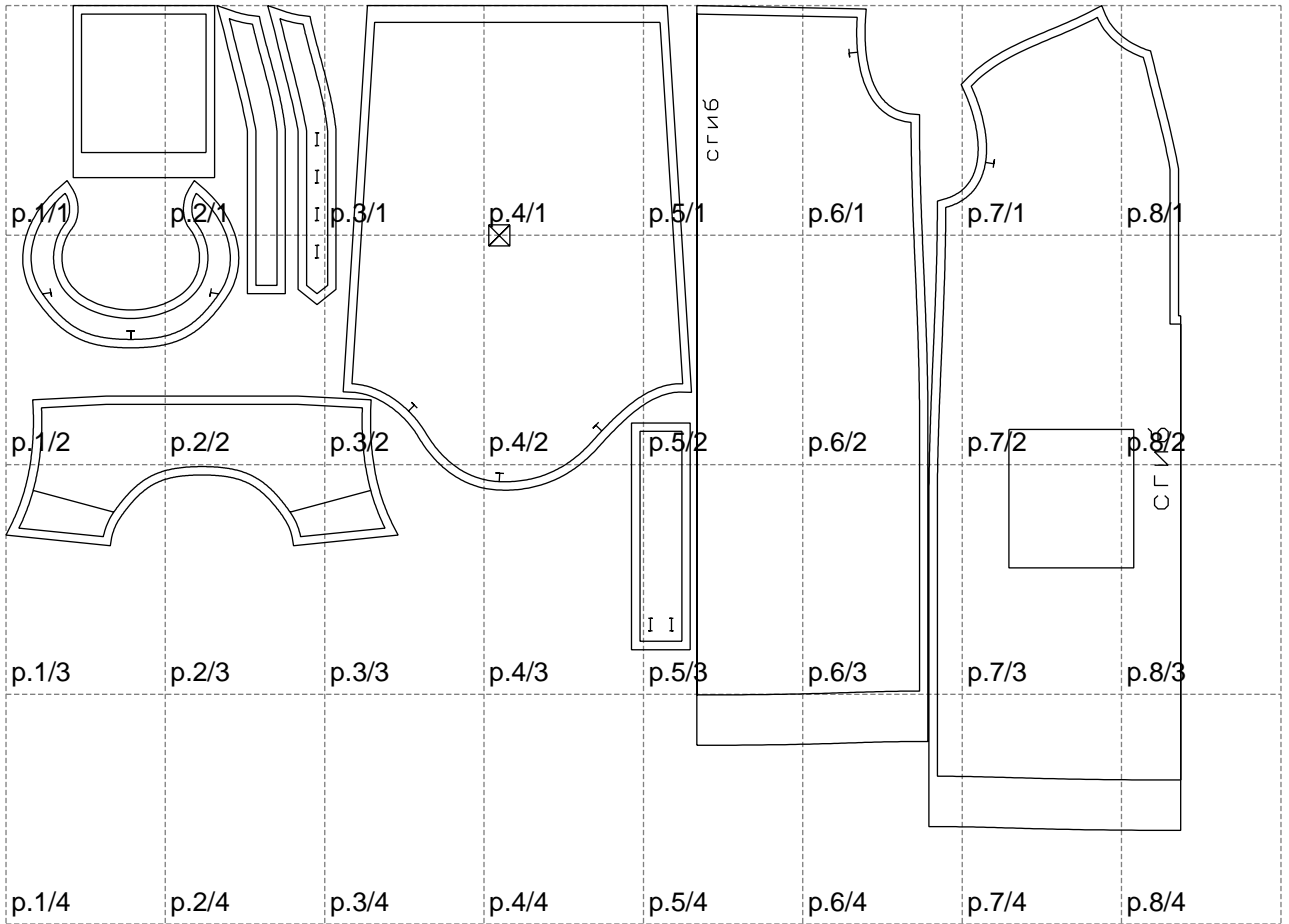

Not for print

Paper size: A4, size:1399.00 x982.16 mm

# Example

size:1499.00 x1458.84 mm

Maneken =1 ver.0

rz\_1=170

rz\_16=100

rz\_17=85.4

rz\_18=80.2

rz\_19=108

rz\_20=105.4

---

. . . . .  
. . . . .  
. . . . .