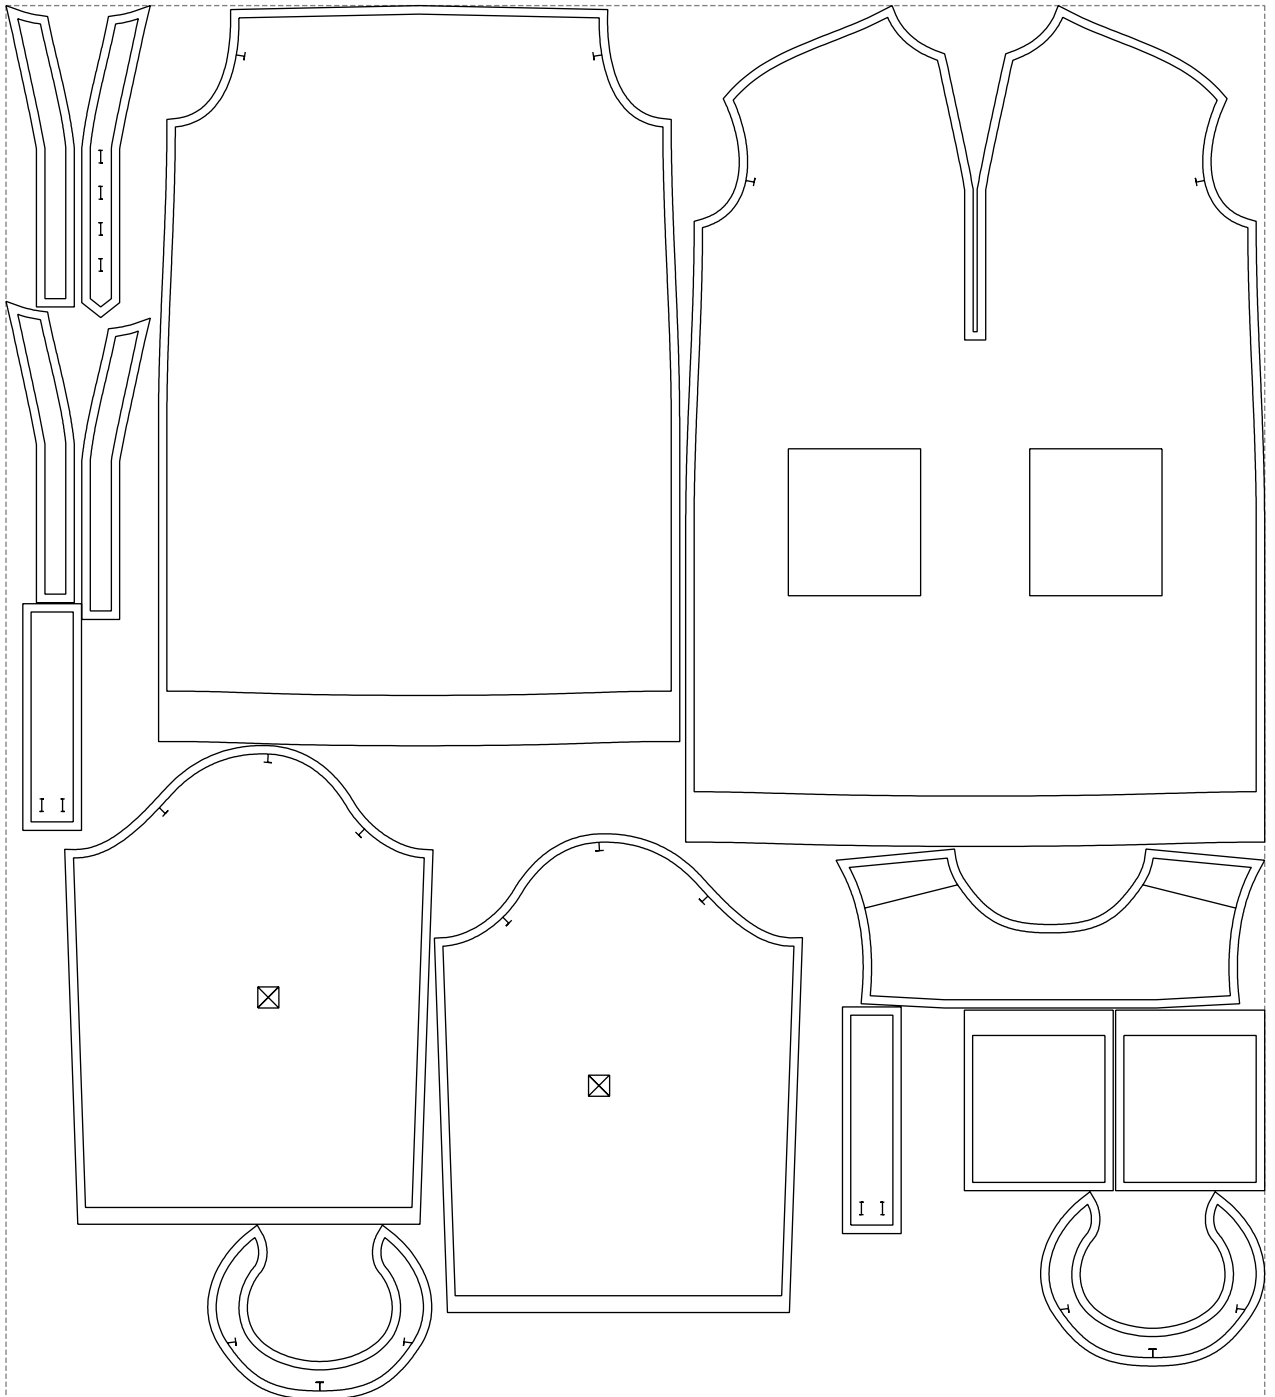

Not for print

Paper size: A4, size:1399.00 x1001.56 mm

# Example

size:1499.00 x1660.13 mm

Maneken =1 ver.0

rz\_1=170

rz\_16=116

rz\_17=100

rz\_18=98.8

rz\_19=124

rz\_20=121

---

. . . . .  
. . . . .  
. . . . .