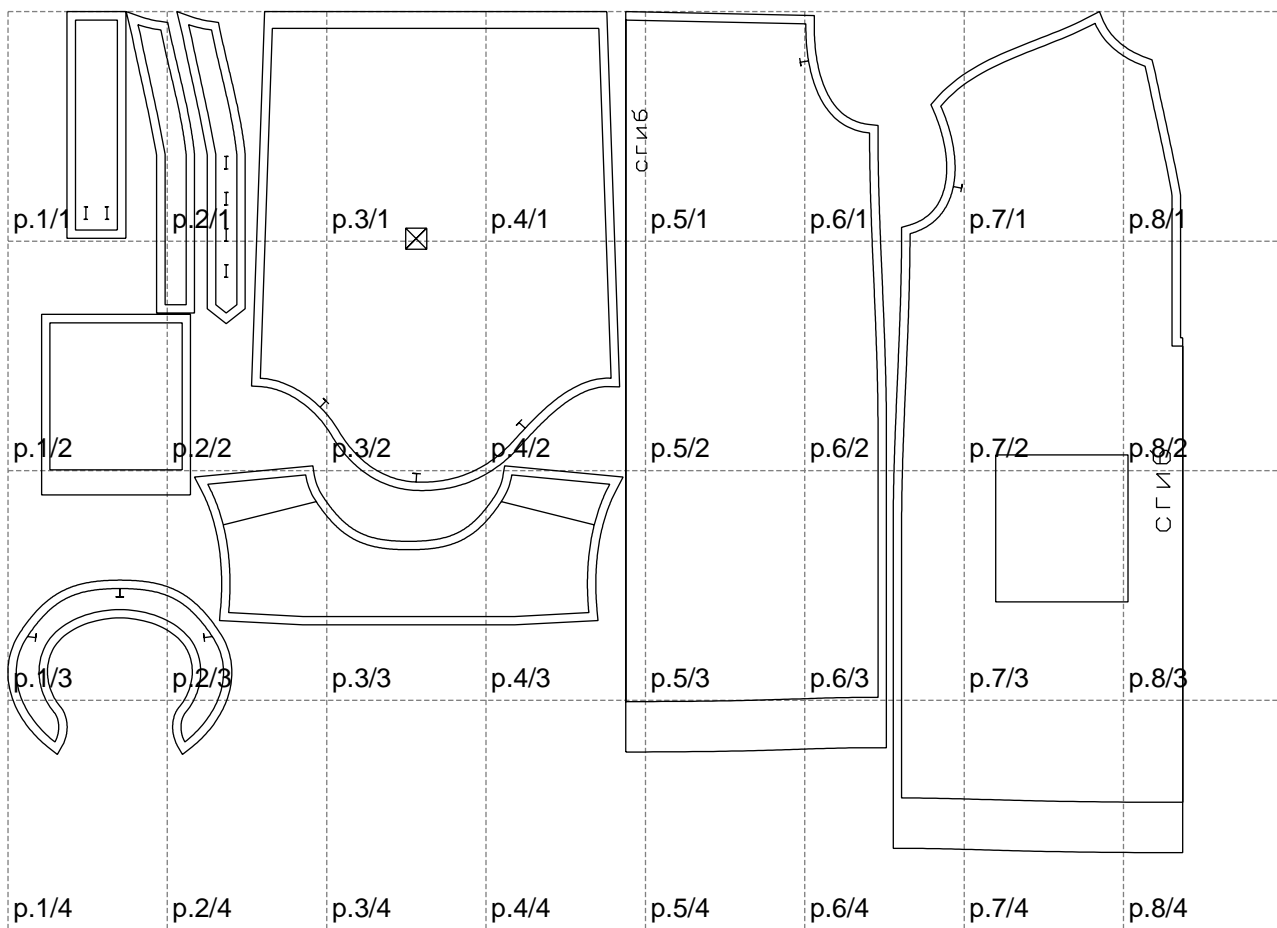

Not for print

Paper size: A4, size:1399.00 x1001.56 mm

# Example

size:1499.00 x1660.13 mm

Maneken =1 ver.0

rz\_1=170

rz\_16=116

rz\_17=100

rz\_18=98.8

rz\_19=124

rz\_20=121

---

. . . . .  
. . . . .  
. . . . .