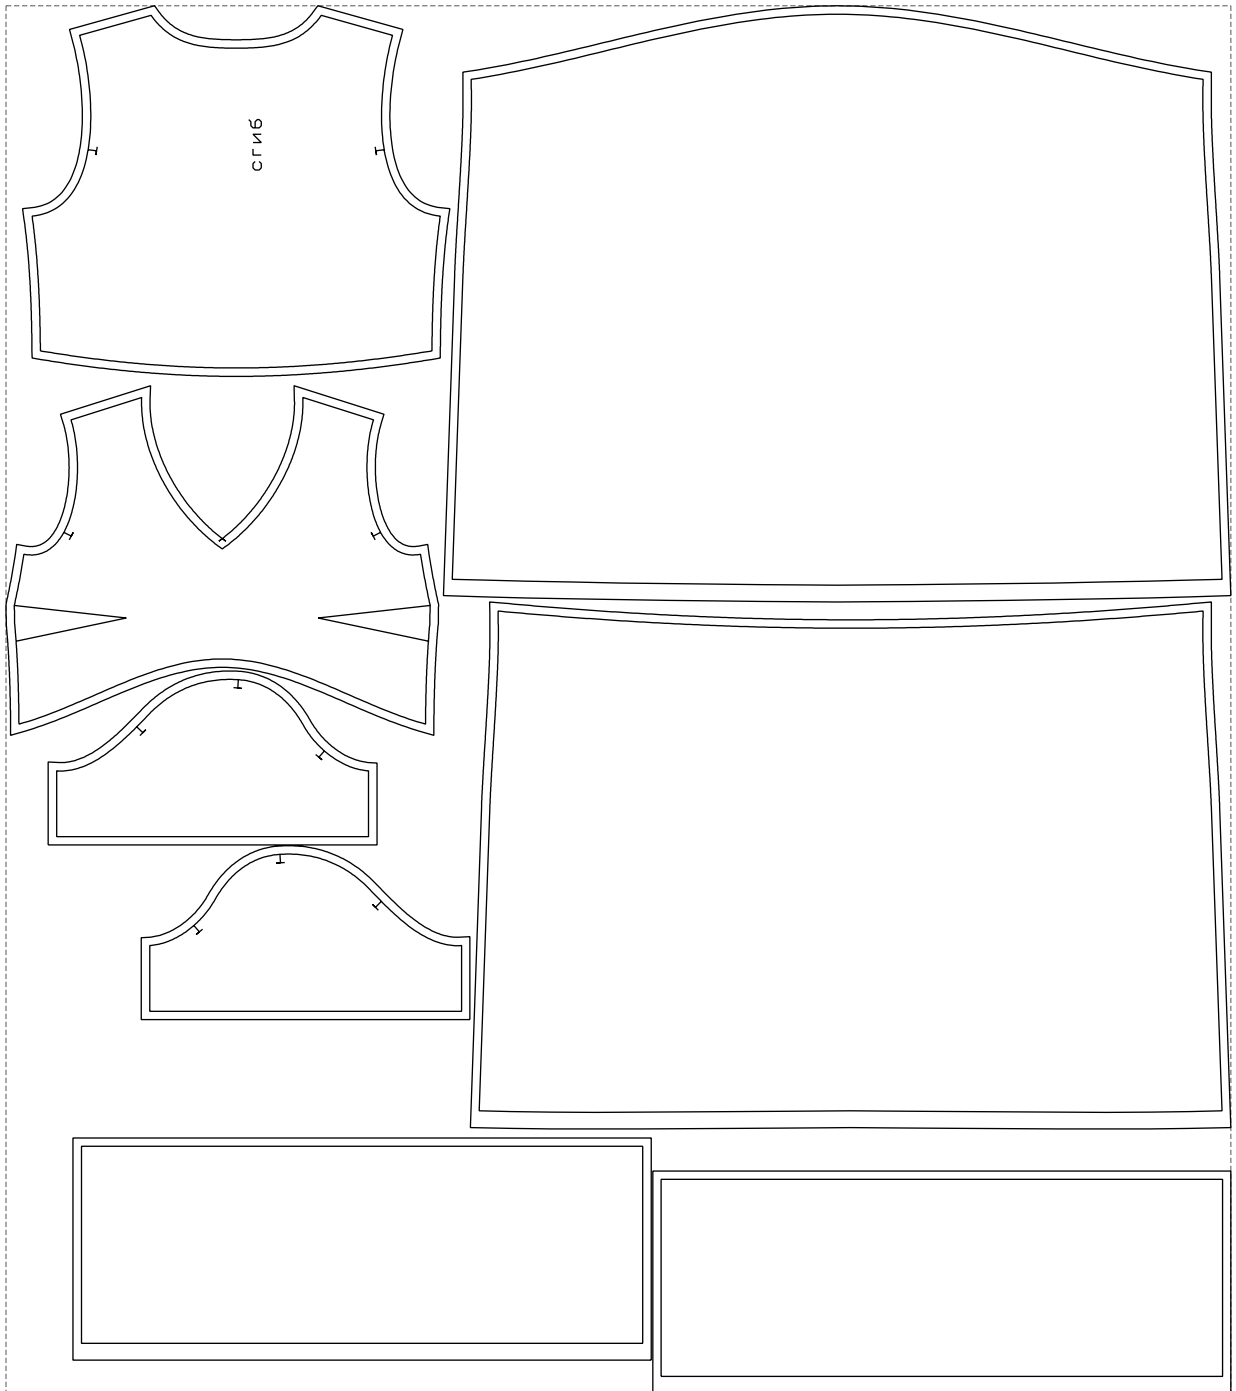

Not for print

Paper size: A4, size:1188.14 x1126.18 mm

# Example

size:1458.85 x1652.74 mm

Maneken =1 ver.0

rz\_1=170

rz\_16=88

rz\_17=75.6

rz\_18=67.6

rz\_19=96

rz\_20=94.6

---

. . . . .  
. . . . .  
. . . . .