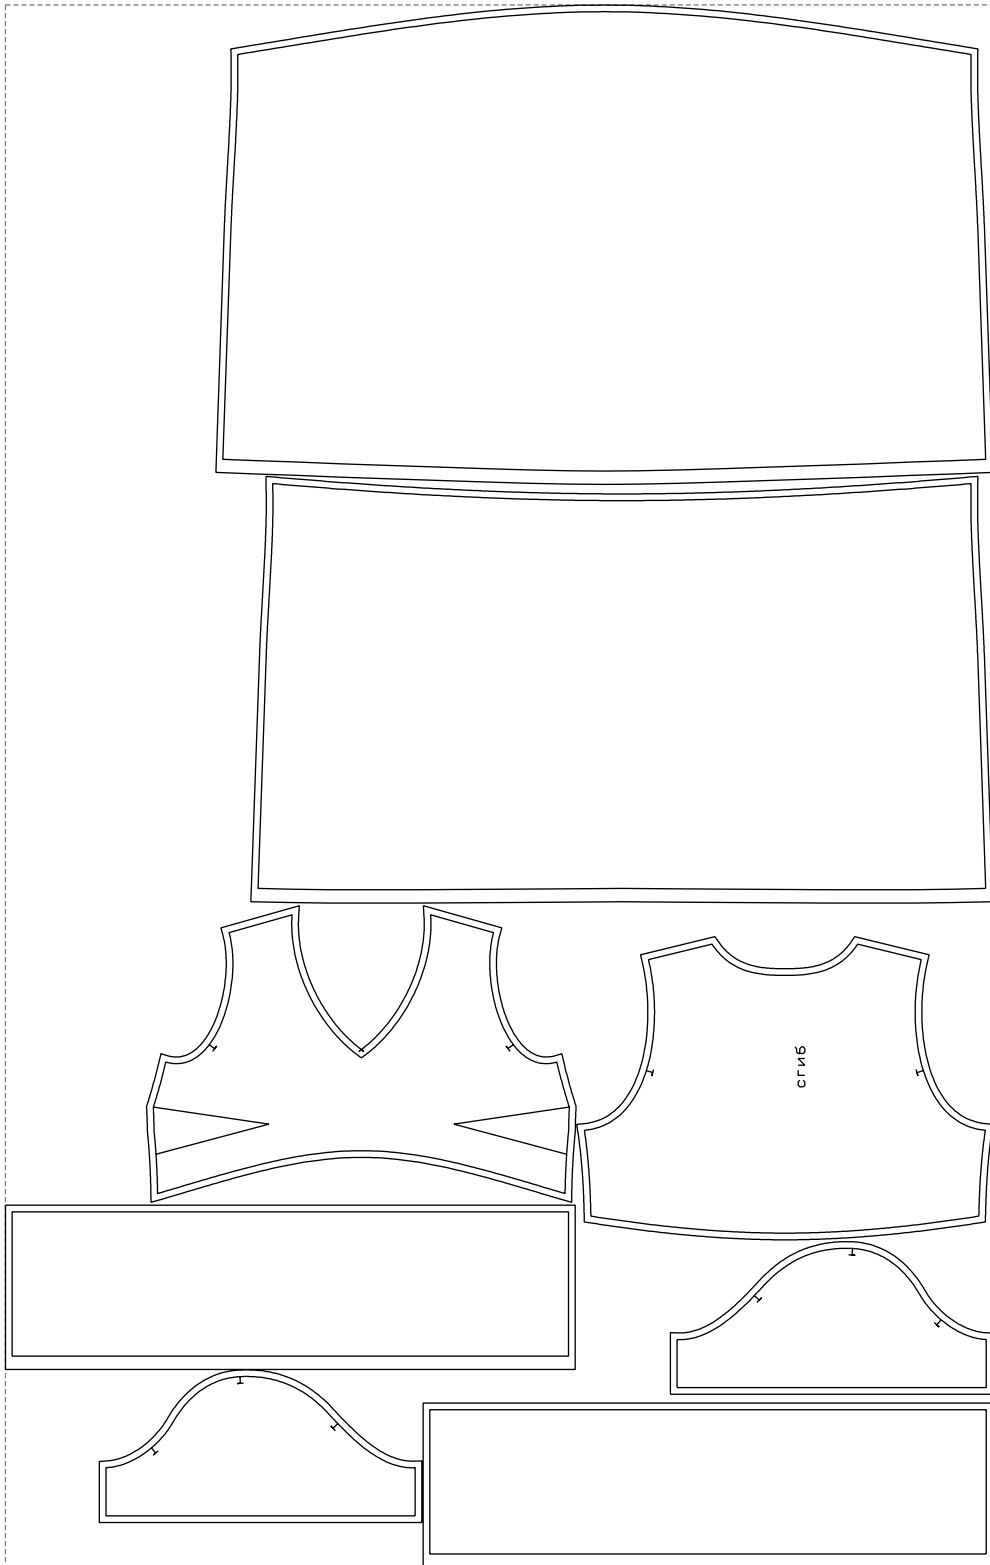

Not for print

Paper size: A4, size:1388.89 x1386.28 mm

# Example

size:1478.82 x2340.30 mm

Maneken =1 ver.0

rz\_1=170

rz\_16=112

rz\_17=96.2

rz\_18=94

rz\_19=120