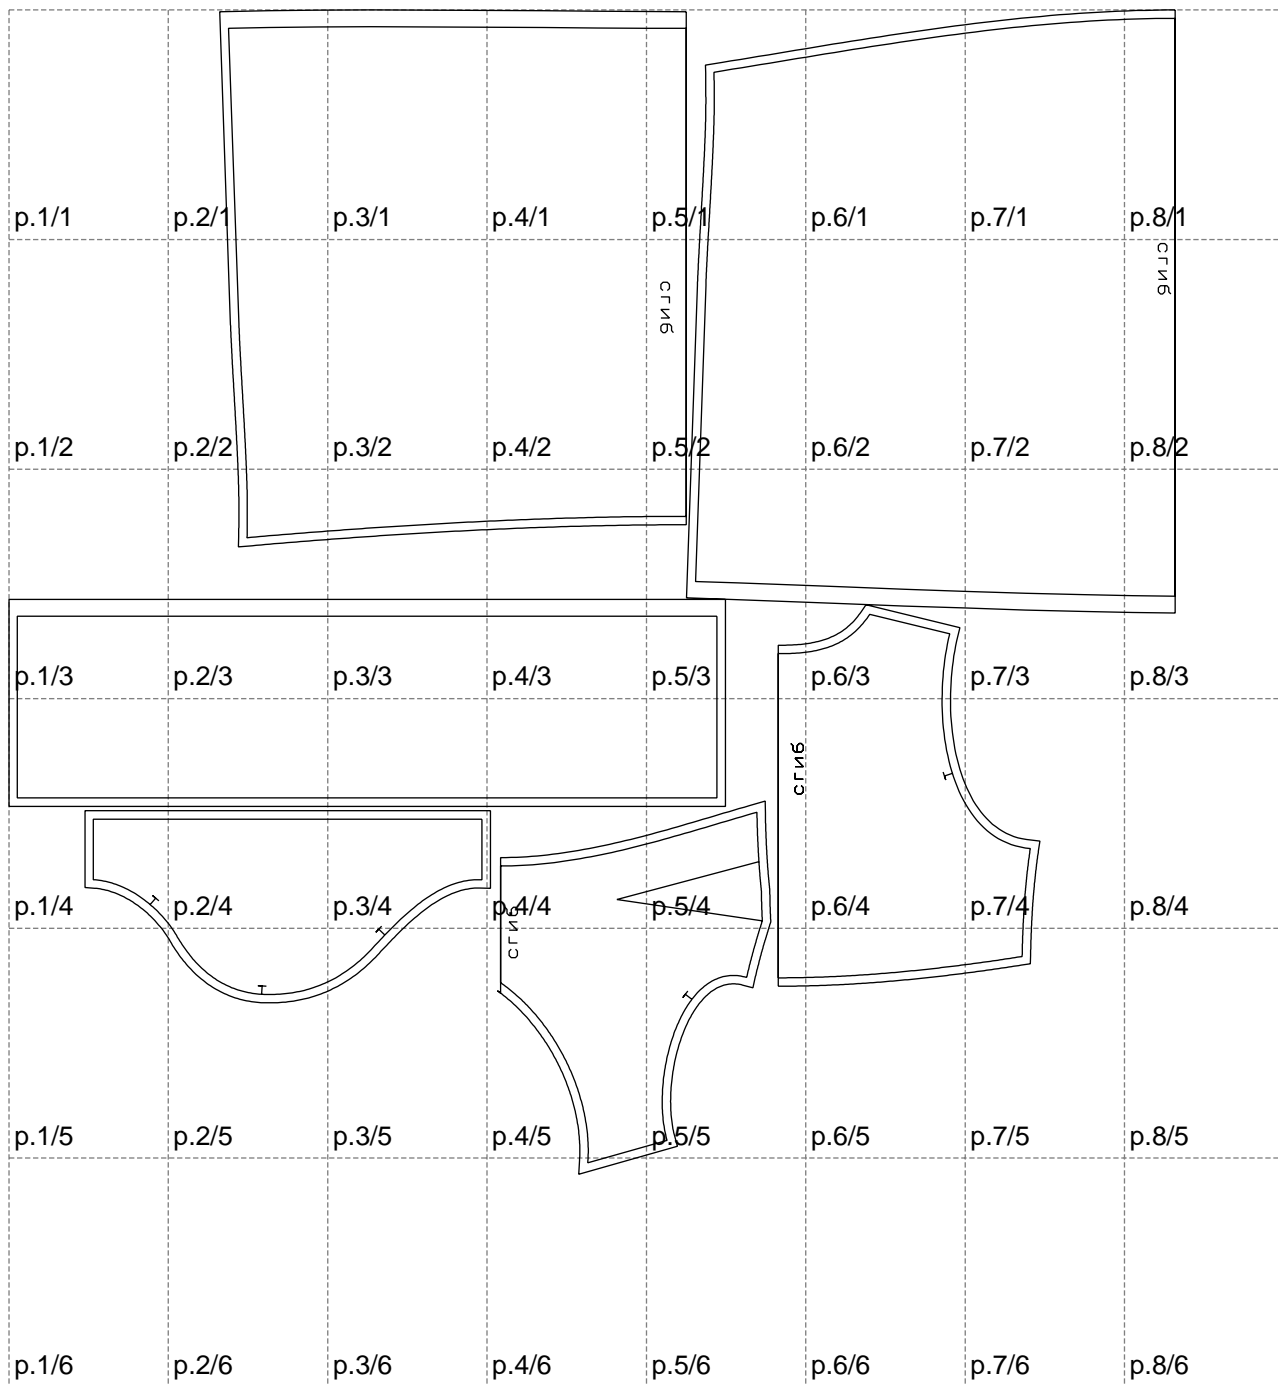

Not for print

Paper size: A4, size:1388.89 x1386.28 mm

# Example

size:1478.82 x2340.30 mm

Maneken =1 ver.0

rz\_1=170

rz\_16=112

rz\_17=96.2

rz\_18=94

rz\_19=120

rz\_20=117

---

. . . . .  
. . . . .  
. . . . .