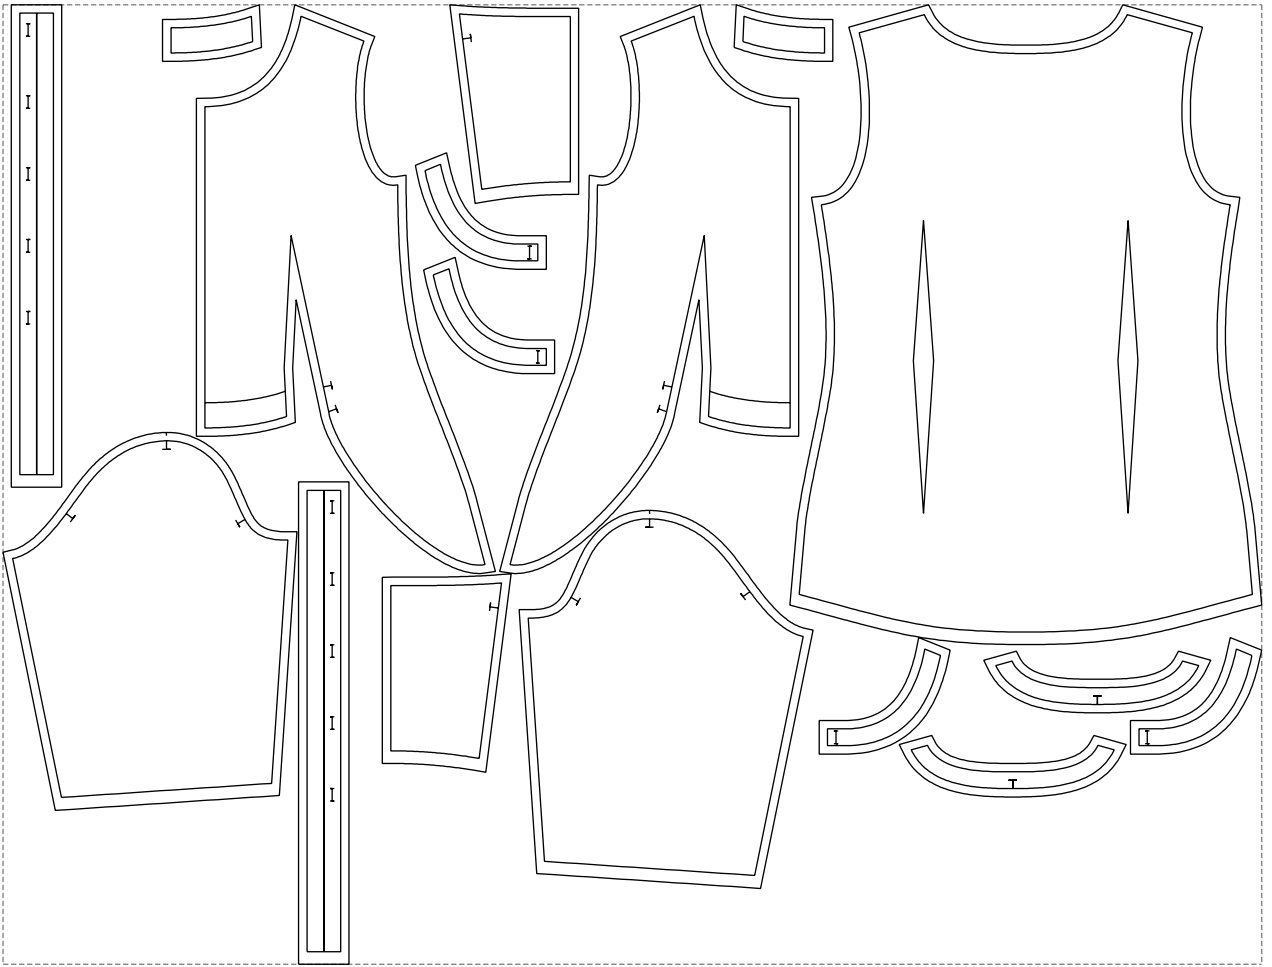

Not for print

Paper size: A4, size:1399.00 x762.13 mm

# Example

size:1499.00 x1142.93 mm

Maneken =1 ver.0

rz\_1=170

rz\_16=88

rz\_17=75.6

rz\_18=67.6

rz\_19=96

rz\_20=94.6

---

. . . . .  
. . . . .  
. . . . .