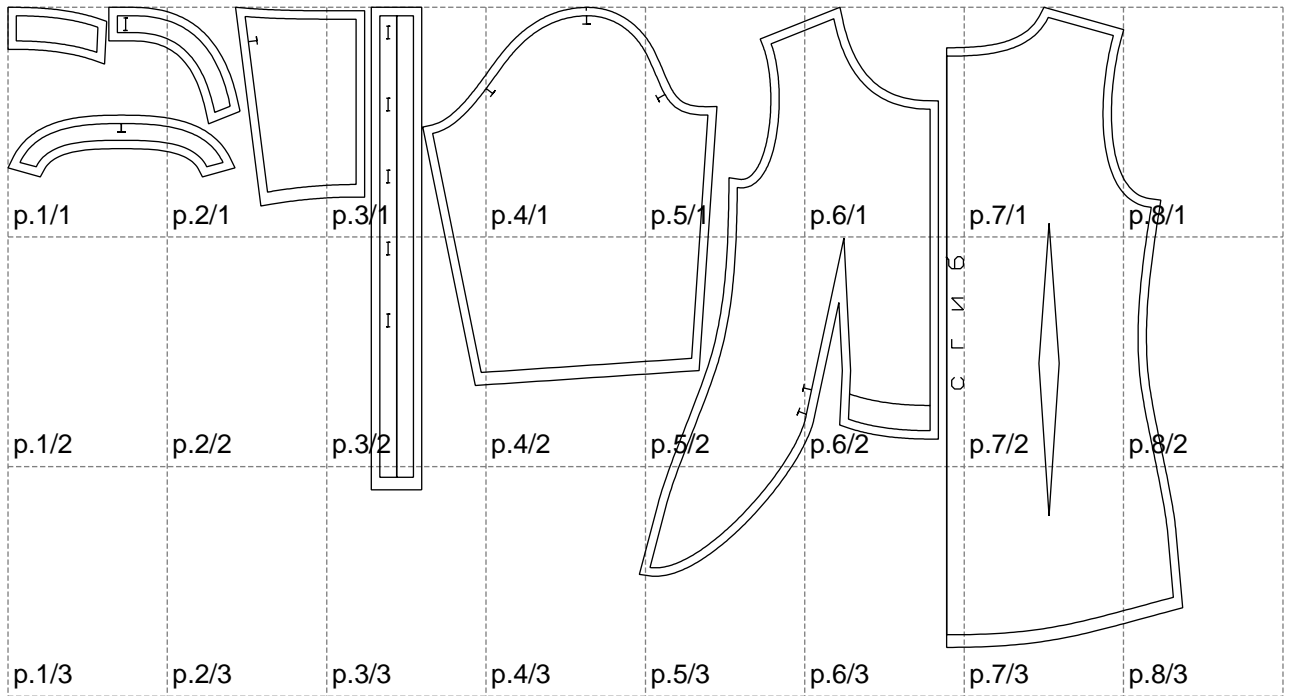

Not for print

Paper size: A4, size:1399.00 x762.13 mm

# Example

size:1499.00 x1142.93 mm

Maneken =1 ver.0

rz\_1=170

rz\_16=88

rz\_17=75.6

rz\_18=67.6

rz\_19=96

rz\_20=94.6

---

. . . . .  
. . . . .  
. . . . .