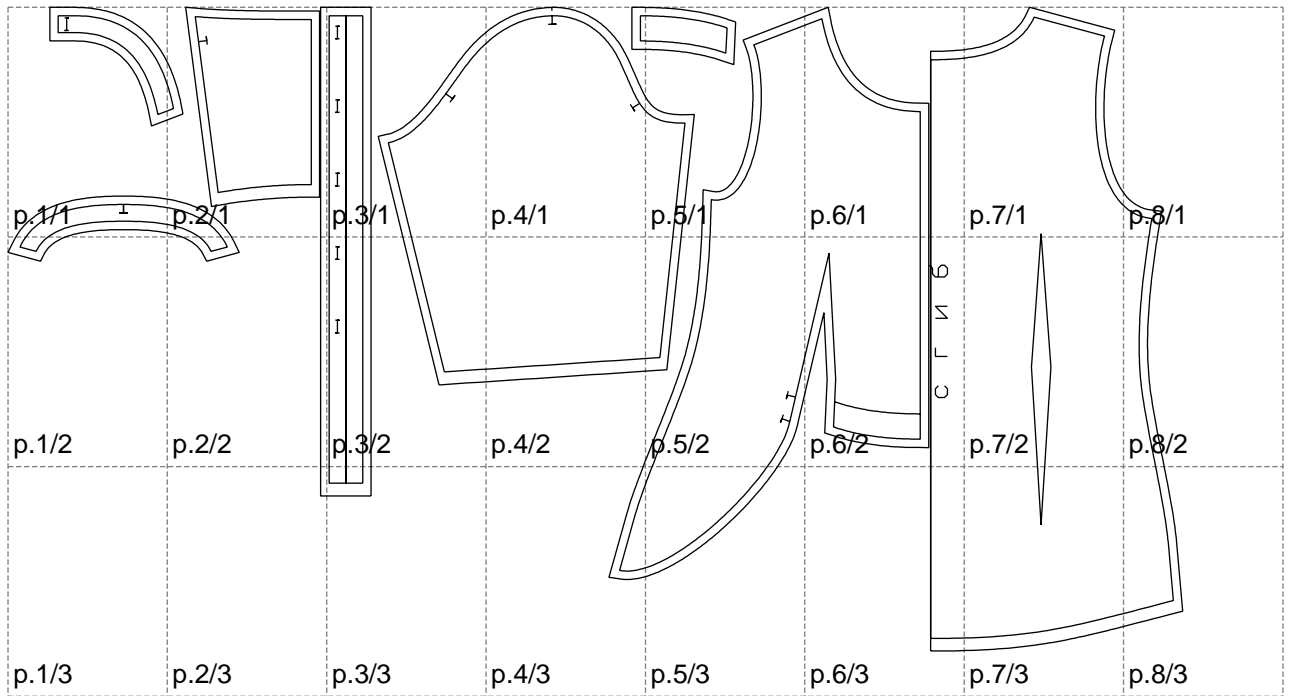

Not for print

Paper size: A4, size:1399.00 x766.48 mm

# Example

size:1468.93 x1259.96 mm

Maneken =1 ver.0

rz\_1=170

rz\_16=96

rz\_17=82

rz\_18=76

rz\_19=104

rz\_20=101.8

---

. . . . .  
. . . . .  
. . . . .