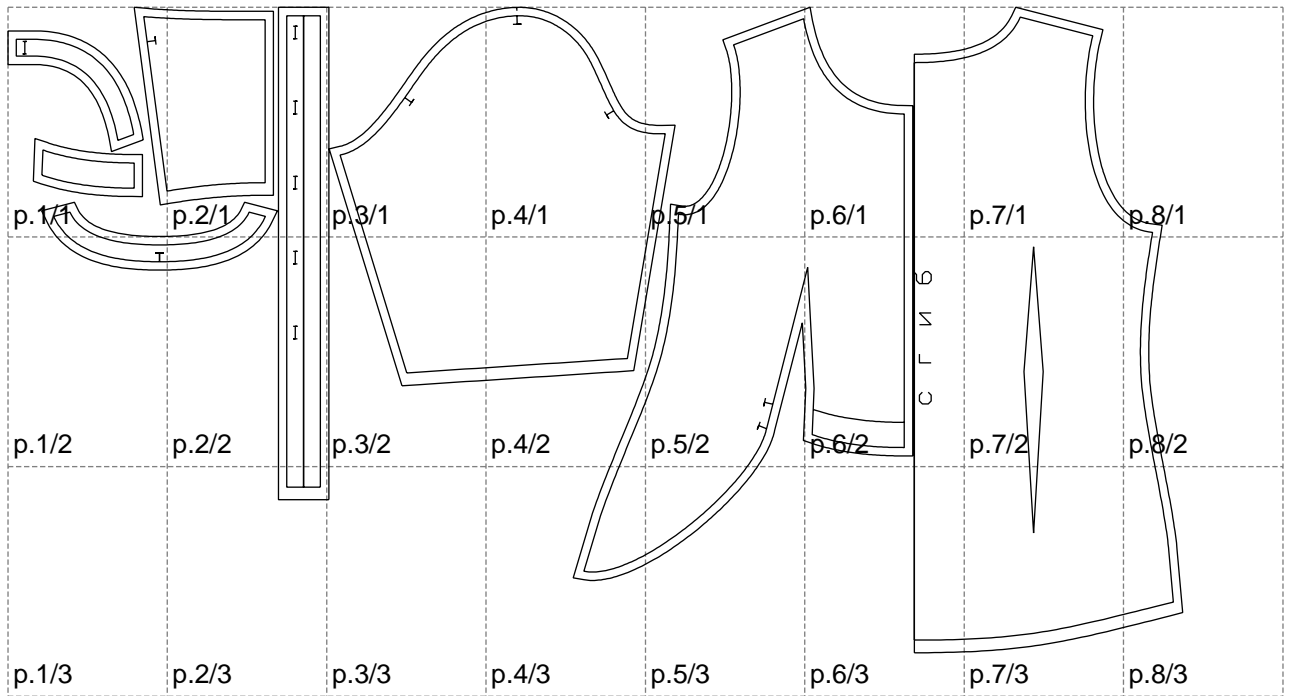

Not for print

Paper size: A4, size:1399.00 x768.50 mm

# Example

size:1499.00 x1330.45 mm

Maneken =1 ver.0

rz\_1=170

rz\_16=104

rz\_17=88.9

rz\_18=84.4

rz\_19=112

rz\_20=109.3

---

. . . . .  
. . . . .  
. . . . .