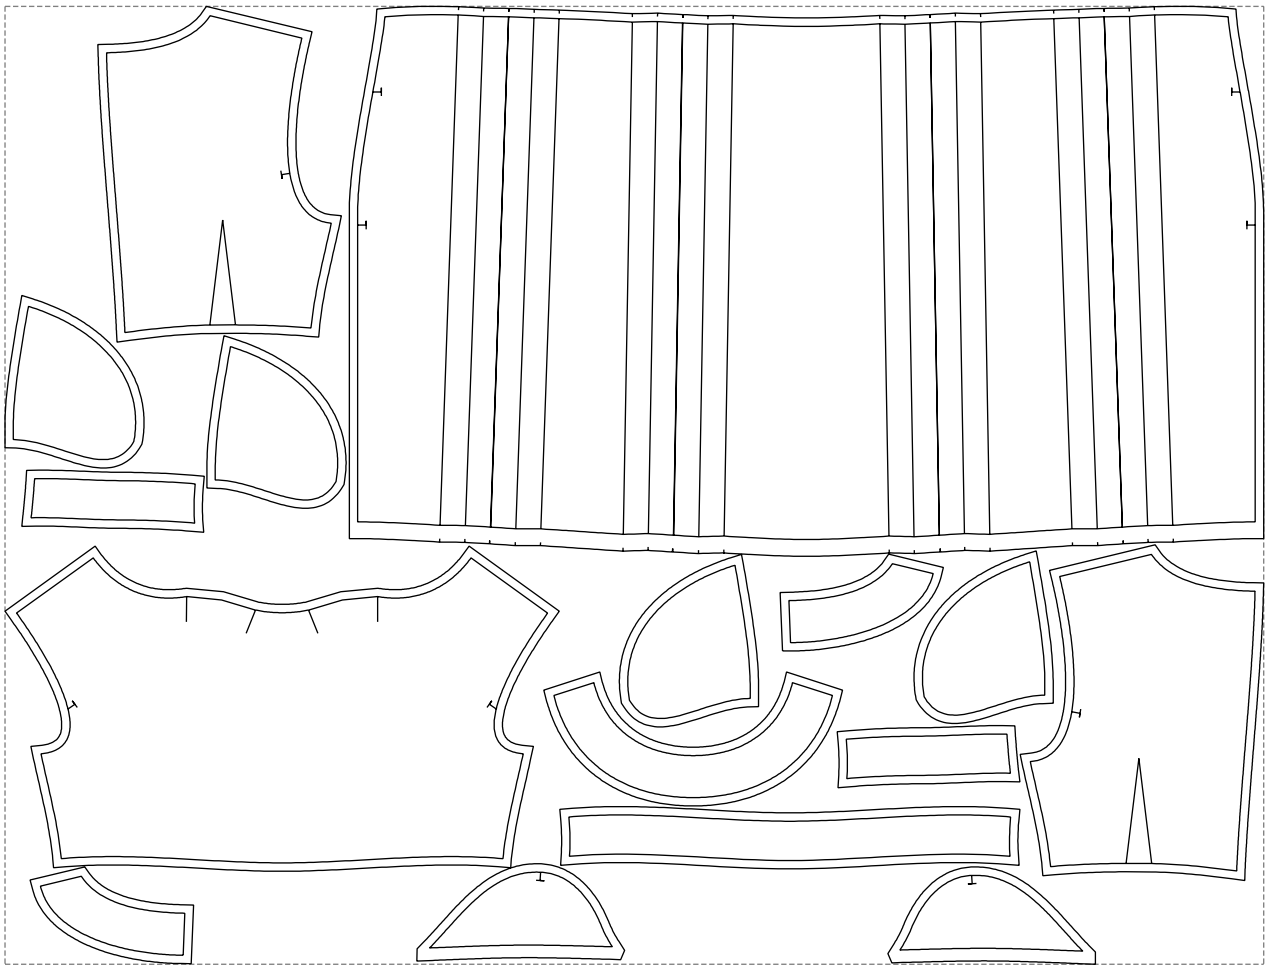

Not for print

Paper size: A4, size:1399.00 x1036.94 mm

# Example

size:1499.00 x1141.10 mm

Maneken =1 ver.0

rz\_1=170

rz\_16=104

rz\_17=88.9

rz\_18=84.4

rz\_19=112