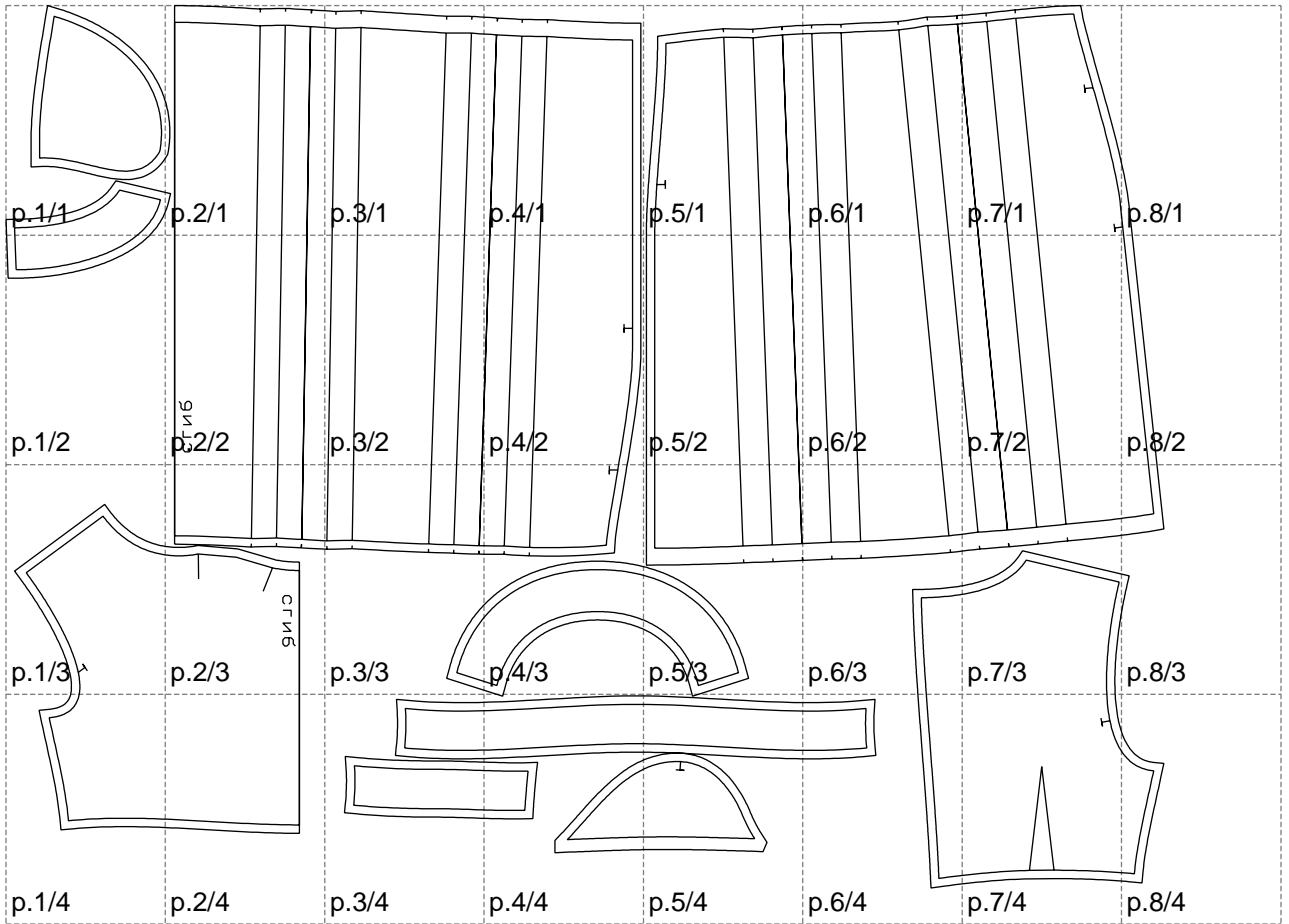

Not for print

Paper size: A4, size:1378.95 x1050.66 mm

# Example

size:1499.00 x1187.06 mm

Maneken =1 ver.0

rz\_1=170

rz\_16=108

rz\_17=92.5

rz\_18=89.2

rz\_19=116

rz\_20=113

---

. . . . .  
. . . . .  
. . . . .