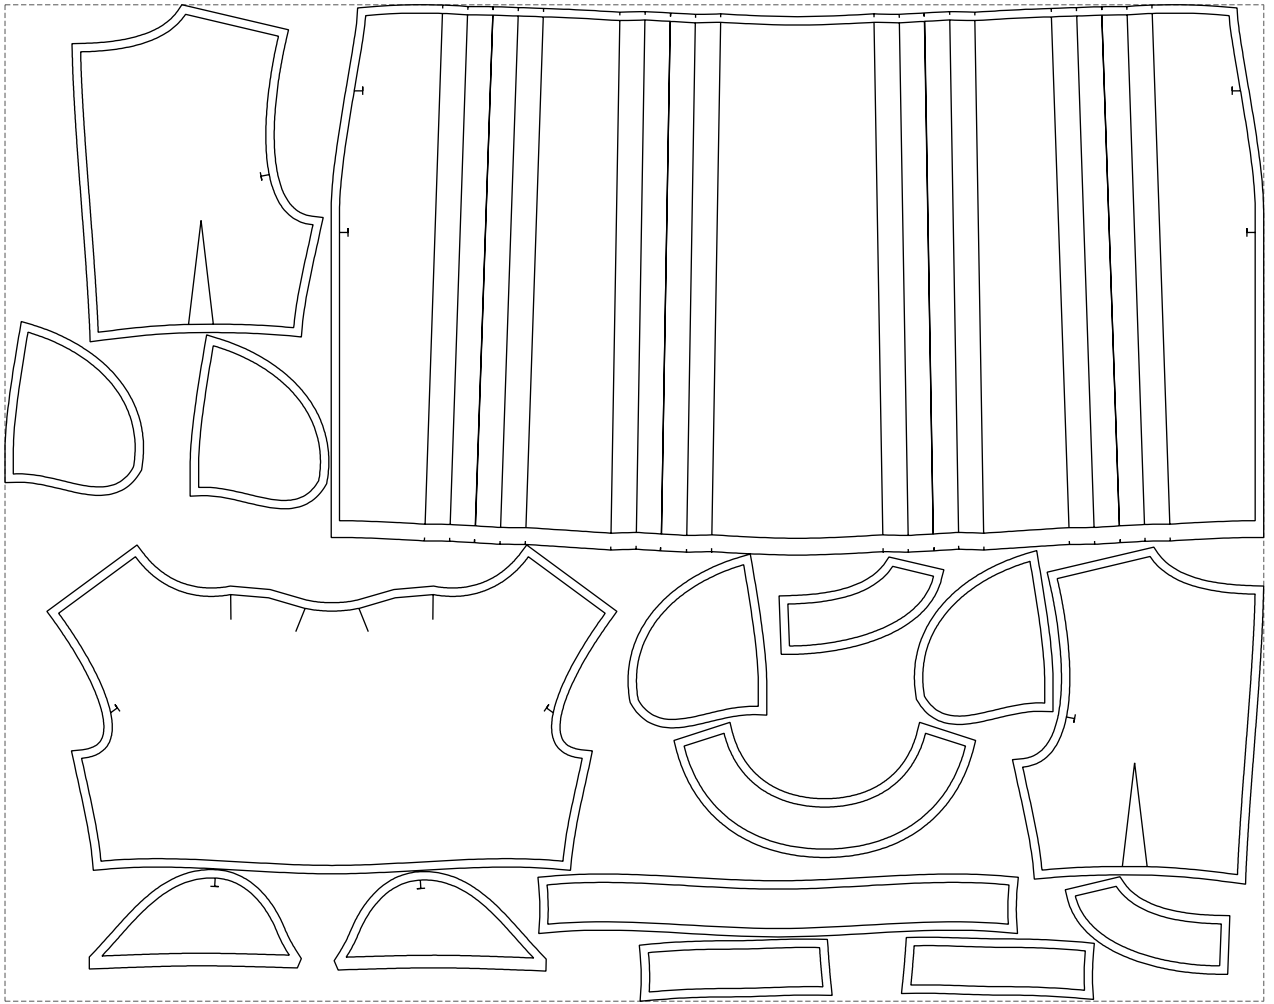

Not for print

Paper size: A4, size:1378.95 x1050.66 mm

# Example

size:1499.00 x1187.06 mm

Maneken =1 ver.0

rz\_1=170

rz\_16=108

rz\_17=92.5

rz\_18=89.2

rz\_19=116