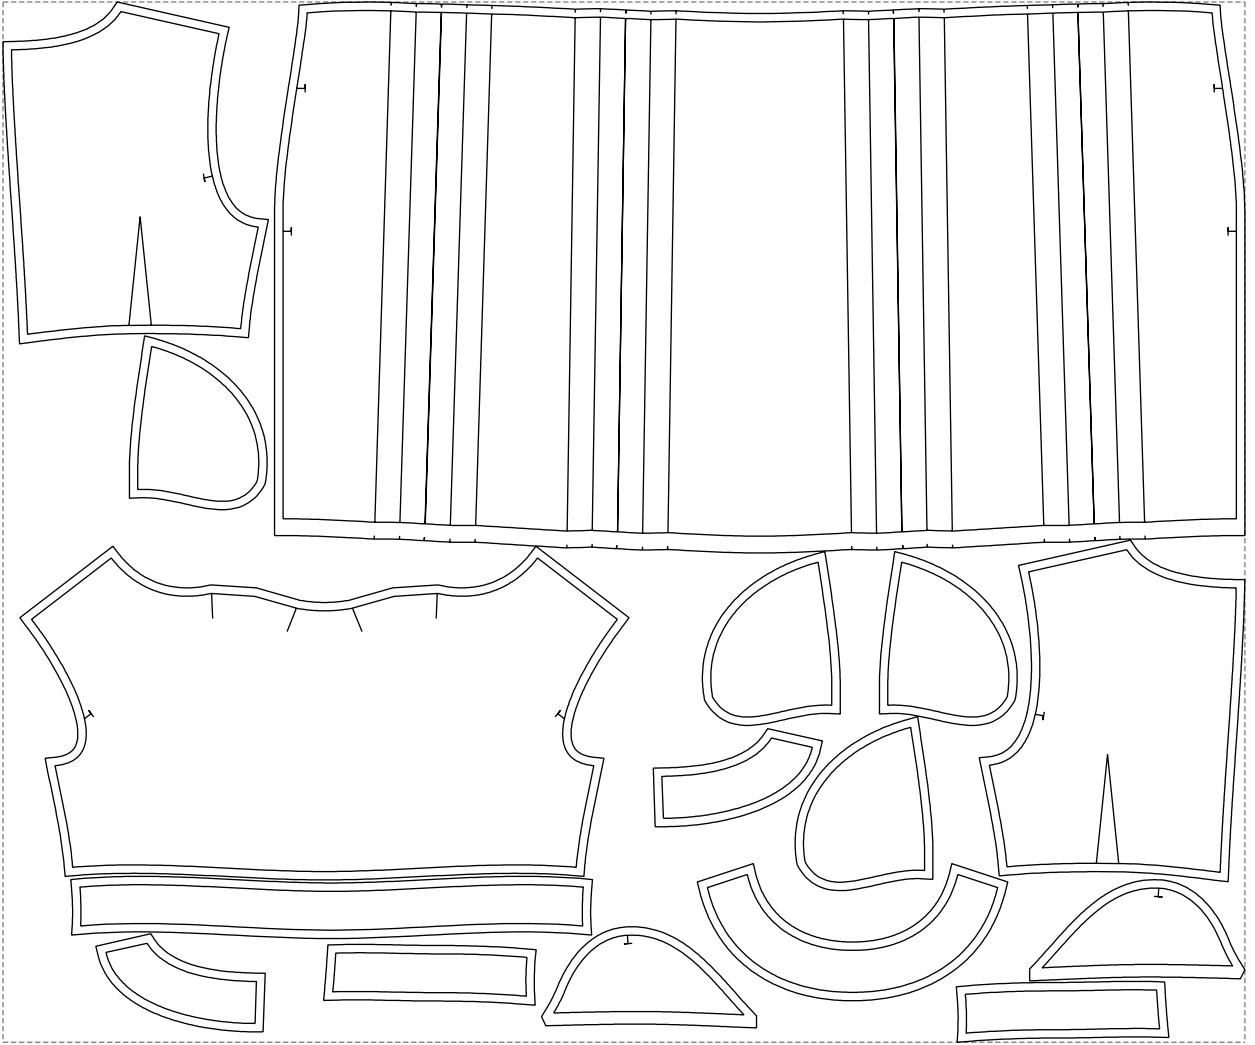

Not for print

Paper size: A4, size:1399.00 x1052.84 mm

# Example

size:1478.95 x1239.03 mm

Maneken =1 ver.0

rz\_1=170

rz\_16=116

rz\_17=100

rz\_18=98.8

rz\_19=124

rz\_20=121

---

. . . . .  
. . . . .  
. . . . .