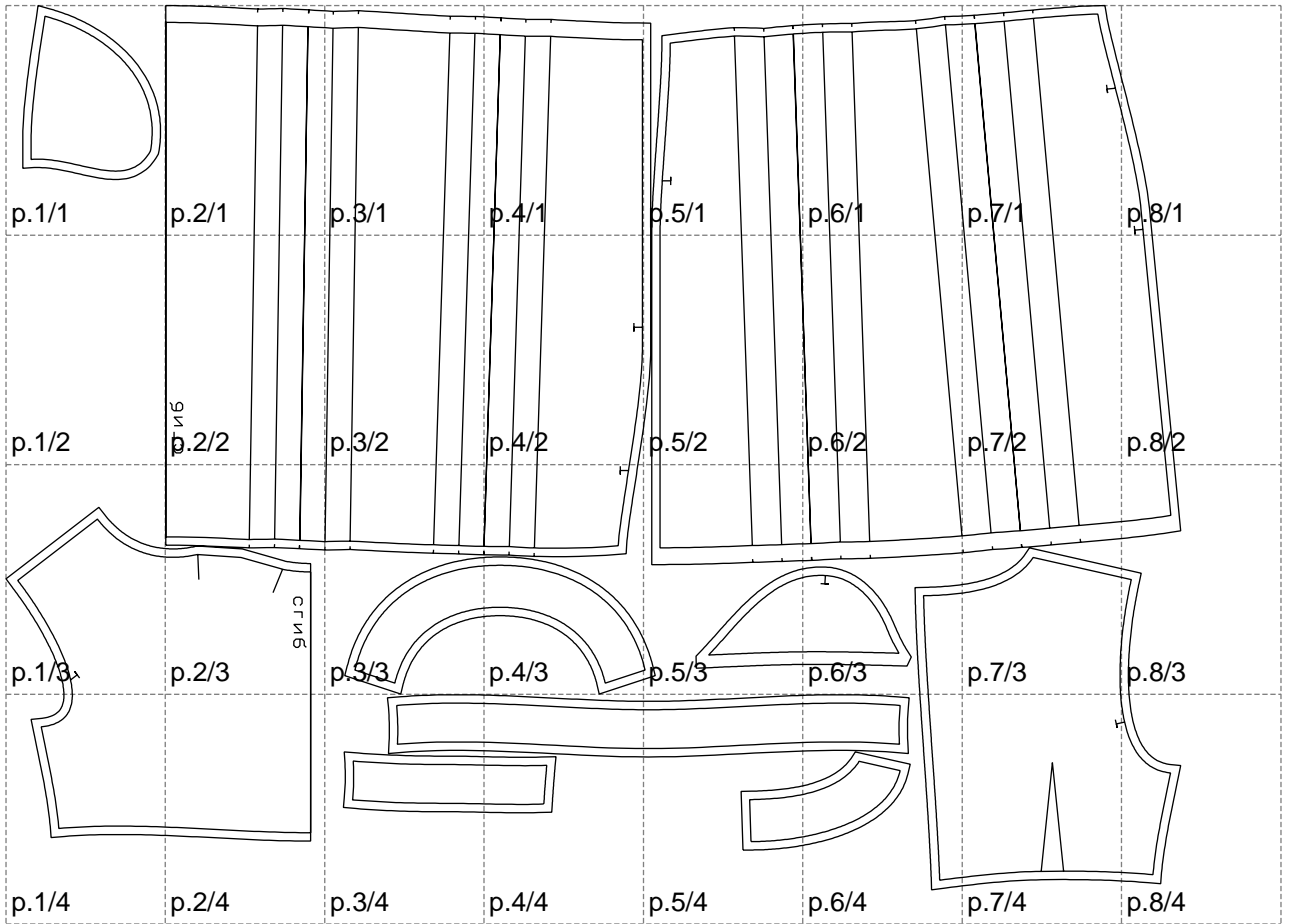

Not for print

Paper size: A4, size:1399.00 x1052.84 mm

# Example

size:1478.95 x1239.03 mm

Maneken =1 ver.0

rz\_1=170

rz\_16=116

rz\_17=100

rz\_18=98.8

rz\_19=124

rz\_20=121

---

. . . . .  
. . . . .  
. . . . .