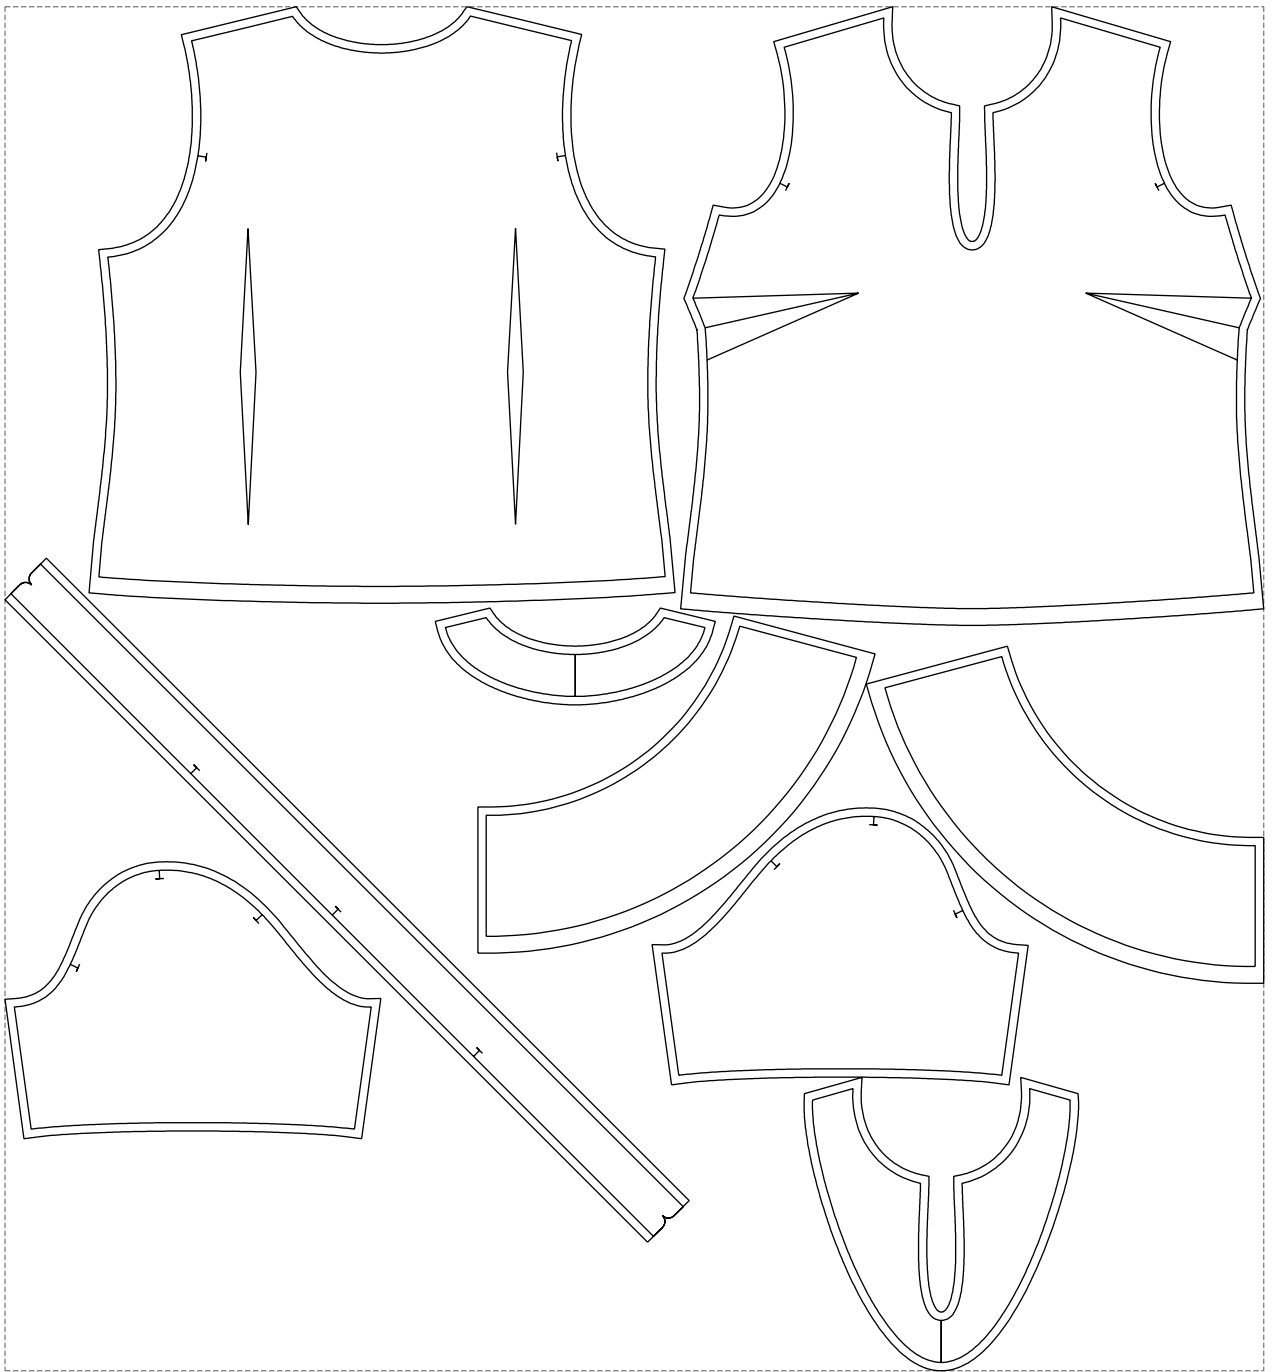

# Example

size:1499.00 x1624.98 mm

Maneken =1 ver.0

rz\_1=170

rz\_16=120

rz\_17=104

rz\_18=103.6

rz\_19=128