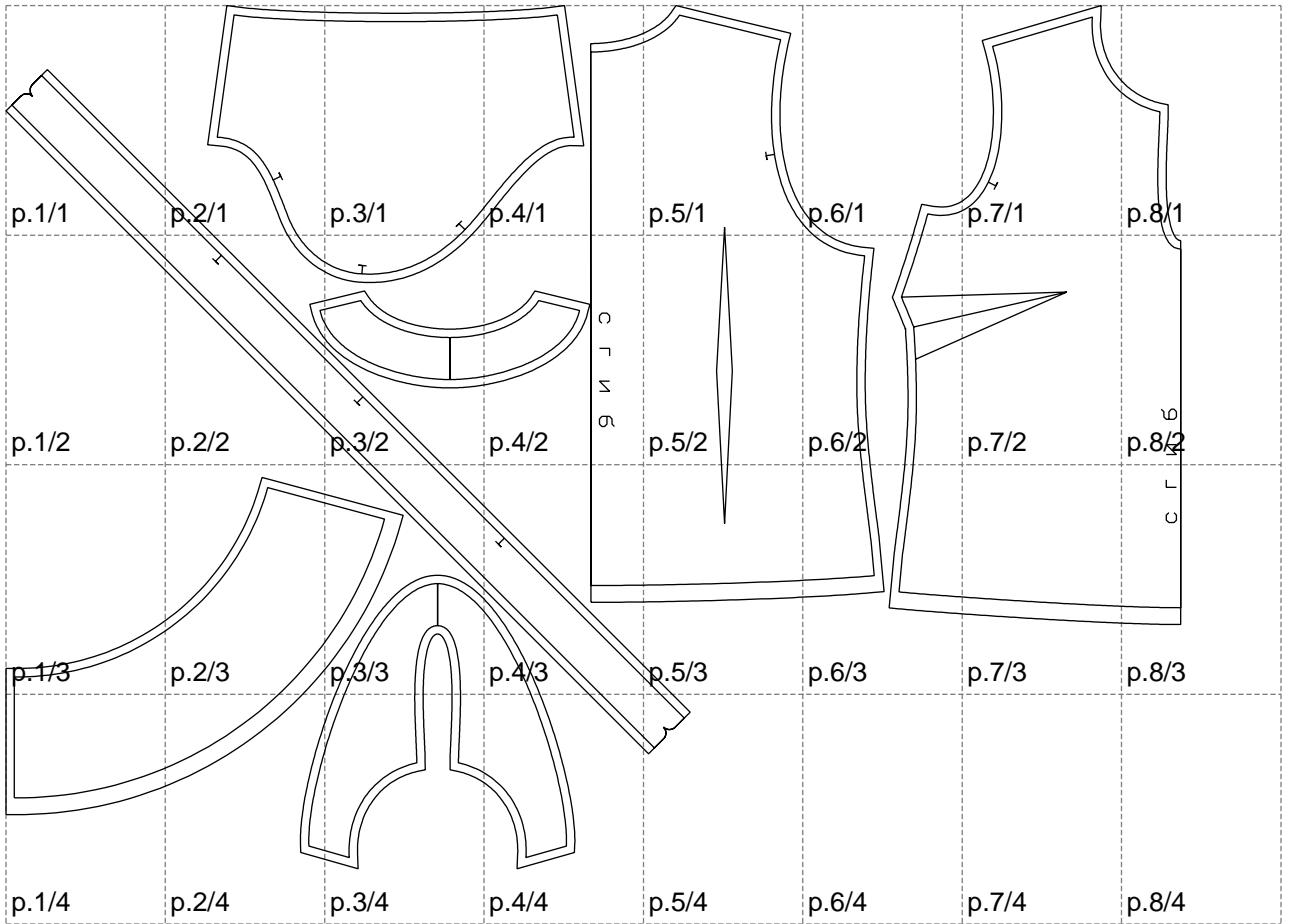

Not for print

Paper size: A4, size:1399.00 x1028.04 mm

# Example

size:1499.00 x1624.98 mm

Maneken =1 ver.0

rz\_1=170

rz\_16=120

rz\_17=104

rz\_18=103.6

rz\_19=128

rz\_20=125.1

---

. . . . .  
. . . . .  
. . . . .