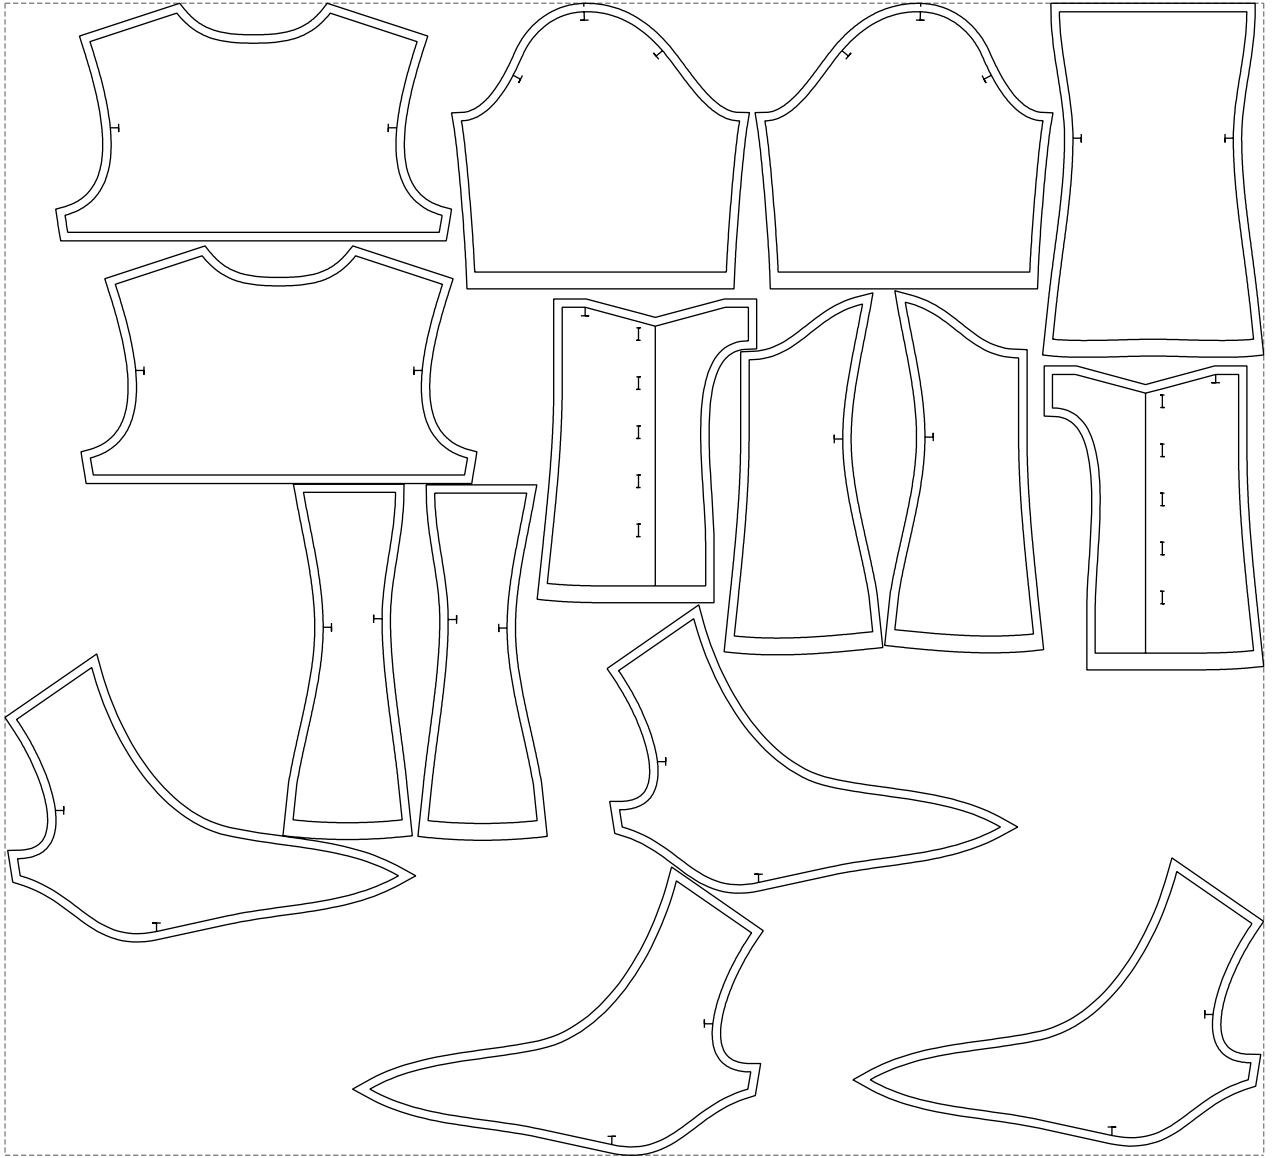

# Example

size:1499.00 x1372.18 mm

Maneken =1 ver.0

rz\_1=170

rz\_16=88

rz\_17=75.6

rz\_18=67.6

rz\_19=96