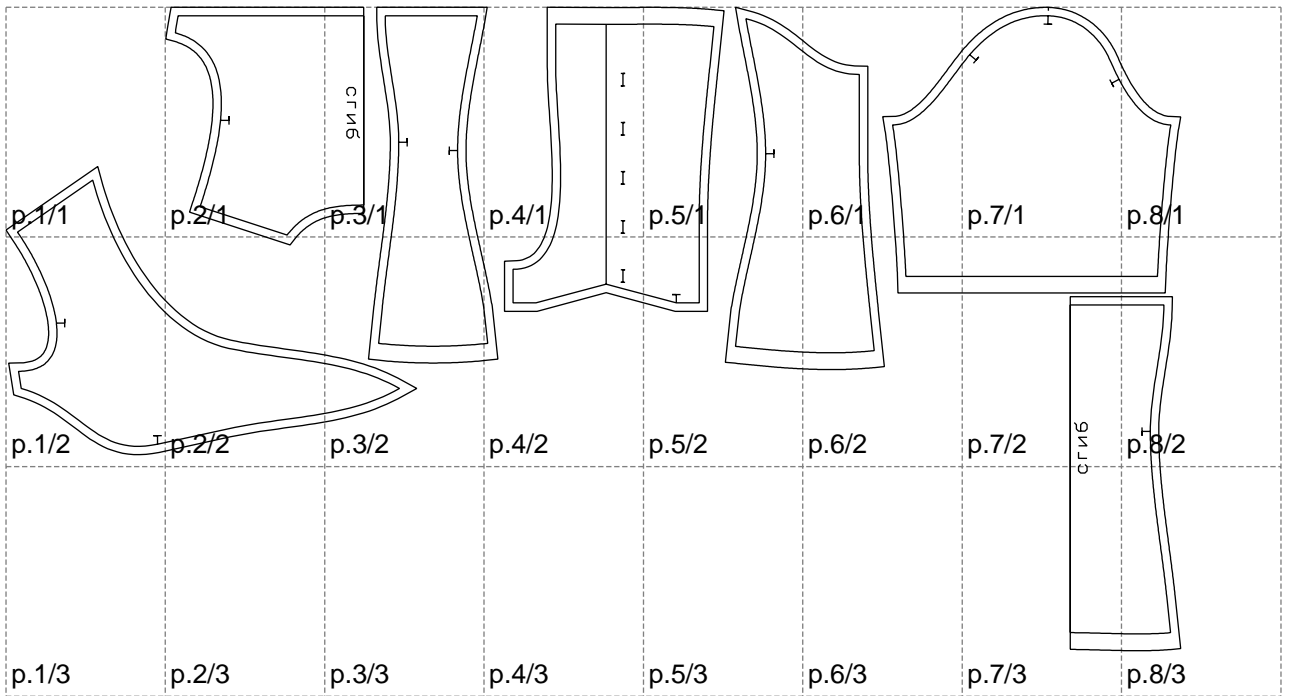

Not for print

Paper size: A4, size:1399.00 x766.05 mm

# Example

size:1499.00 x1372.18 mm

Maneken =1 ver.0

rz\_1=170

rz\_16=88

rz\_17=75.6

rz\_18=67.6

rz\_19=96

rz\_20=94.6

---

. . . . .  
. . . . .  
. . . . .