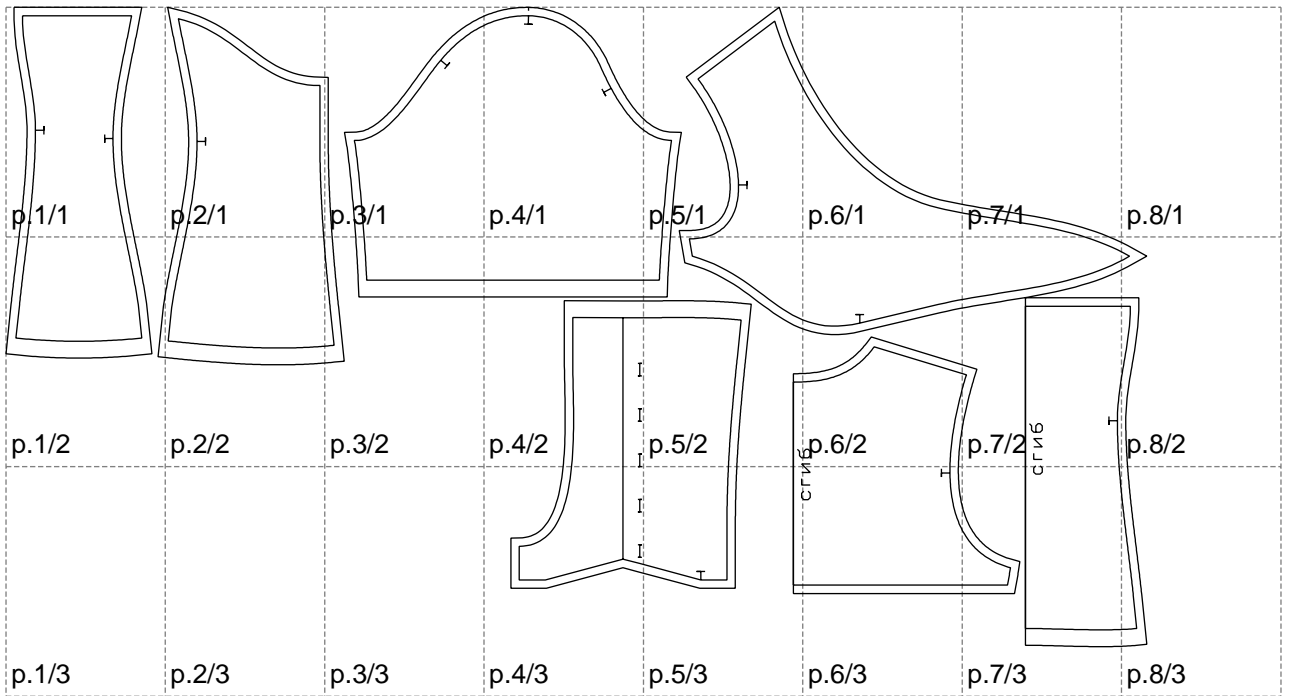

Not for print

Paper size: A4, size:1358.84 x761.23 mm

# Example

size:1499.00 x1693.02 mm

Maneken =1 ver.0

rz\_1=170

rz\_16=104

rz\_17=88.9

rz\_18=84.4

rz\_19=112

rz\_20=109.3

---

. . . . .  
. . . . .  
. . . . .