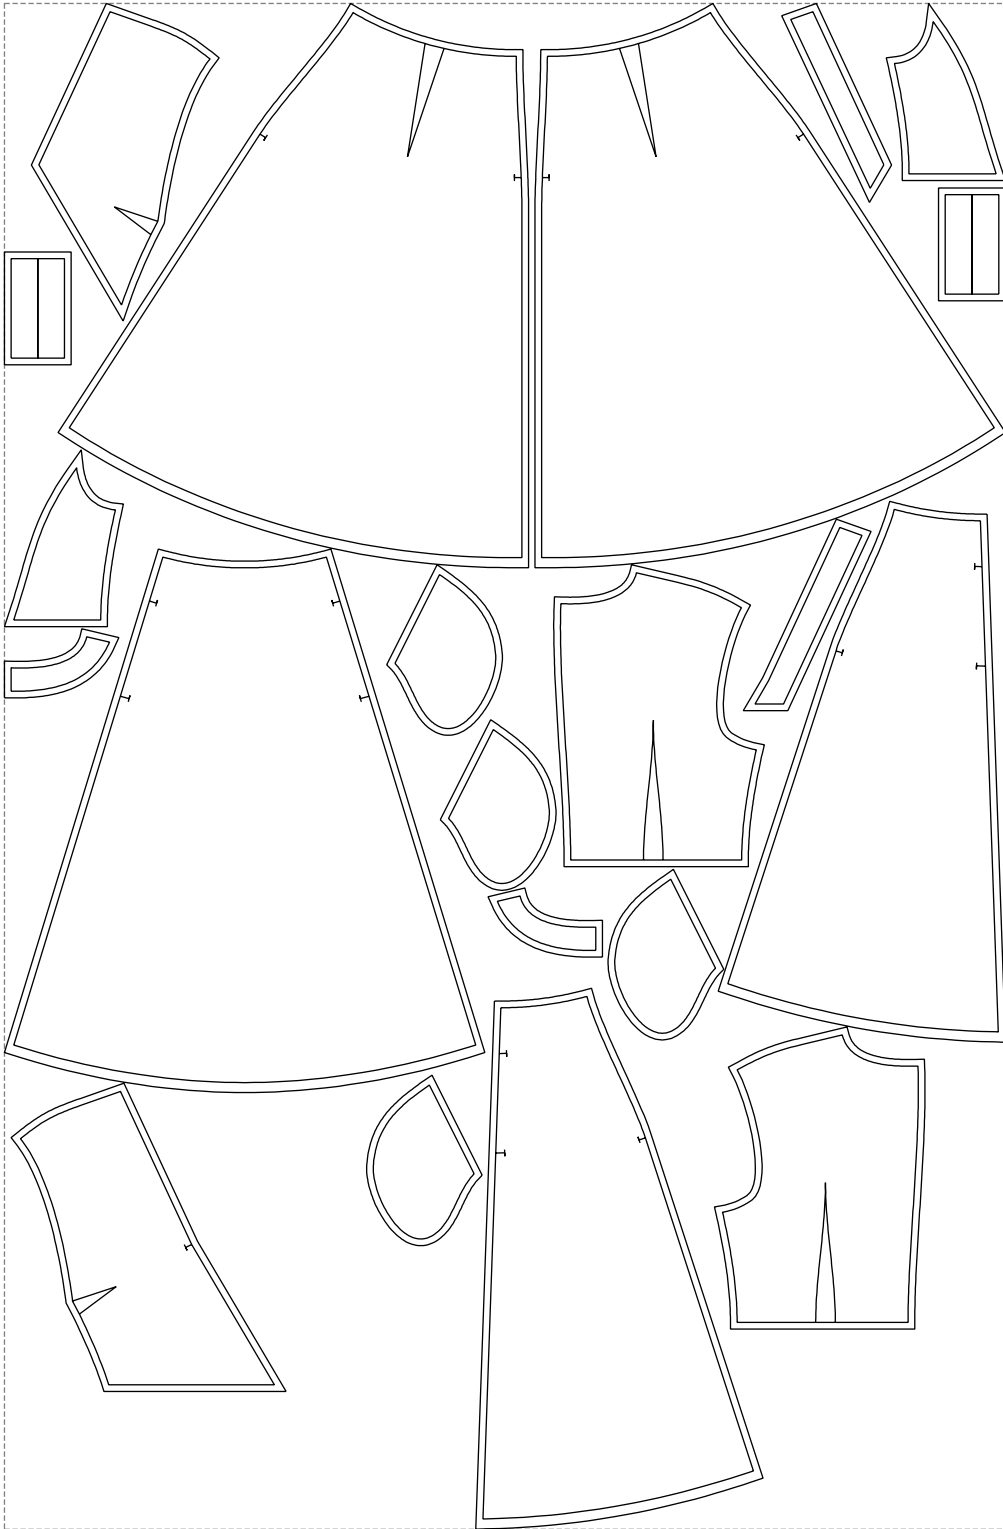

Not for print

Paper size: A4, size:1399.00 x1318.94 mm

# Example

size:1499.00 x2285.69 mm

Maneken =1 ver.0

rz\_1=170

rz\_16=108

rz\_17=92.5

rz\_18=89.2

rz\_19=116