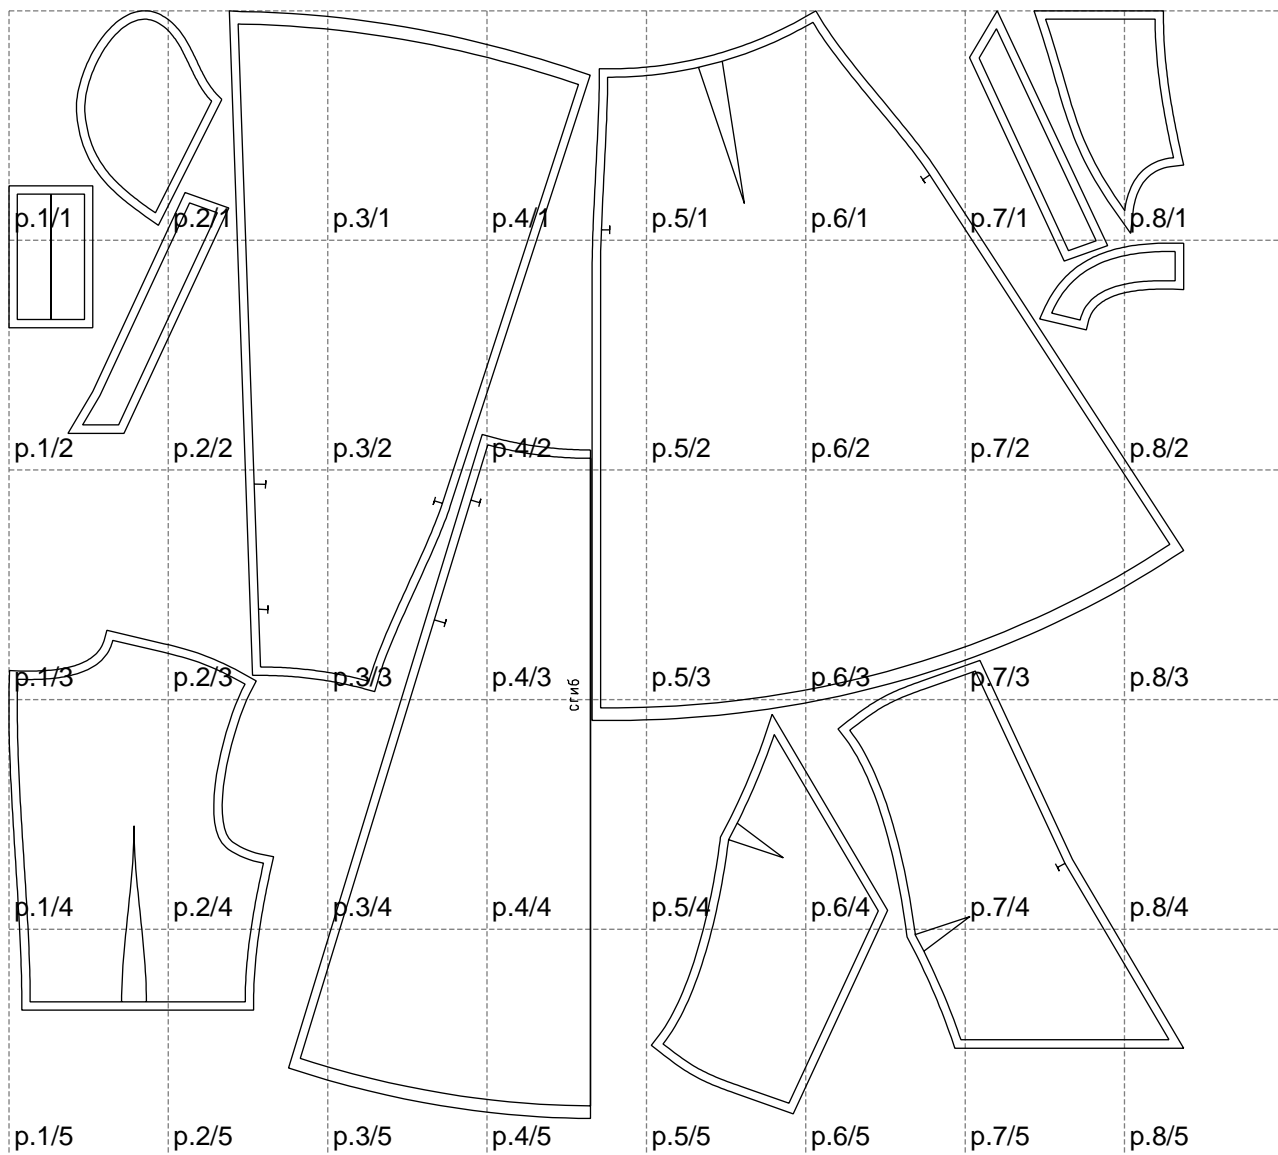

Not for print

Paper size: A4, size:1399.00 x1318.94 mm

# Example

size:1499.00 x2285.69 mm

Maneken =1 ver.0

rz\_1=170

rz\_16=108

rz\_17=92.5

rz\_18=89.2

rz\_19=116

rz\_20=113

---

. . . . .  
. . . . .  
. . . . .