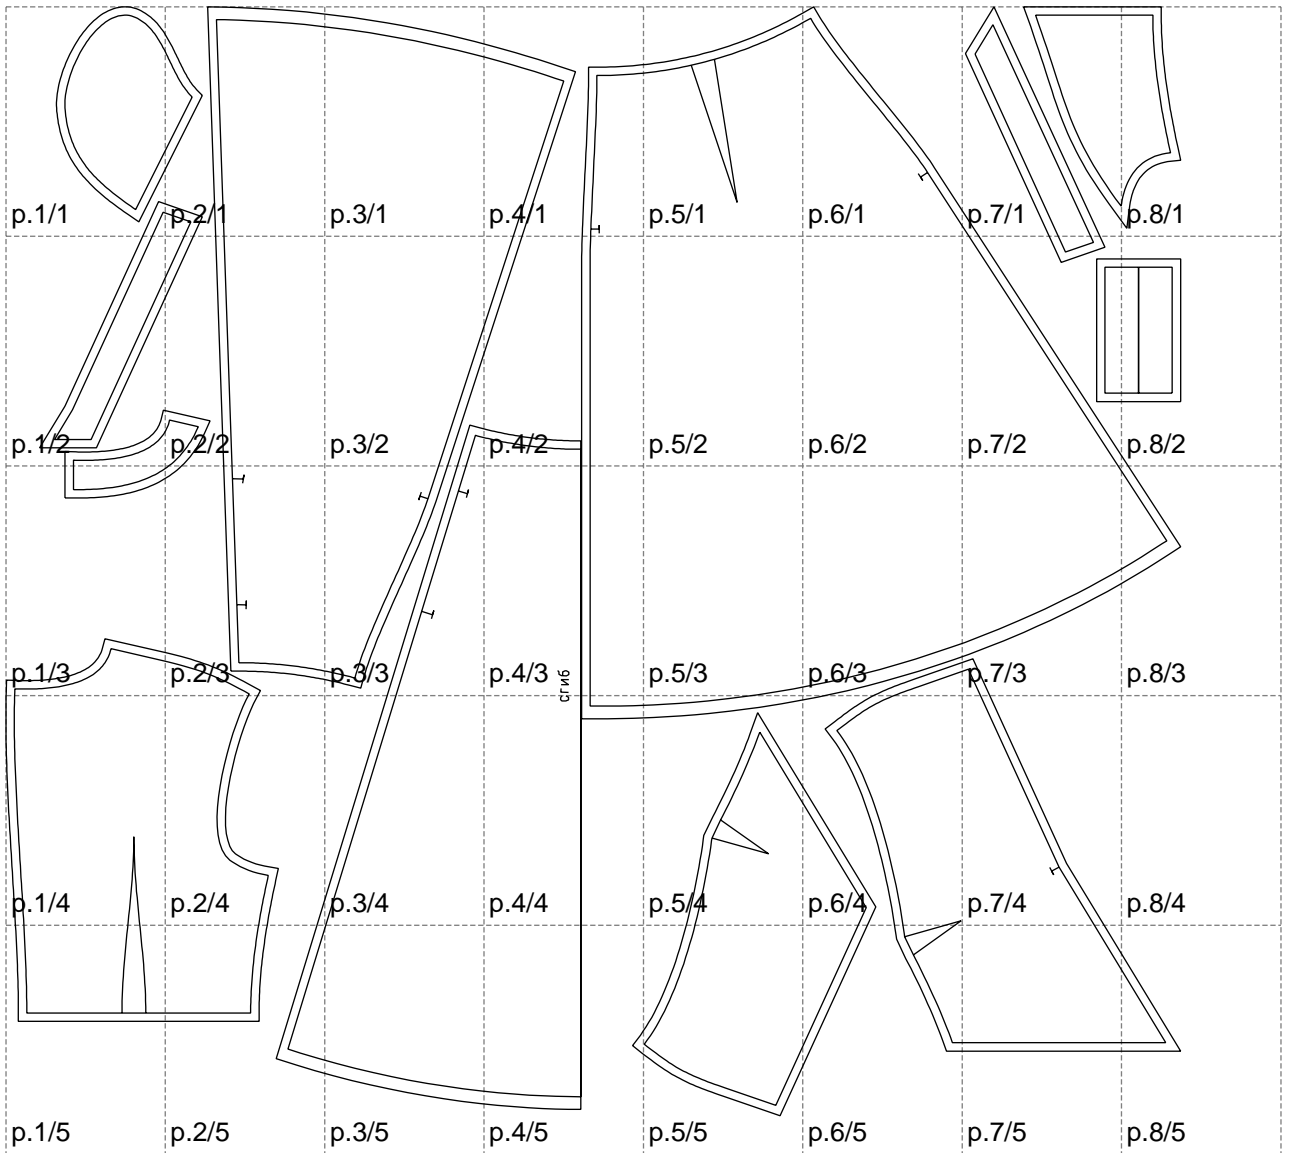

Not for print

Paper size: A4, size:1399.00 x1320.72 mm

# Example

size:1499.00 x2301.70 mm

Maneken =1 ver.0

rz\_1=170

rz\_16=112

rz\_17=96.2

rz\_18=94

rz\_19=120

rz\_20=117

---

. . . . .  
. . . . .  
. . . . .