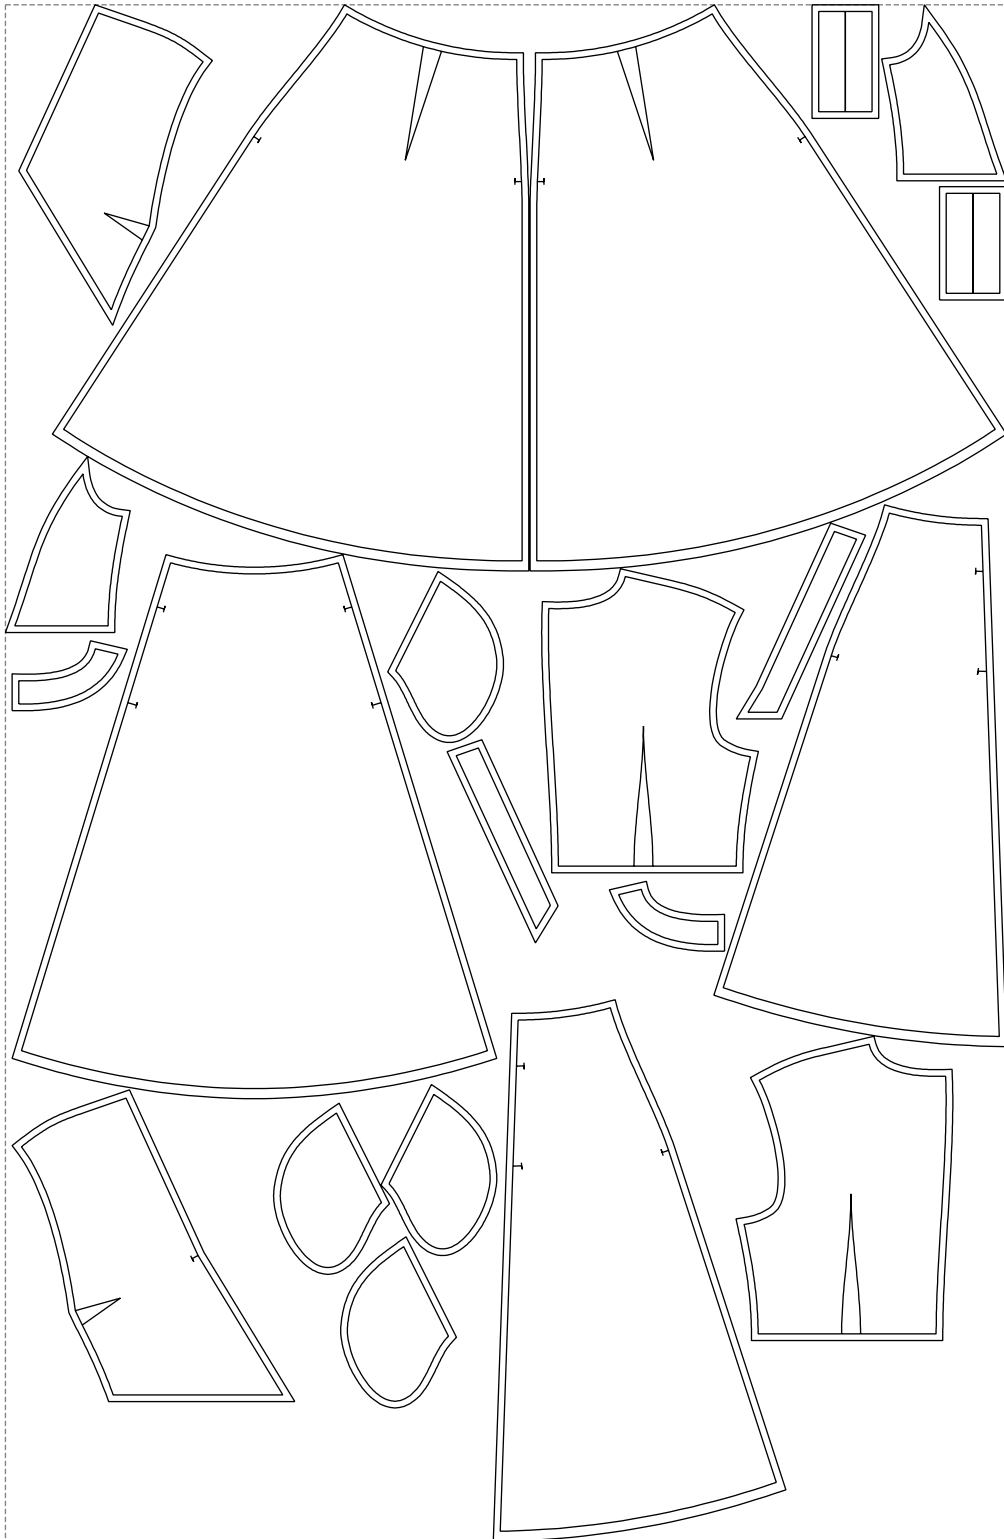

Not for print

Paper size: A4, size:1399.00 x1320.72 mm

# Example

size:1499.00 x2301.70 mm

Maneken =1 ver.0

rz\_1=170

rz\_16=112

rz\_17=96.2

rz\_18=94

rz\_19=120

rz\_20=117

---

. . . . .  
. . . . .  
. . . . .