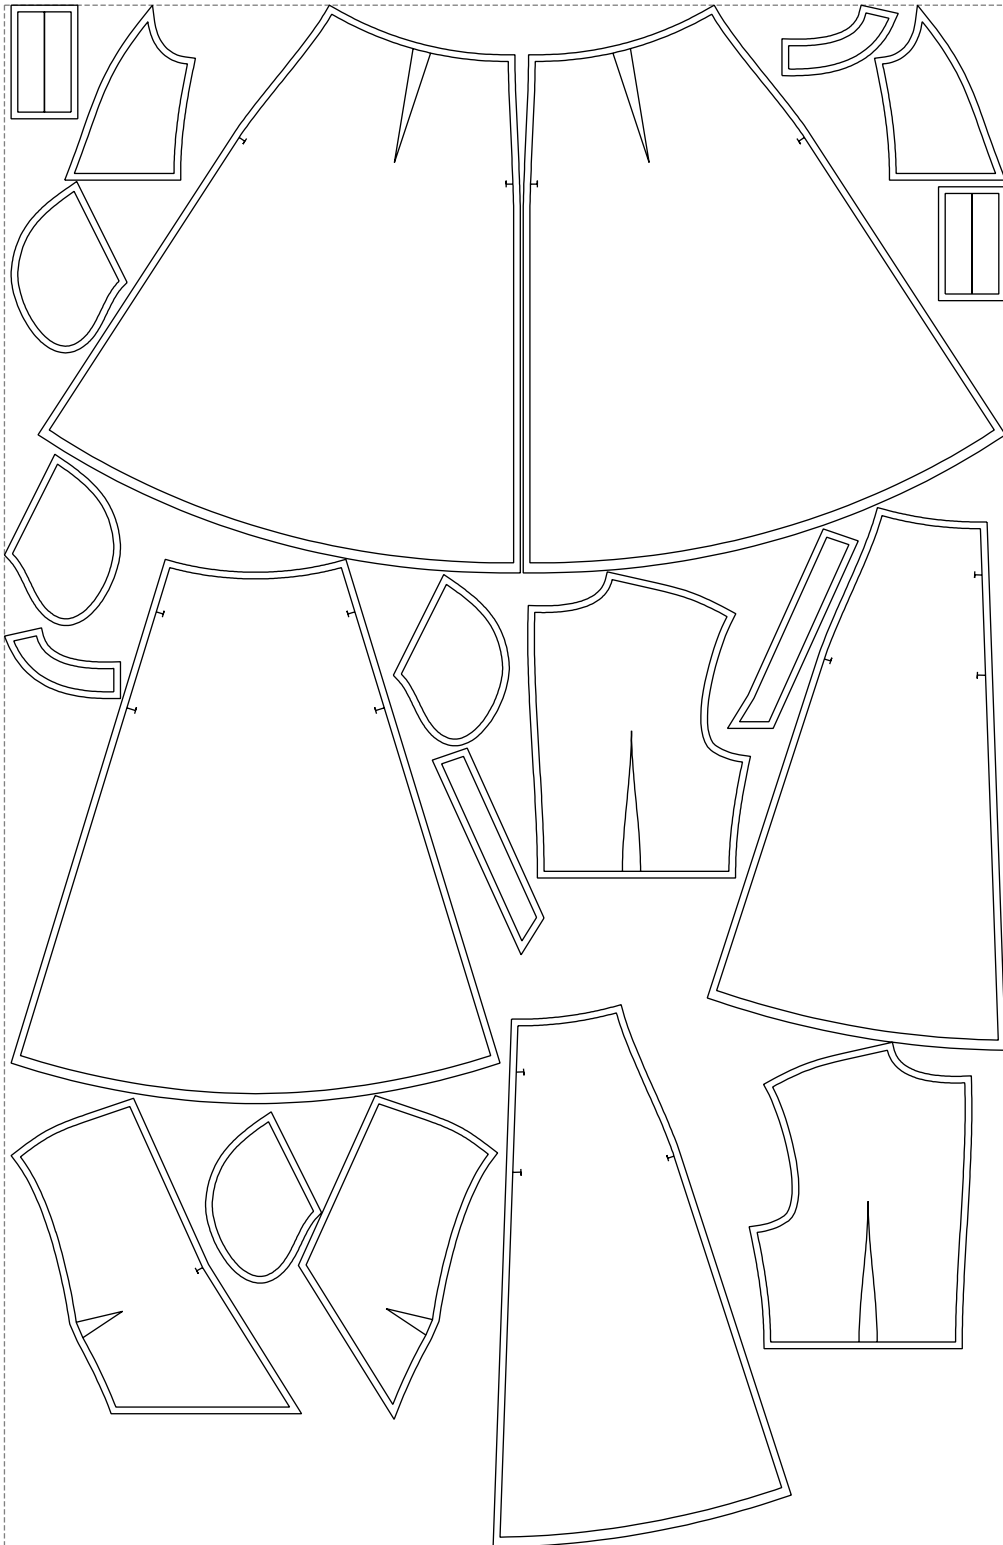

Not for print

Paper size: A4, size:1399.00 x1344.62 mm

# Example

size:1499.00 x2310.30 mm

Maneken =1 ver.0

rz\_1=170

rz\_16=116

rz\_17=100

rz\_18=98.8

rz\_19=124

rz\_20=121

---

. . . . .  
. . . . .  
. . . . .