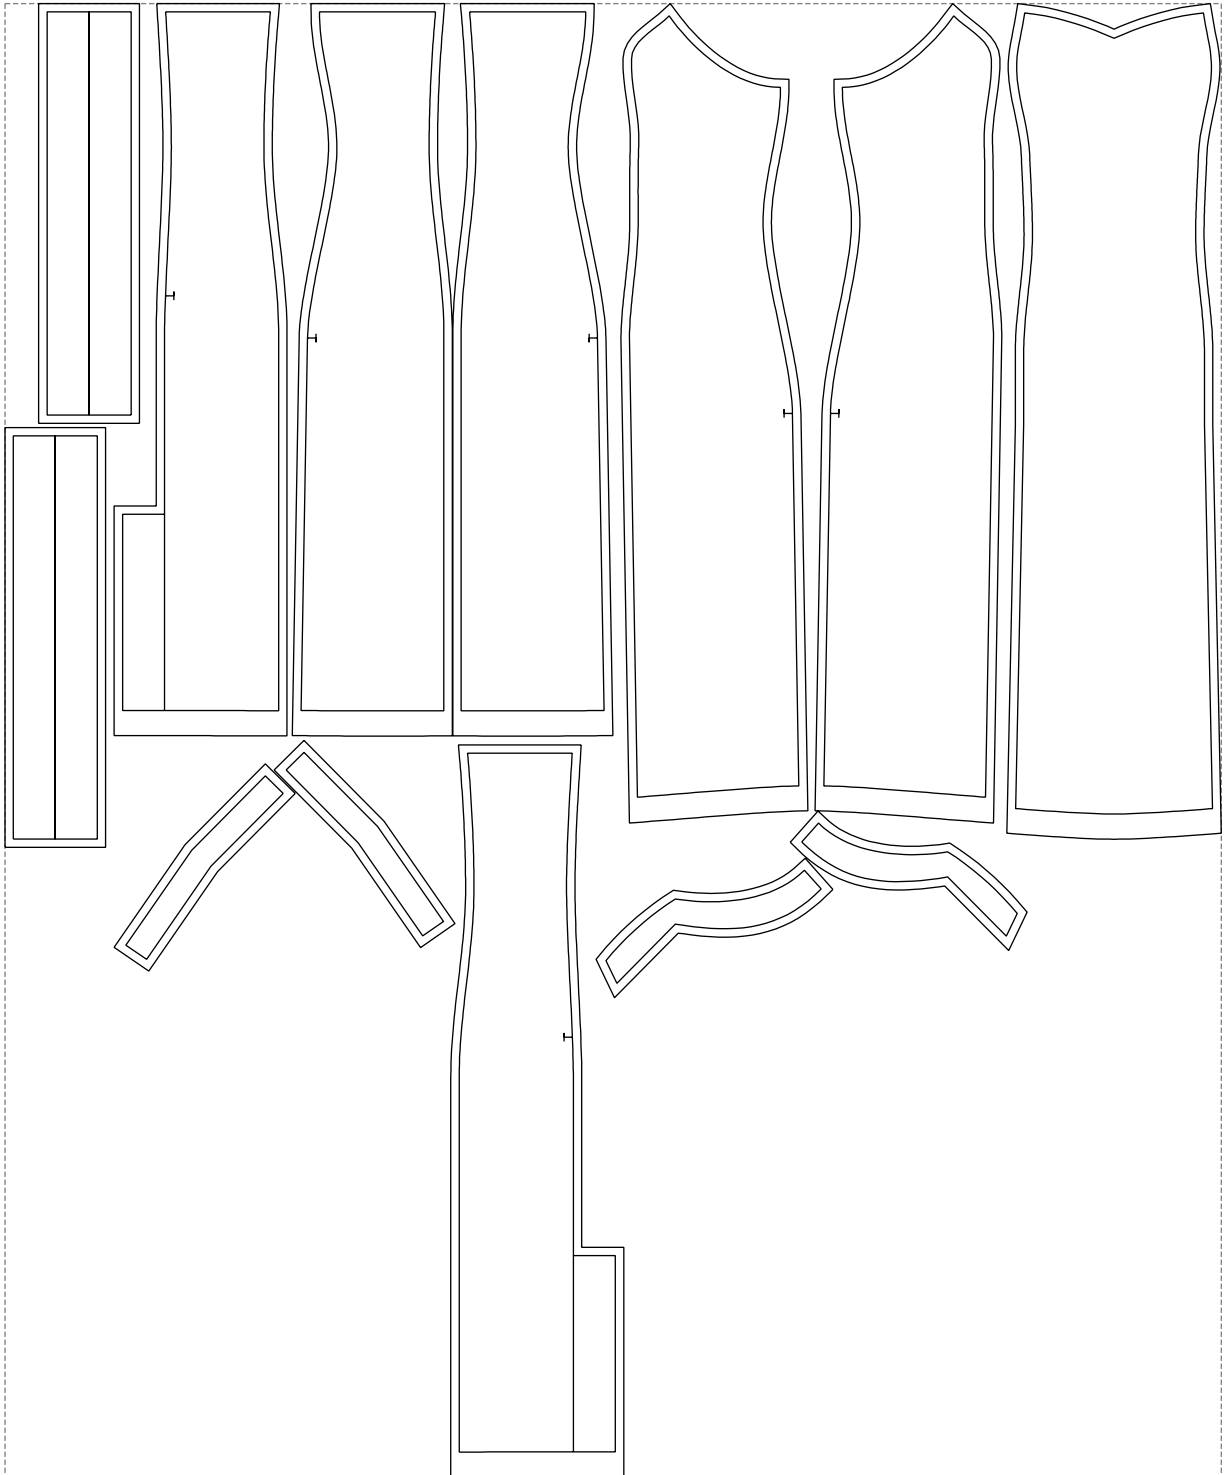

Not for print

Paper size: A4, size:1399.00 x995.42 mm

# Example

size:1448.67 x1755.48 mm

Maneken =1 ver.0

rz\_1=170

rz\_16=108

rz\_17=92.5

rz\_18=89.2

rz\_19=116