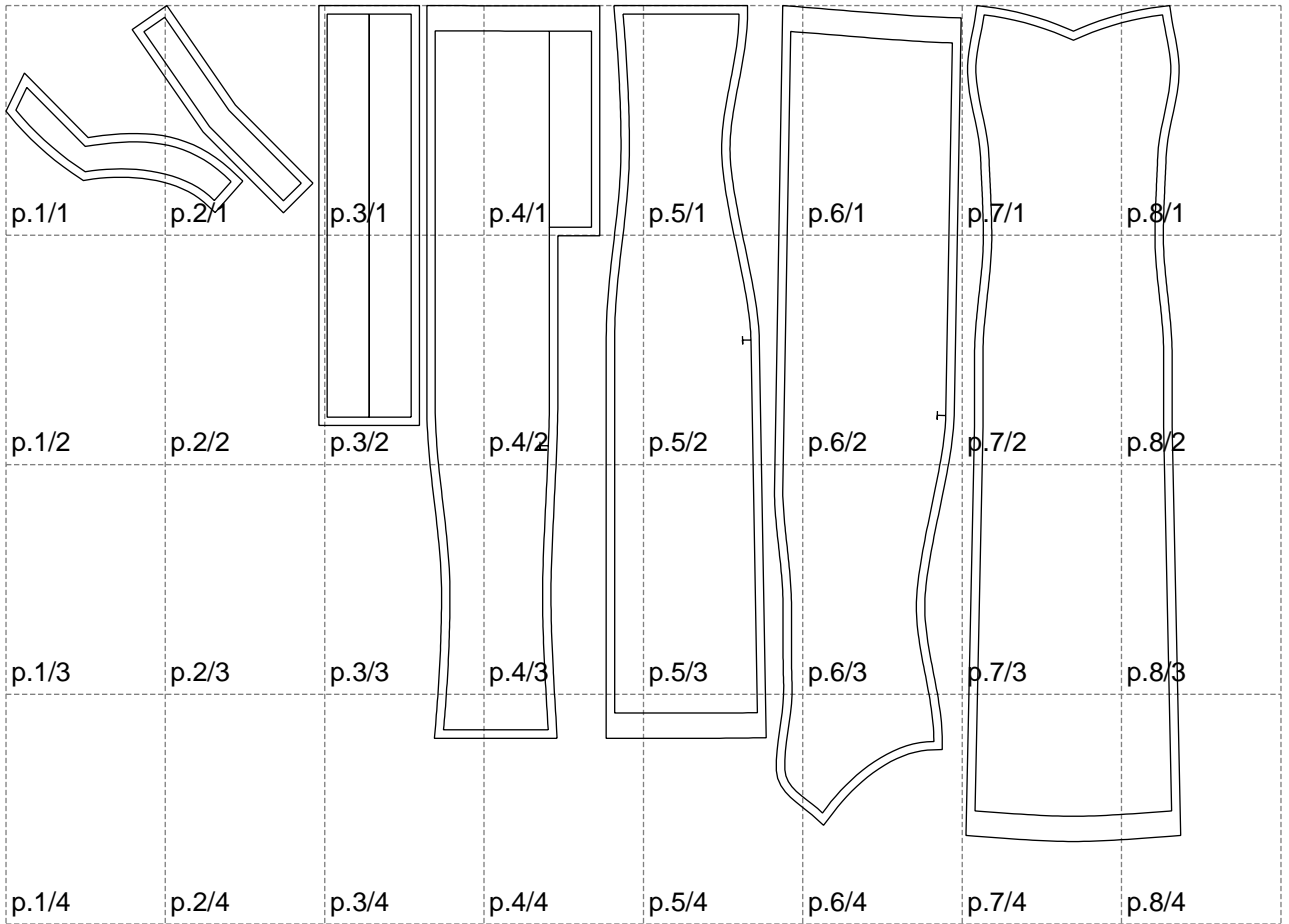

Not for print

Paper size: A4, size:1399.00 x995.42 mm

# Example

size:1448.67 x1755.48 mm

Maneken =1 ver.0

rz\_1=170

rz\_16=108

rz\_17=92.5

rz\_18=89.2

rz\_19=116

rz\_20=113

---

. . . . .  
. . . . .  
. . . . .