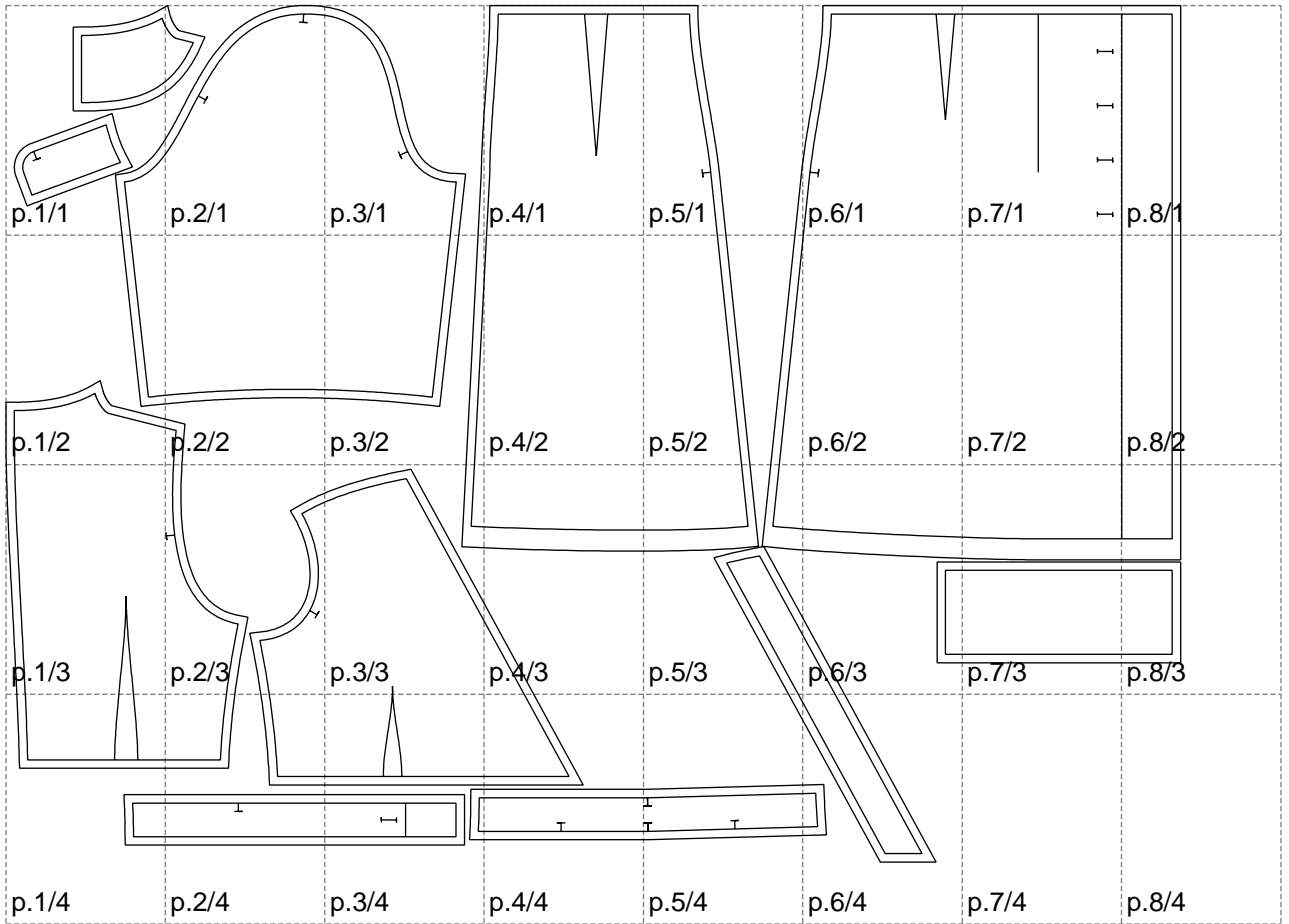

Not for print

Paper size: A4, size:1399.00 x1019.95 mm

# Example

size:1499.00 x1919.22 mm

Maneken =1 ver.0

rz\_1=170

rz\_16=96

rz\_17=82

rz\_18=76

rz\_19=104

rz\_20=101.8

---

. . . . .  
. . . . .  
. . . . .