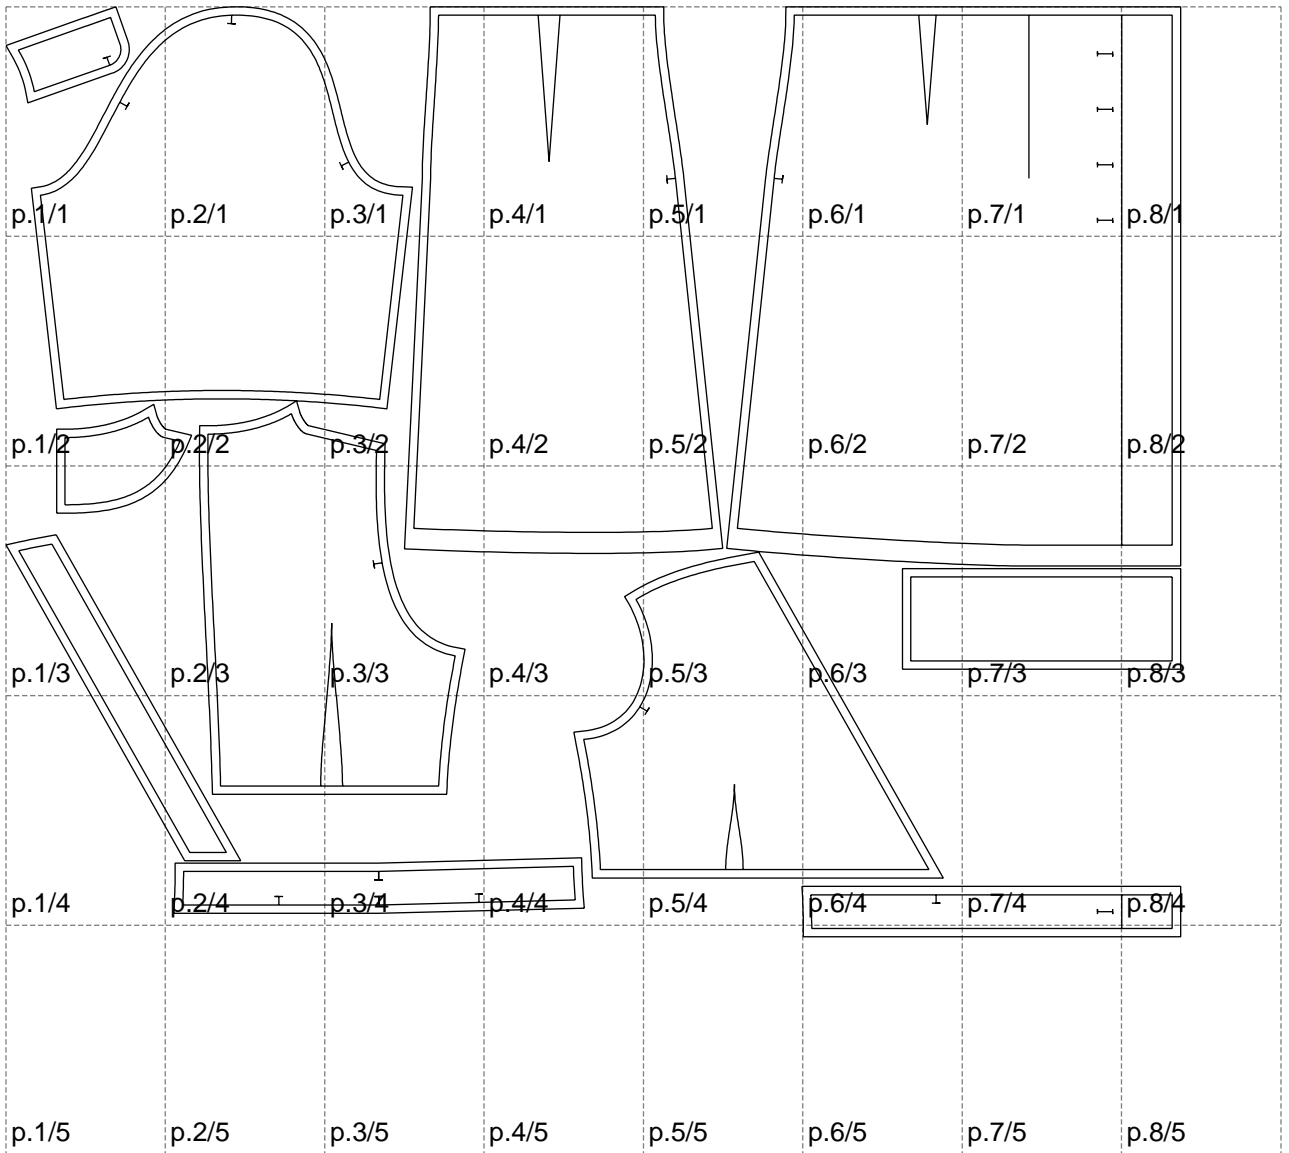

Not for print

Paper size: A4, size:1399.00 x1107.50 mm

# Example

size:1499.00 x1939.04 mm

Maneken =1 ver.0

rz\_1=170

rz\_16=108

rz\_17=92.5

rz\_18=89.2

rz\_19=116

rz\_20=113

---

. . . . .  
. . . . .  
. . . . .