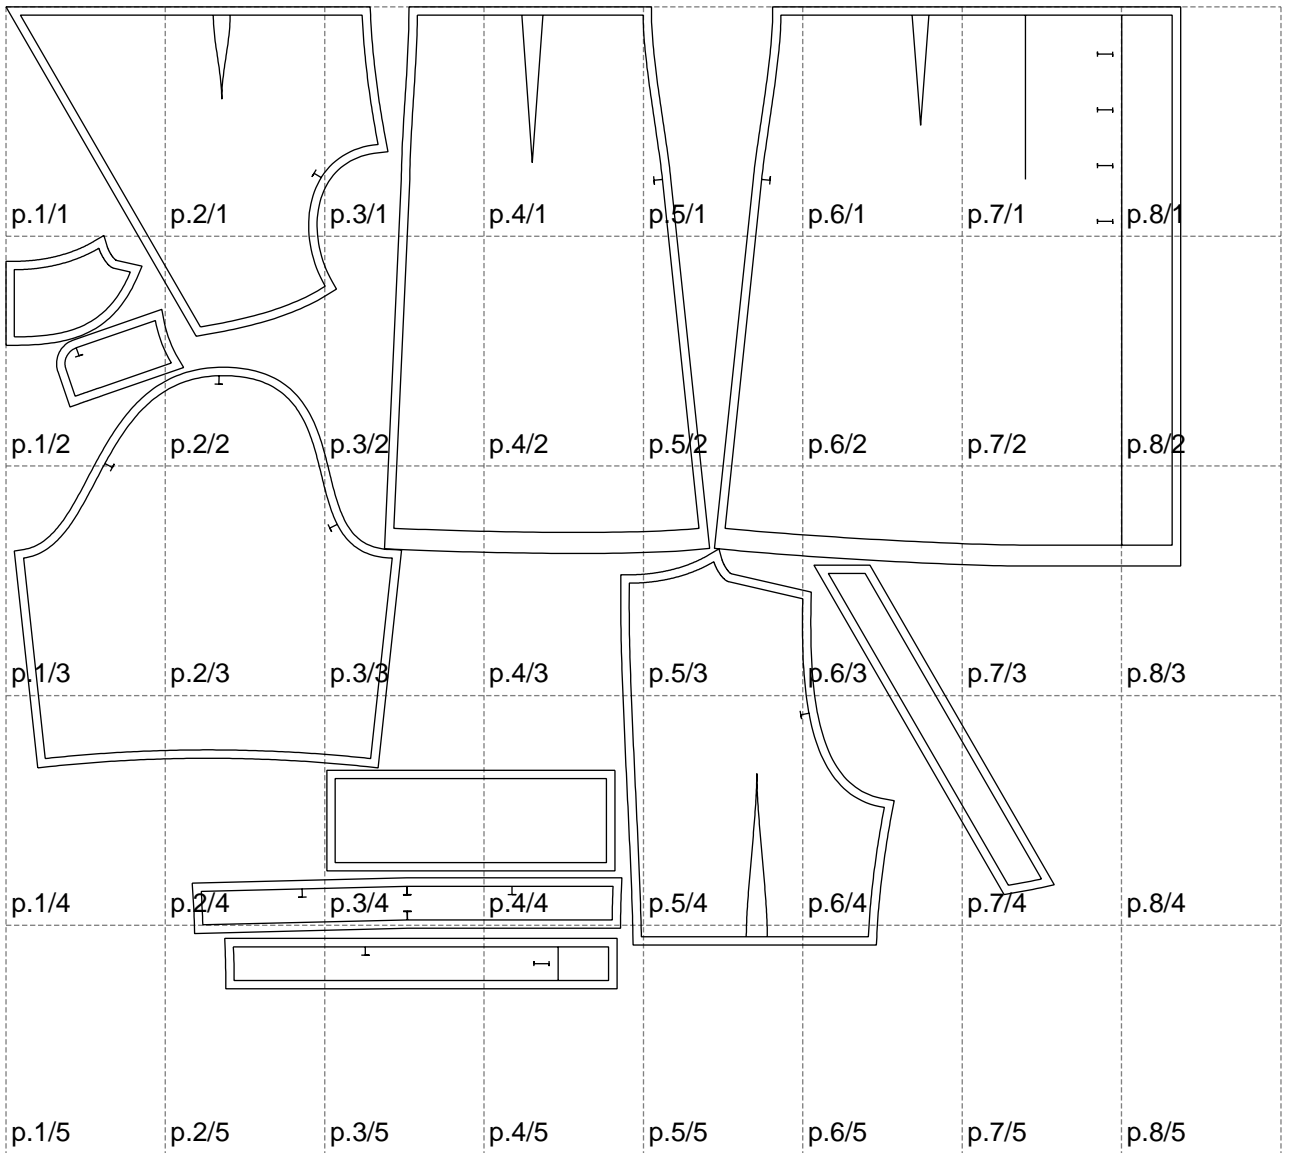

Not for print

Paper size: A4, size:1399.00 x1169.37 mm

# Example

size:1499.00 x2029.83 mm

Maneken =1 ver.0

rz\_1=170

rz\_16=112

rz\_17=96.2

rz\_18=94

rz\_19=120

rz\_20=117

---

. . . . .  
. . . . .  
. . . . .