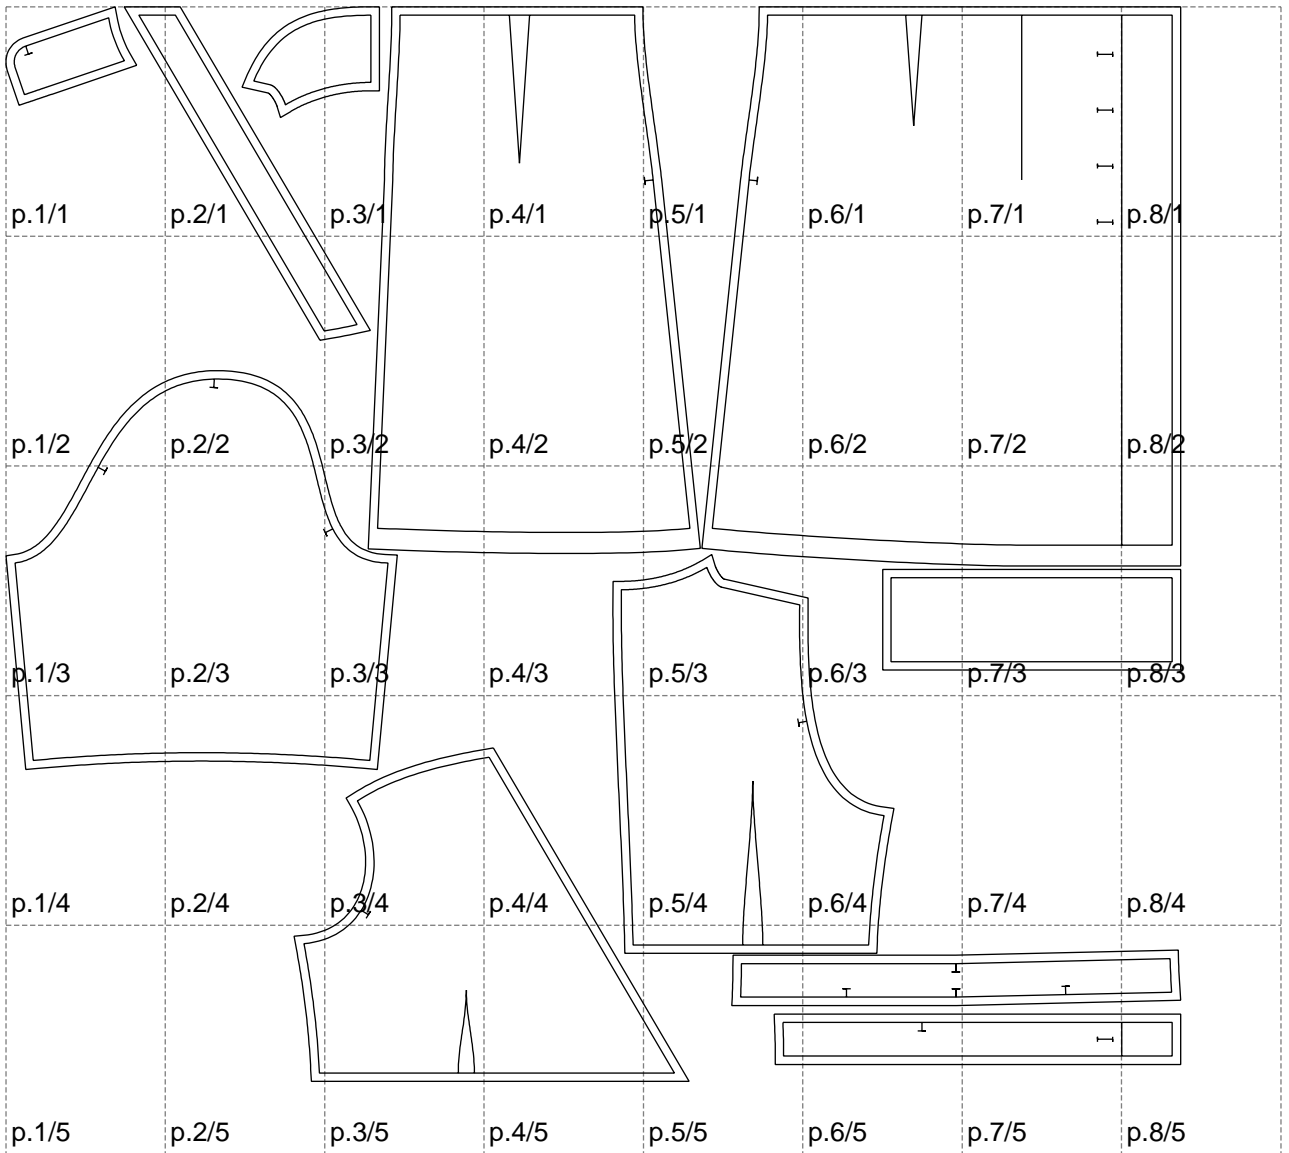

Not for print

Paper size: A4, size:1399.00 x1279.66 mm

# Example

size:1499.00 x2164.76 mm

Maneken =1 ver.0

rz\_1=170

rz\_16=116

rz\_17=100

rz\_18=98.8

rz\_19=124

rz\_20=121

---

. . . . .  
. . . . .  
. . . . .