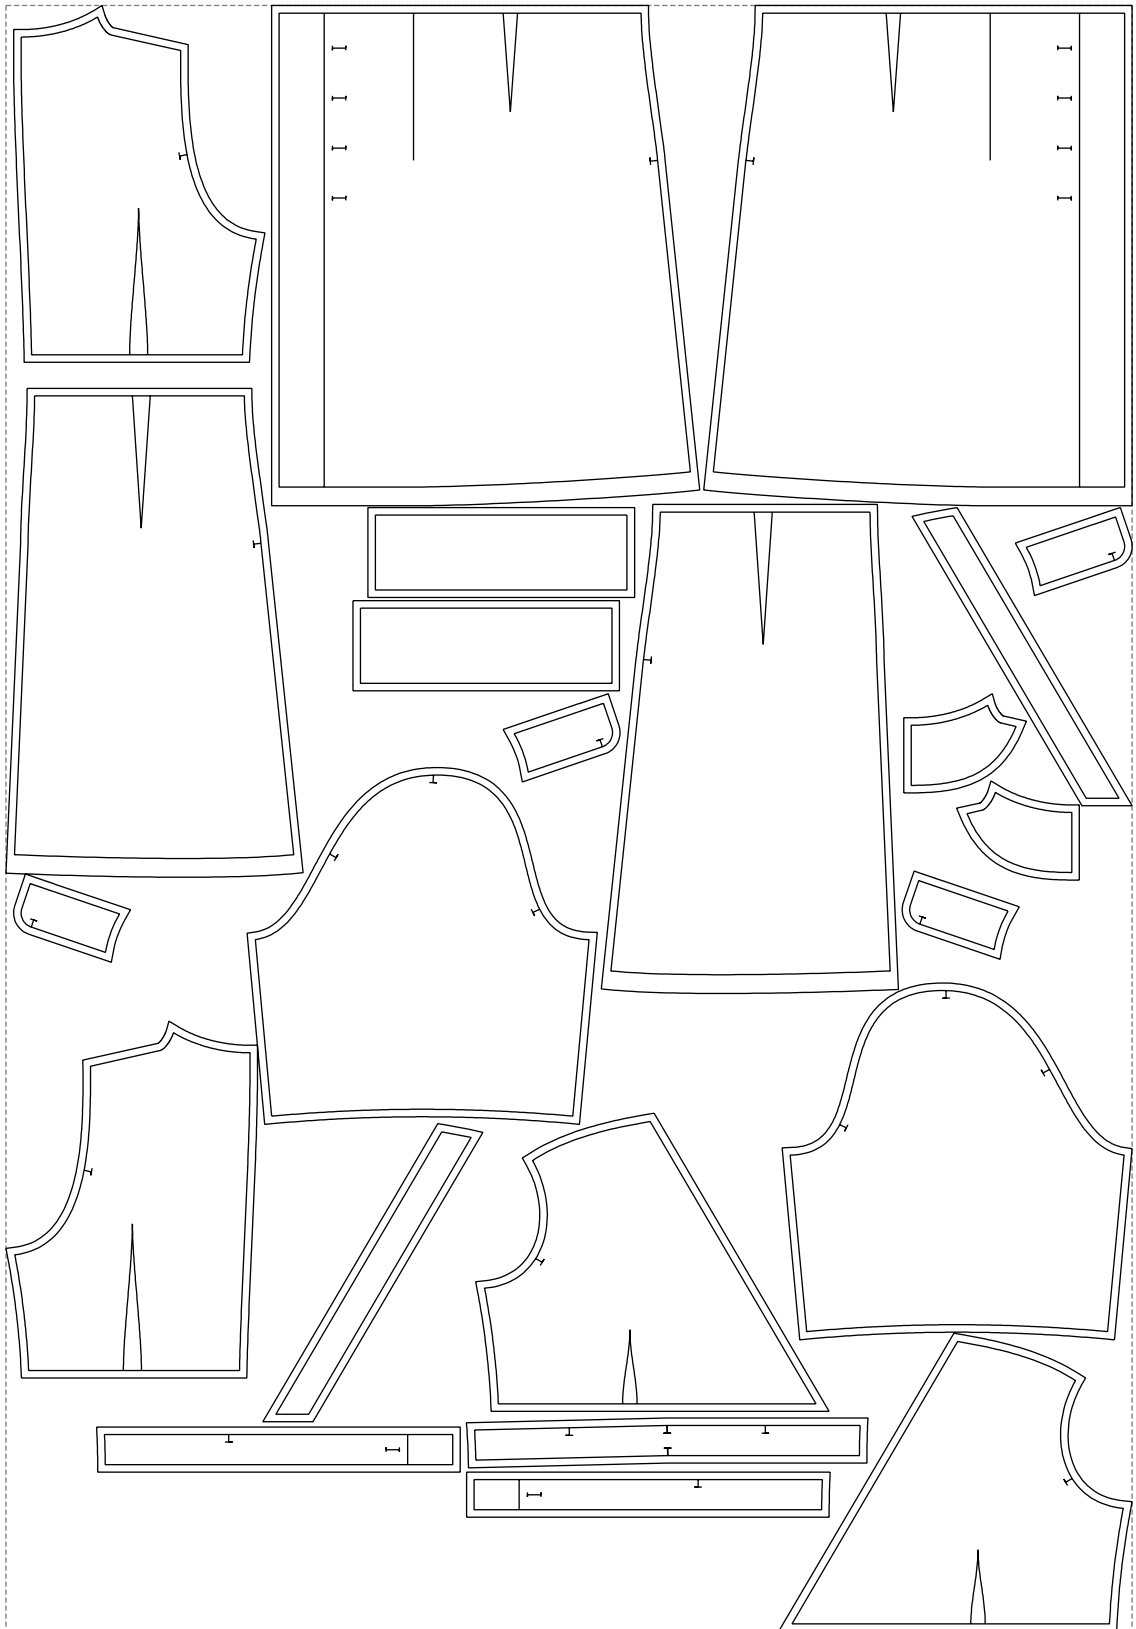

Not for print

Paper size: A4, size:1399.00 x1279.66 mm

# Example

size:1499.00 x2164.76 mm

Maneken =1 ver.0

rz\_1=170

rz\_16=116

rz\_17=100

rz\_18=98.8

rz\_19=124

rz\_20=121

---

. . . . .  
. . . . .  
. . . . .