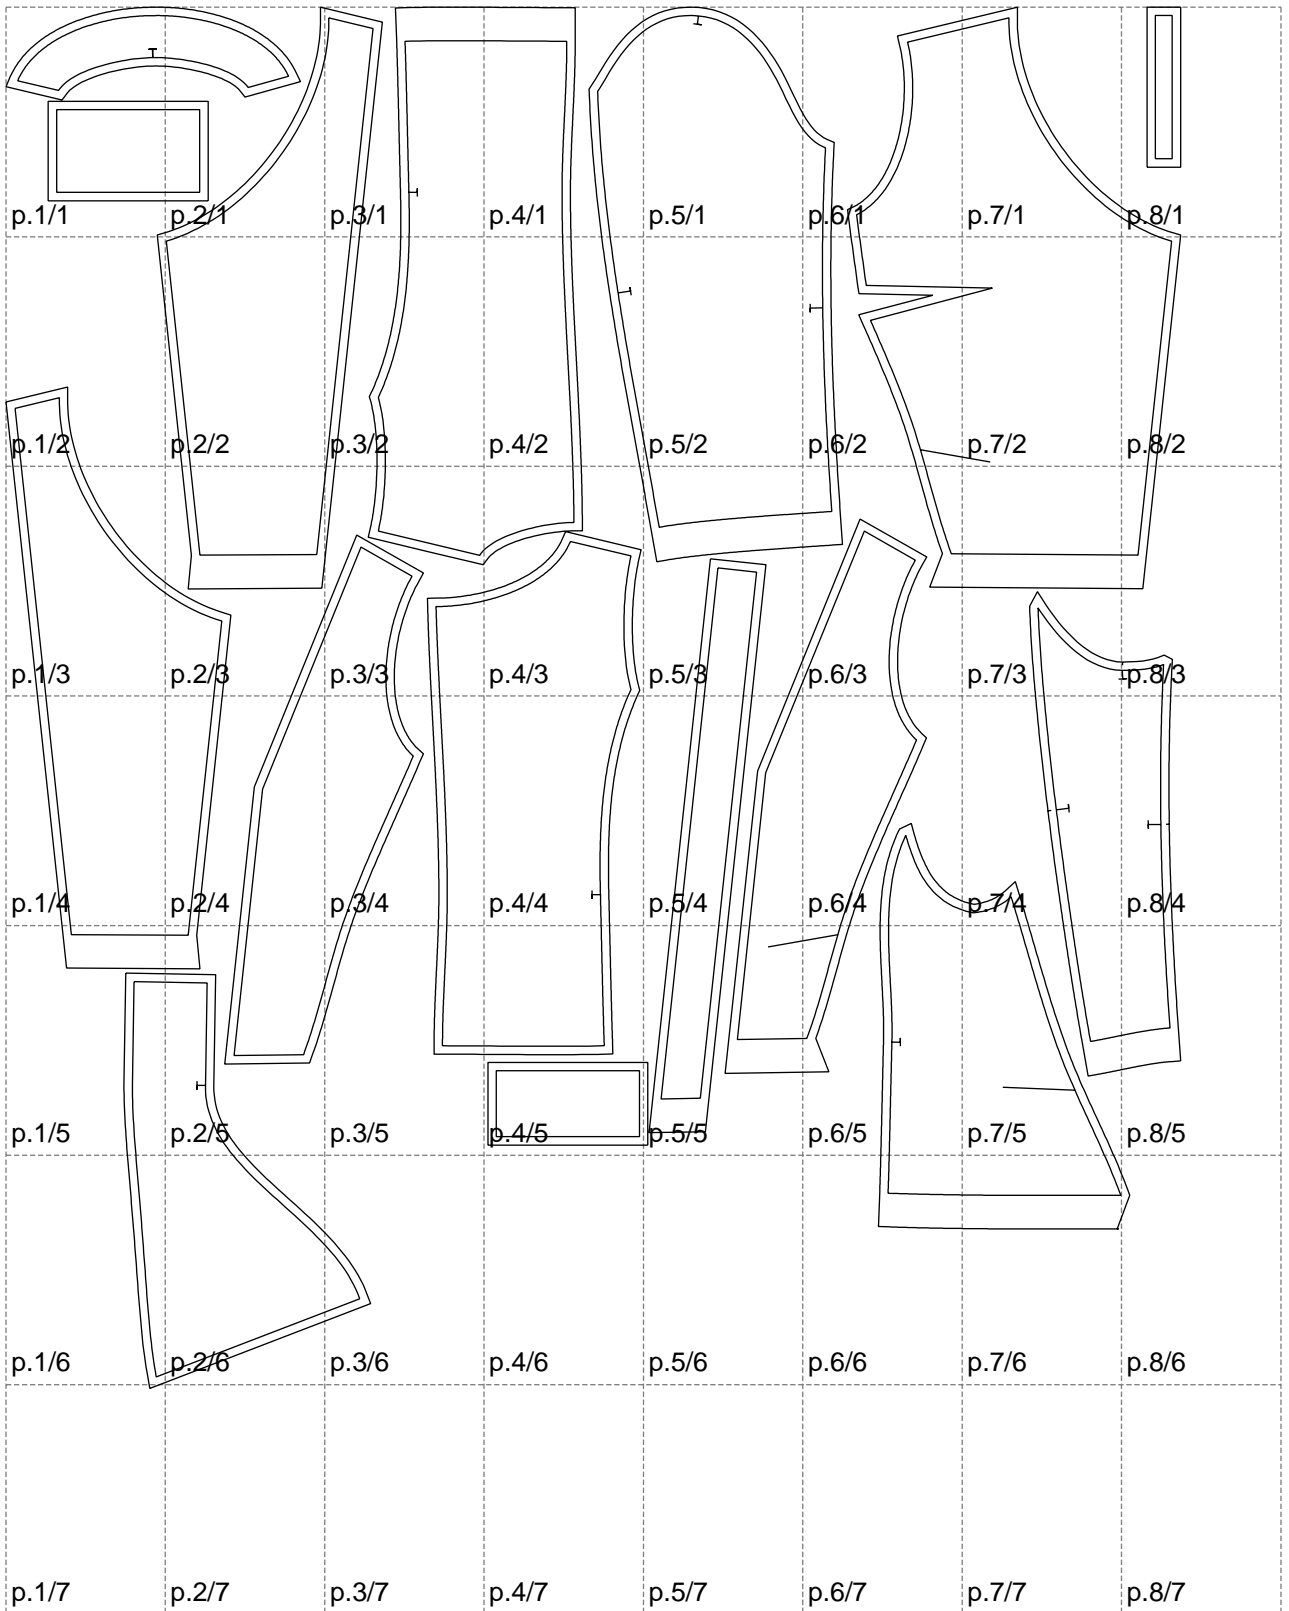

Not for print

Paper size: A4, size:1399.00 x1644.68 mm

# Example

size:1499.00 x2271.31 mm

Maneken =1 ver.0

rz\_1=170

rz\_16=116

rz\_17=100

rz\_18=98.8

rz\_19=124

rz\_20=121

---

. . . . .  
. . . . .  
. . . . .