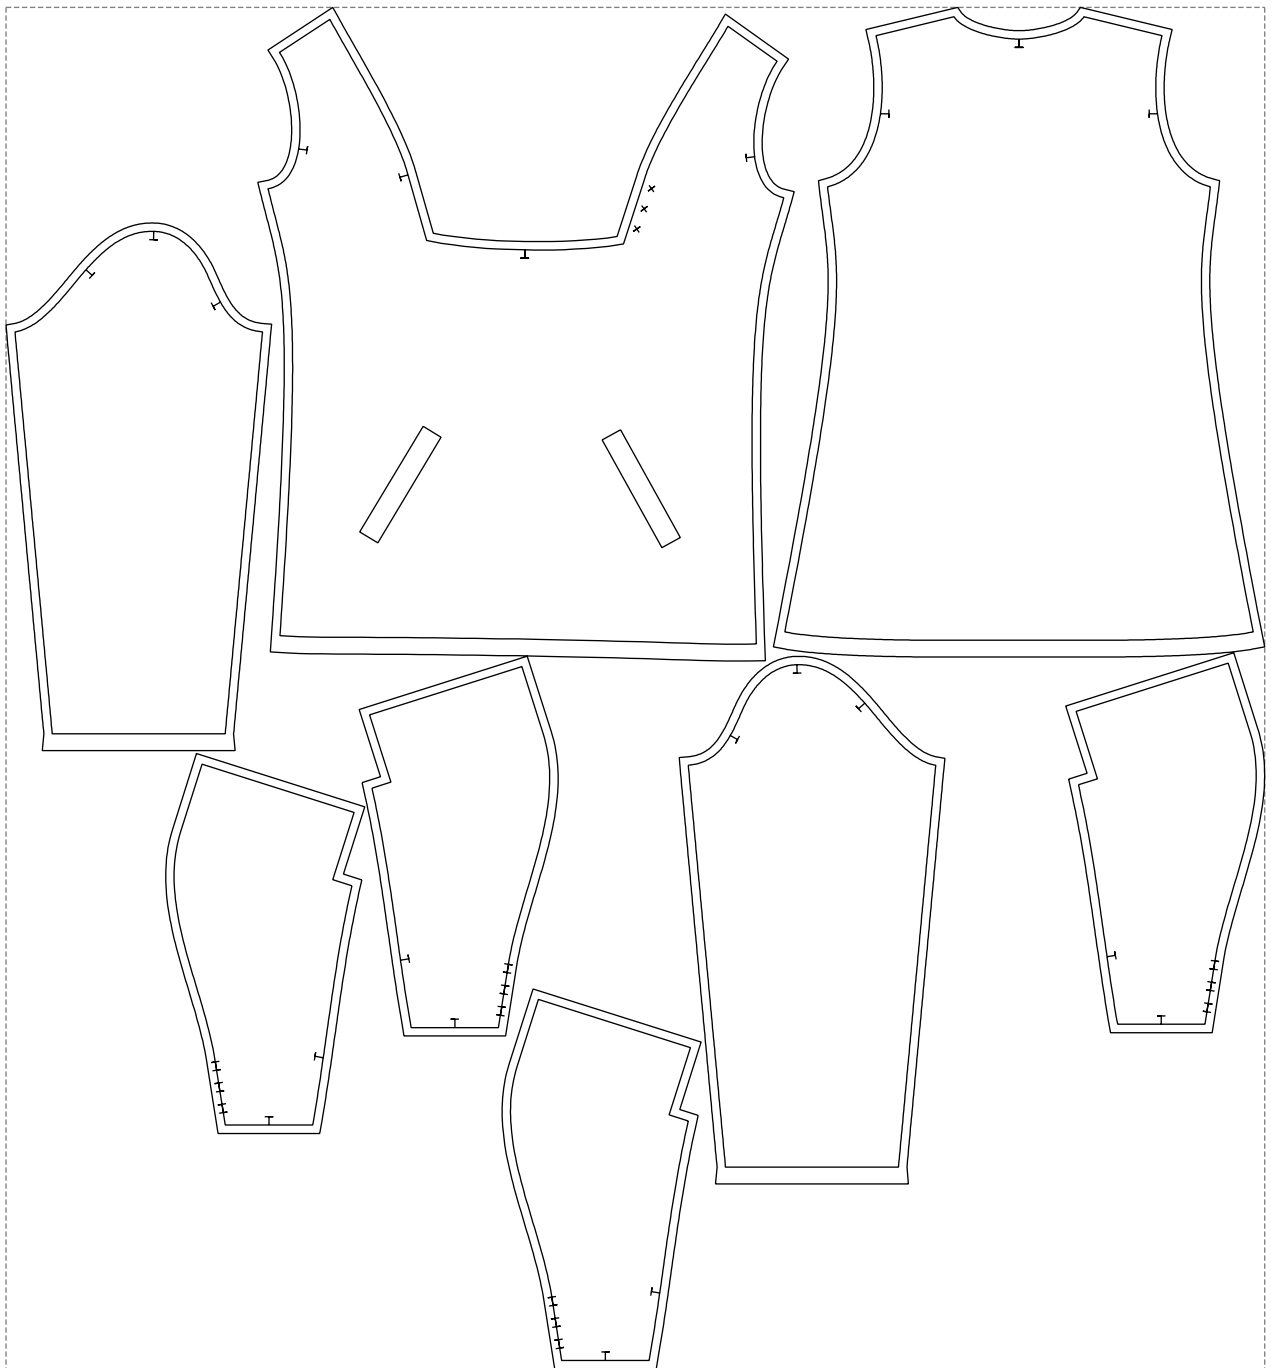

Not for print

Paper size: A4, size:1399.00 x978.45 mm

# Example

size:1499.00 x1621.79 mm

Maneken =1 ver.0

rz\_1=170

rz\_16=88

rz\_17=75.6

rz\_18=67.6

rz\_19=96