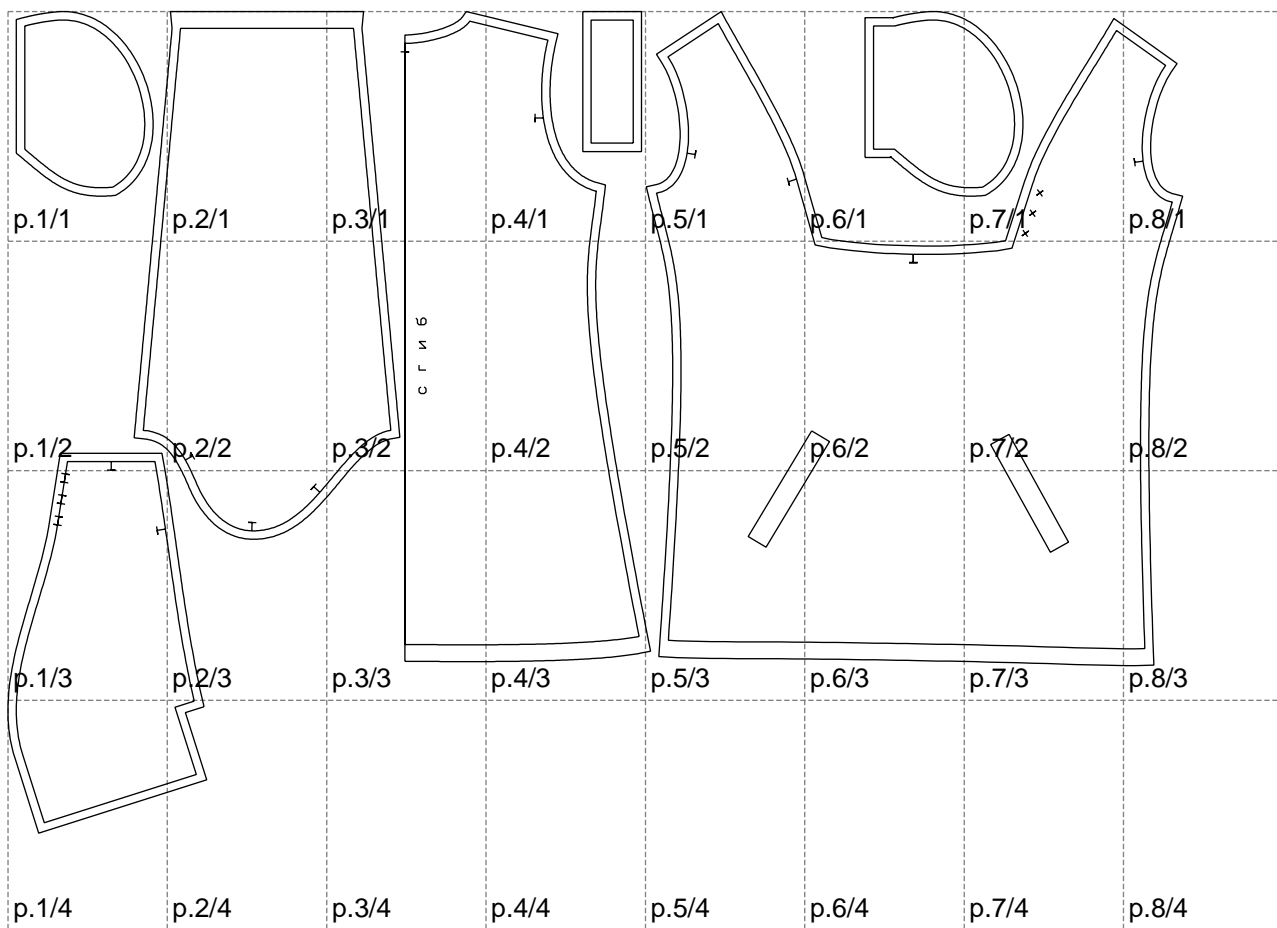

Not for print

Paper size: A4, size:1399.00 x978.45 mm

# Example

size:1499.00 x1621.79 mm

Maneken =1 ver.0

rz\_1=170

rz\_16=88

rz\_17=75.6

rz\_18=67.6

rz\_19=96

rz\_20=94.6

---

. . . . .  
. . . . .  
. . . . .