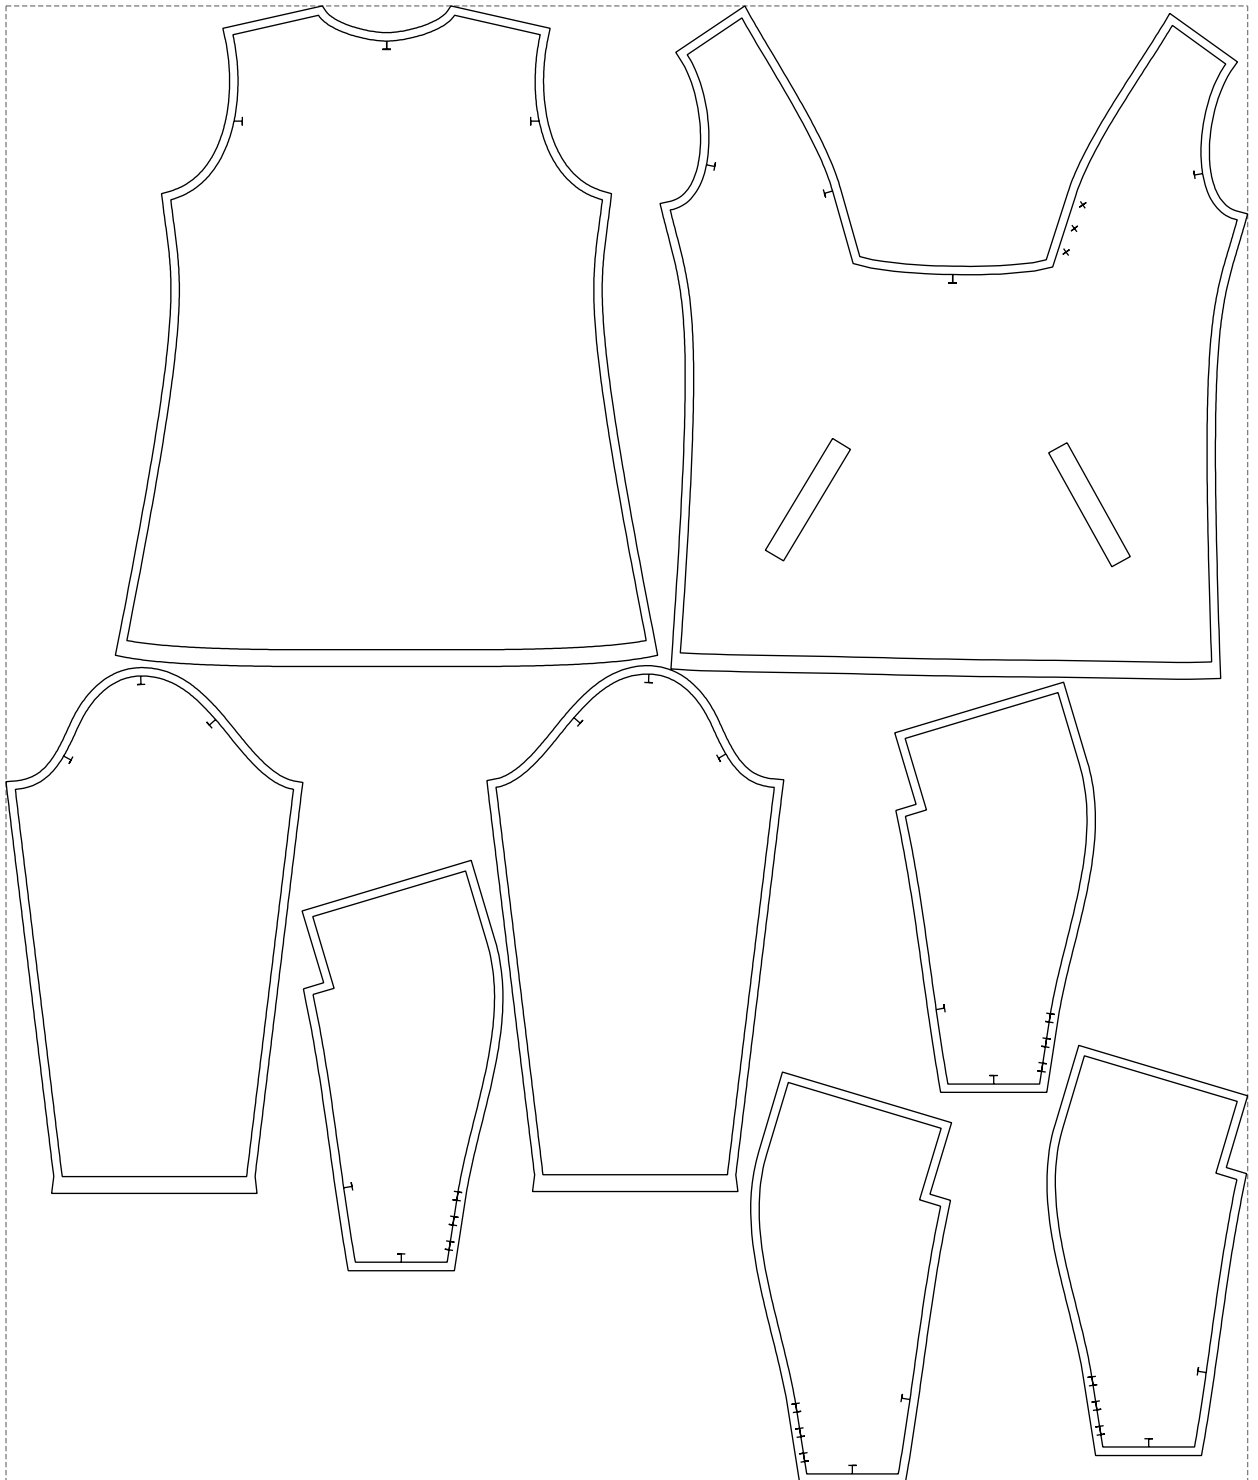

Not for print

Paper size: A4, size:1388.95 x1082.06 mm

# Example

size:1478.90 x1758.60 mm

Maneken =1 ver.0

rz\_1=170

rz\_16=100

rz\_17=85.4

rz\_18=80.2

rz\_19=108

rz\_20=105.4

---

. . . . .  
. . . . .  
. . . . .