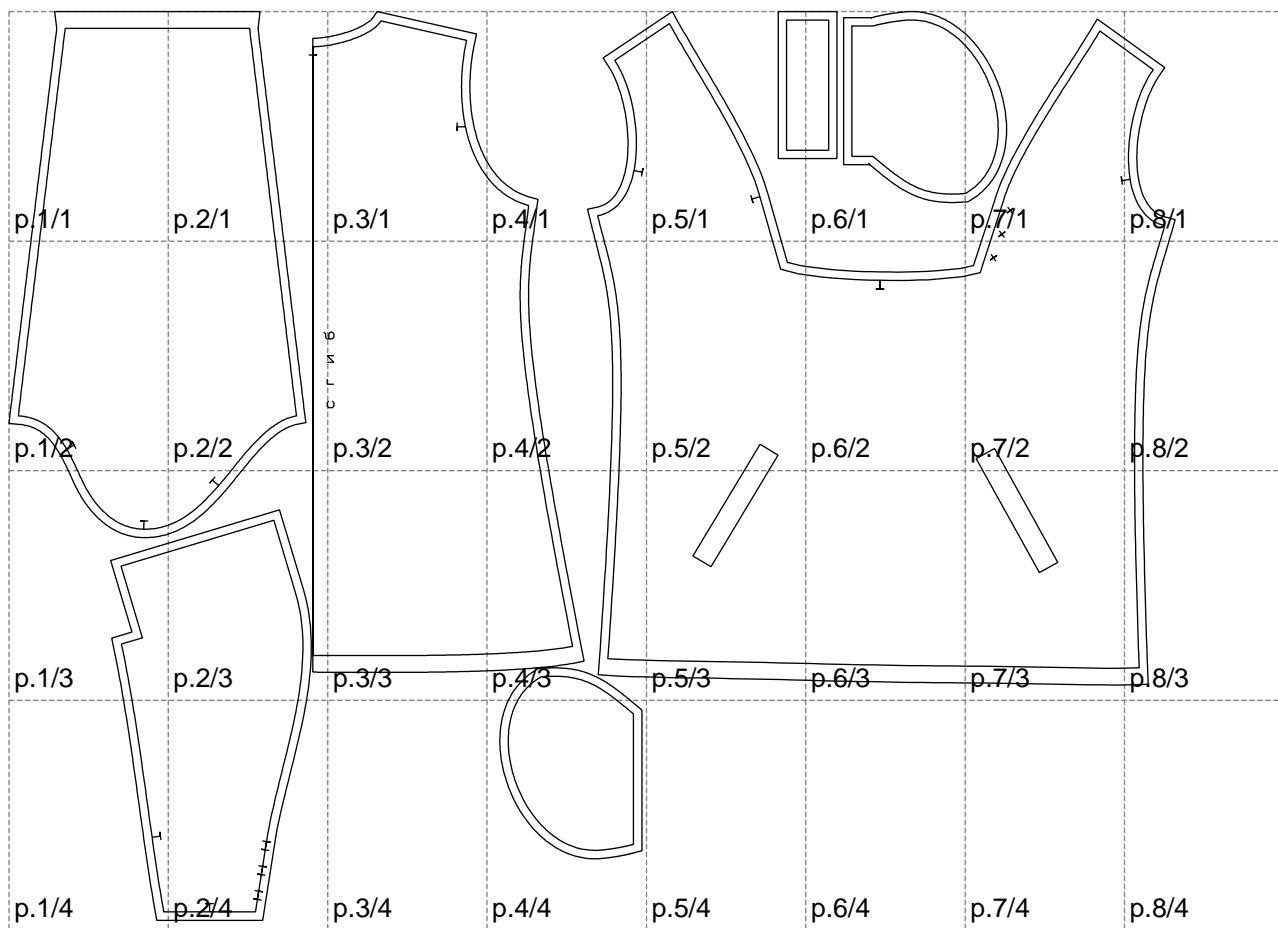

Not for print

Paper size: A4, size:1388.95 x1082.06 mm

# Example

size:1478.90 x1758.60 mm

Maneken =1 ver.0

rz\_1=170

rz\_16=100

rz\_17=85.4

rz\_18=80.2

rz\_19=108

rz\_20=105.4

---

. . . . .  
. . . . .  
. . . . .