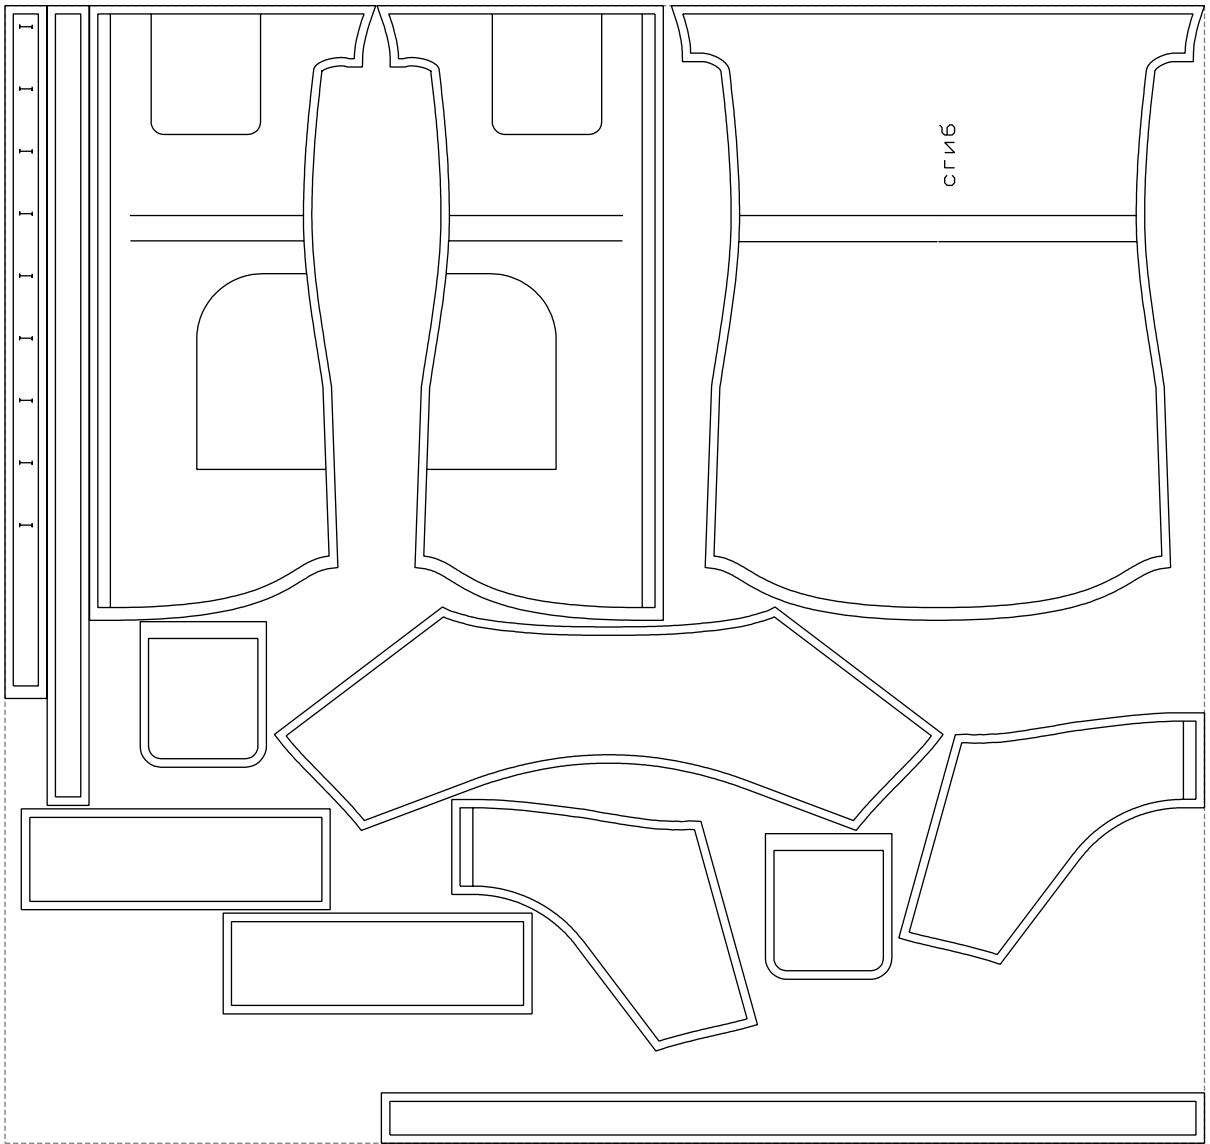

Not for print

Paper size: A4, size:1328.73 x1256.74 mm

# Example

size:1428.56 x1355.13 mm

Maneken =1 ver.0

rz\_1=170

rz\_16=88

rz\_17=75.6

rz\_18=67.6

rz\_19=96

rz\_20=94.6

---

. . . . .  
. . . . .  
. . . . .