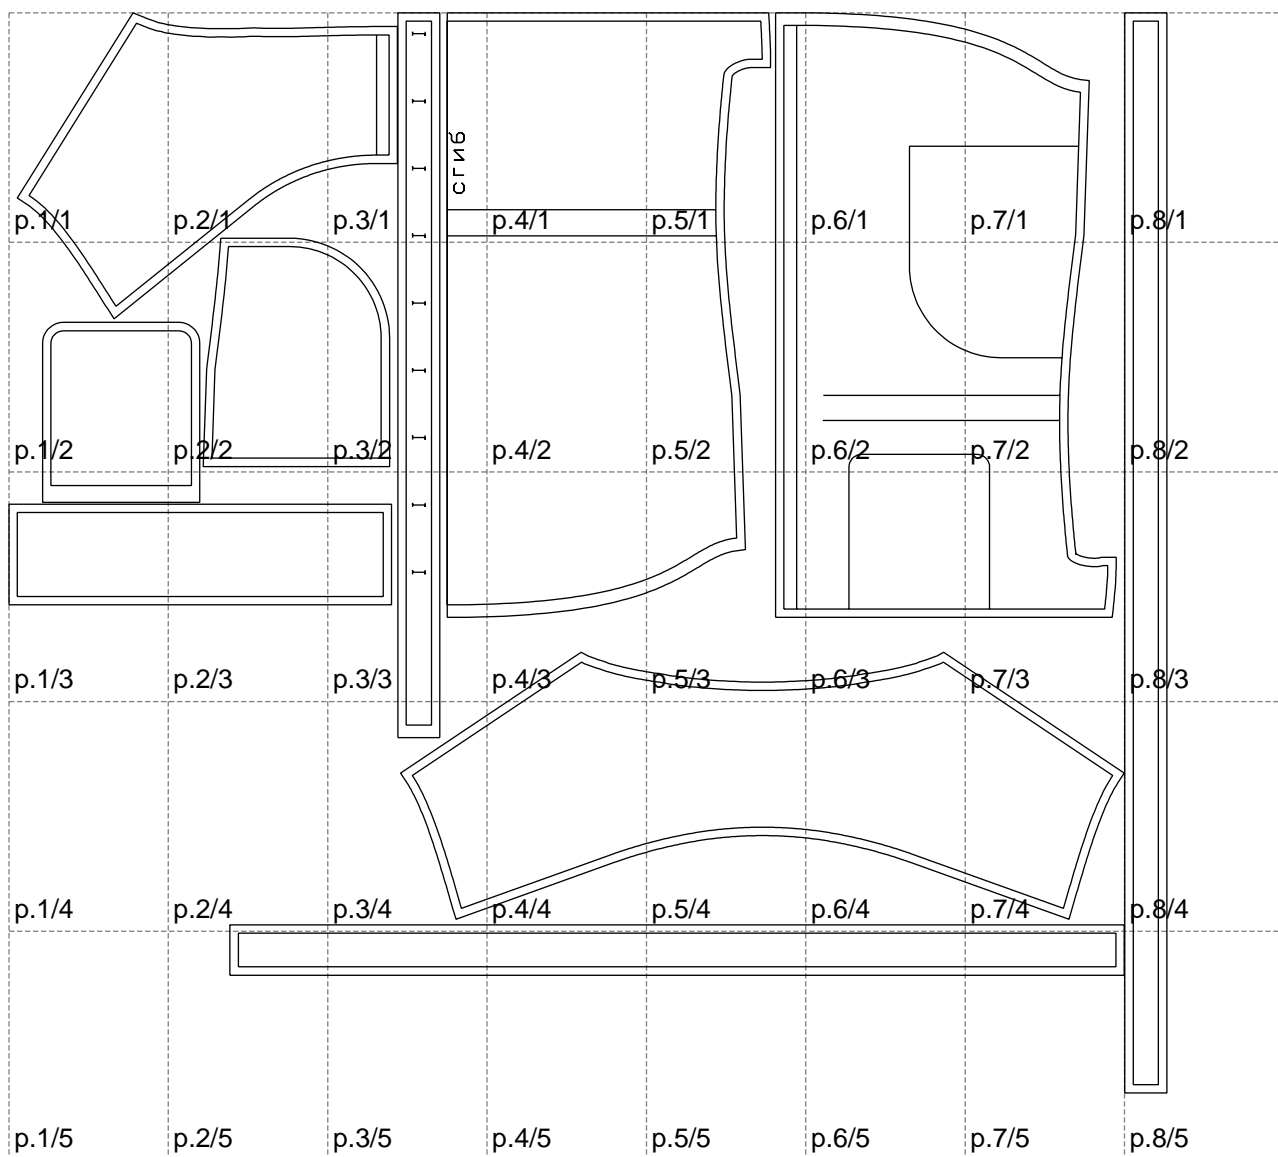

Not for print

Paper size: A4, size:1378.93 x1286.41 mm

# Example

size:1499.00 x1875.30 mm

Maneken =1 ver.0

rz\_1=170

rz\_16=120

rz\_17=104

rz\_18=103.6

rz\_19=128

rz\_20=125.1

---

. . . . .  
. . . . .  
. . . . .