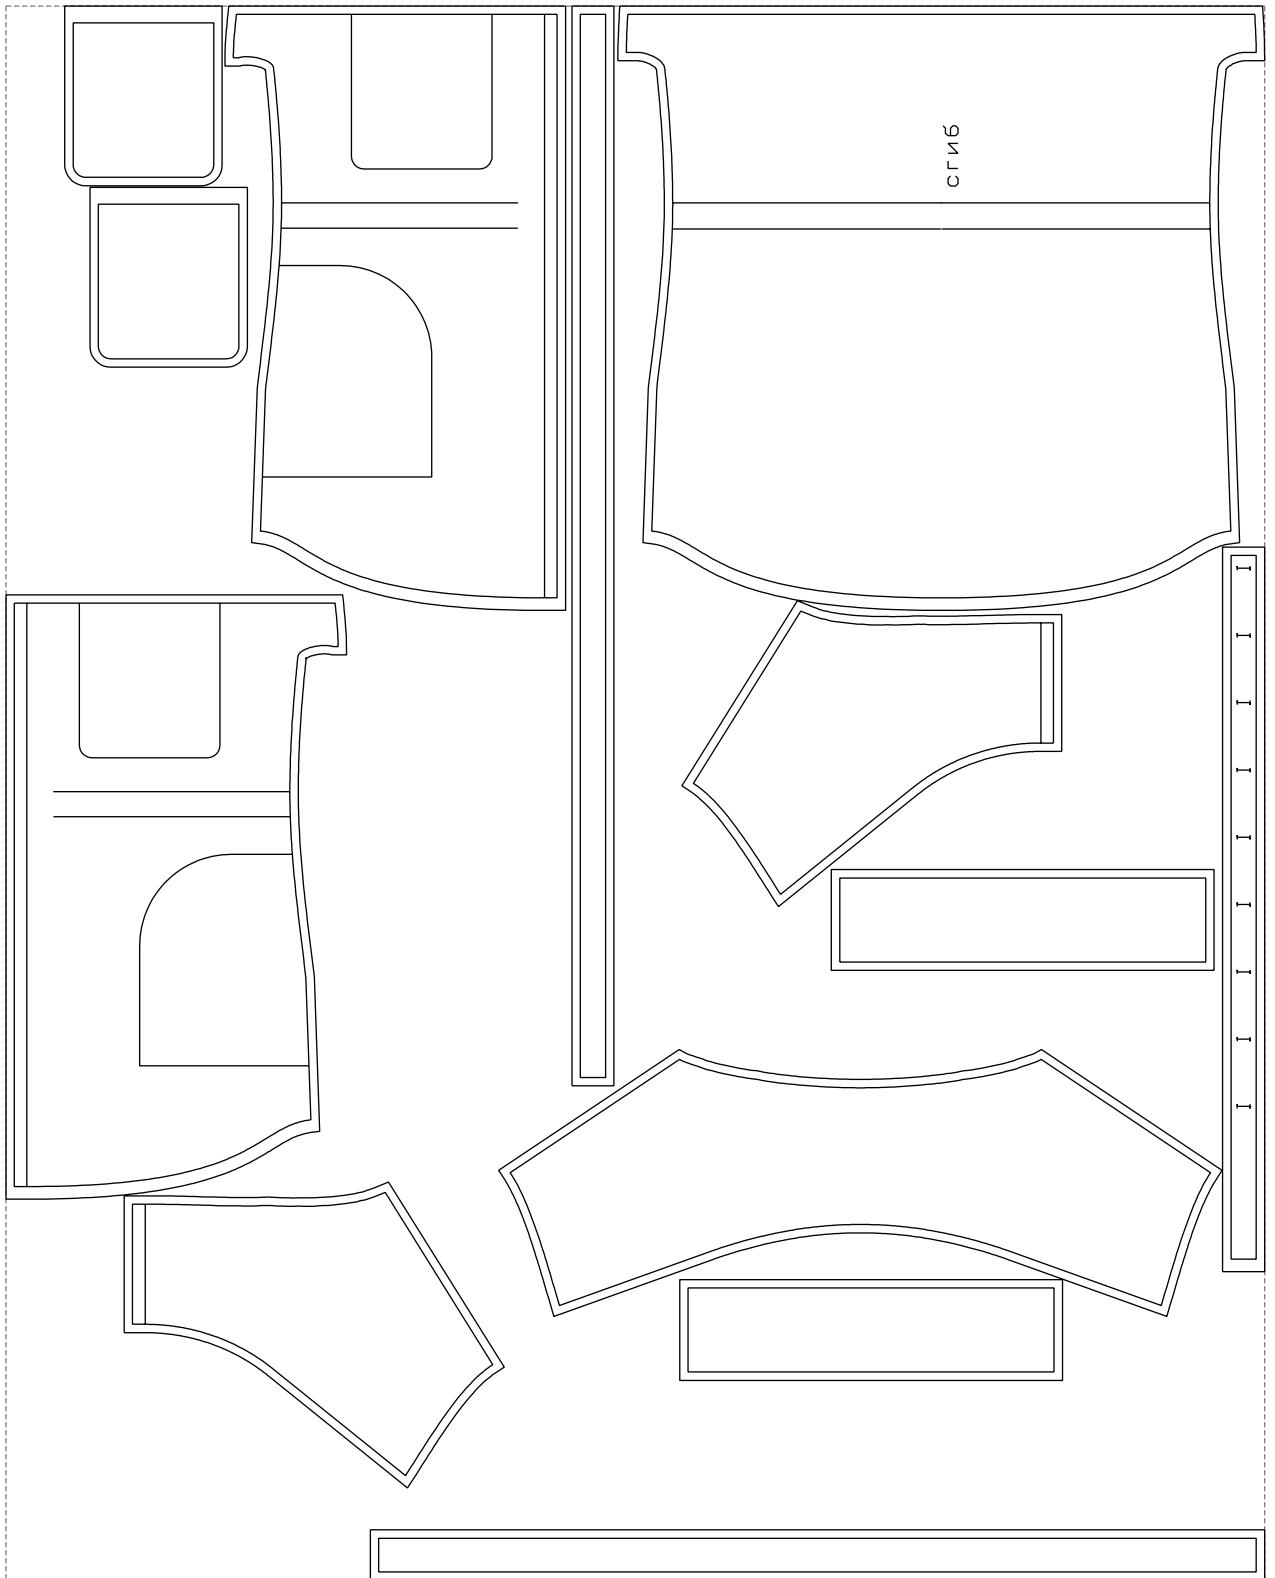

Not for print

Paper size: A4, size:1378.93 x1286.41 mm

# Example

size:1499.00 x1875.30 mm

Maneken =1 ver.0

rz\_1=170

rz\_16=120

rz\_17=104

rz\_18=103.6

rz\_19=128

rz\_20=125.1

---

. . . . .  
. . . . .  
. . . . .