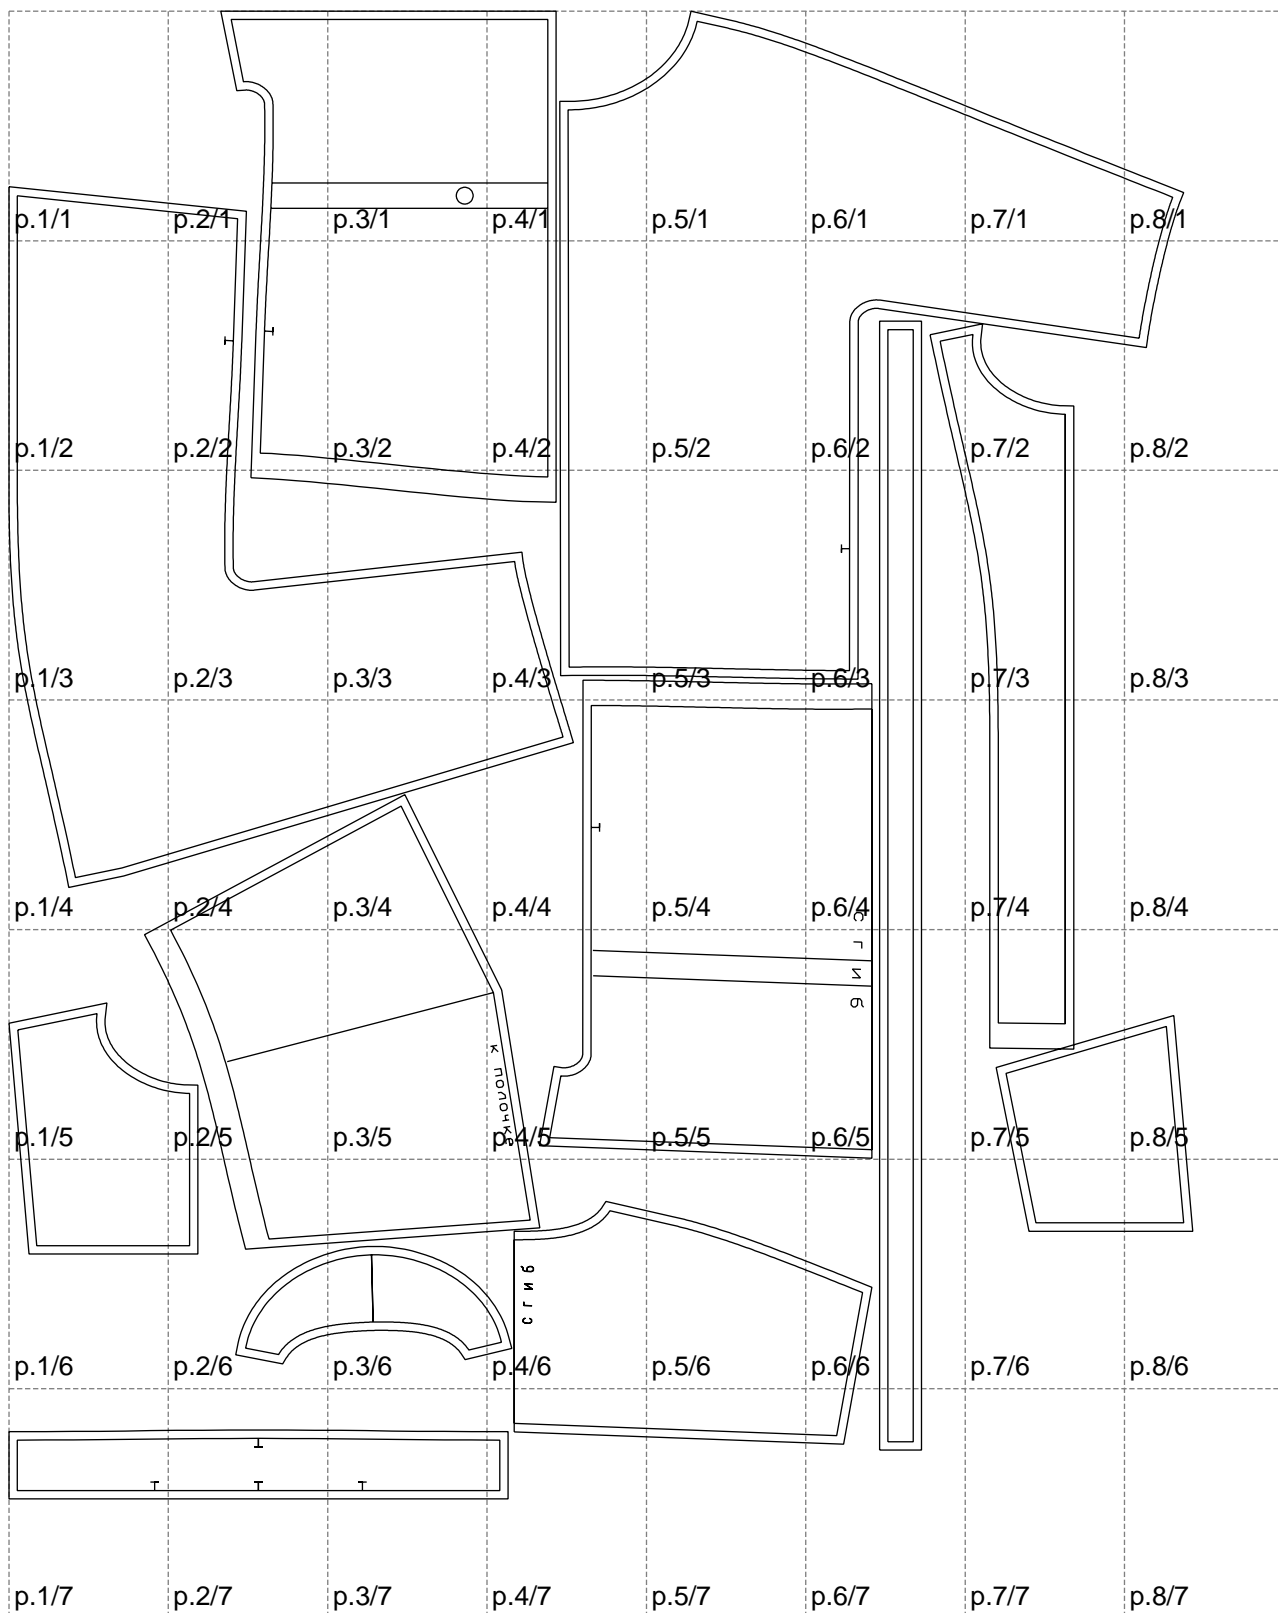

Not for print

Paper size: A4, size:1409.91 x1771.53 mm

# Example

size:1499.00 x1802.82 mm

Maneken =1 ver.0

rz\_1=170

rz\_16=116

rz\_17=100

rz\_18=98.8

rz\_19=124

rz\_20=121

---

. . . . .  
. . . . .  
. . . . .