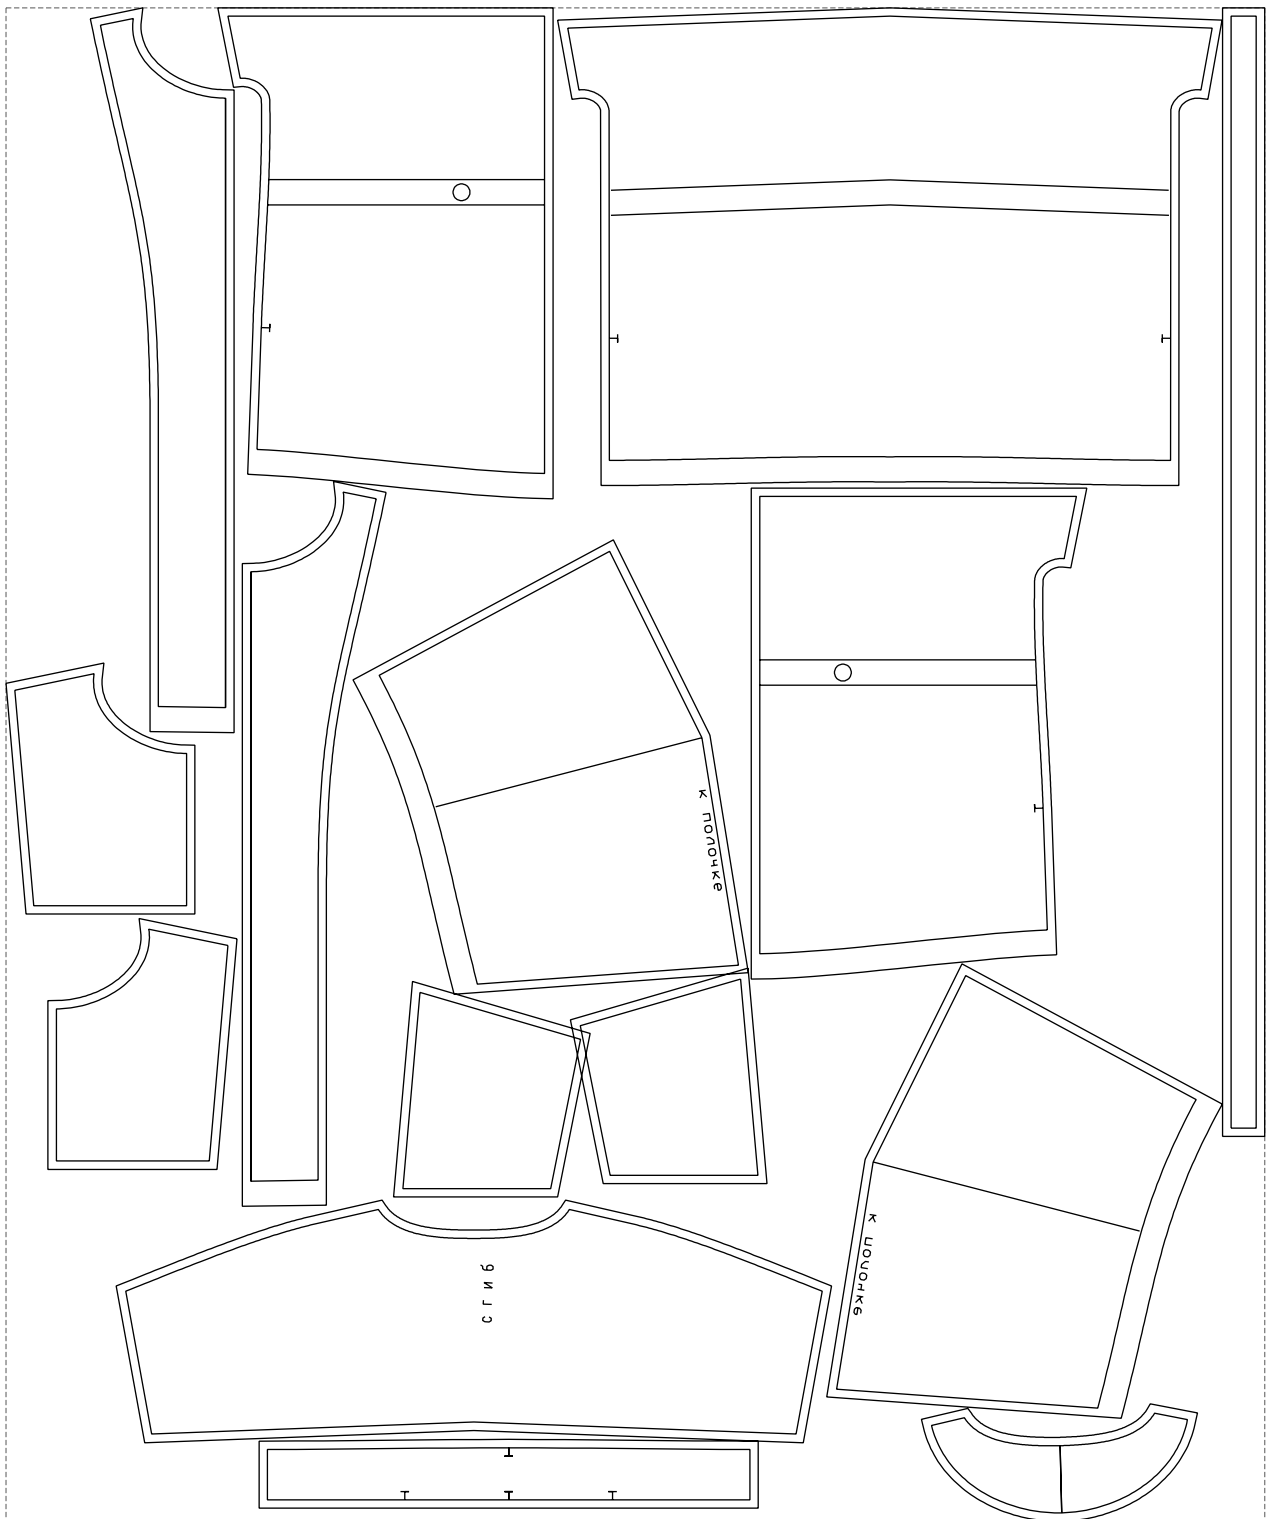

Not for print

Paper size: A4, size:1409.91 x1771.53 mm

# Example

size:1499.00 x1802.82 mm

Maneken =1 ver.0

rz\_1=170

rz\_16=116

rz\_17=100

rz\_18=98.8

rz\_19=124

rz\_20=121

---

. . . . .  
. . . . .  
. . . . .