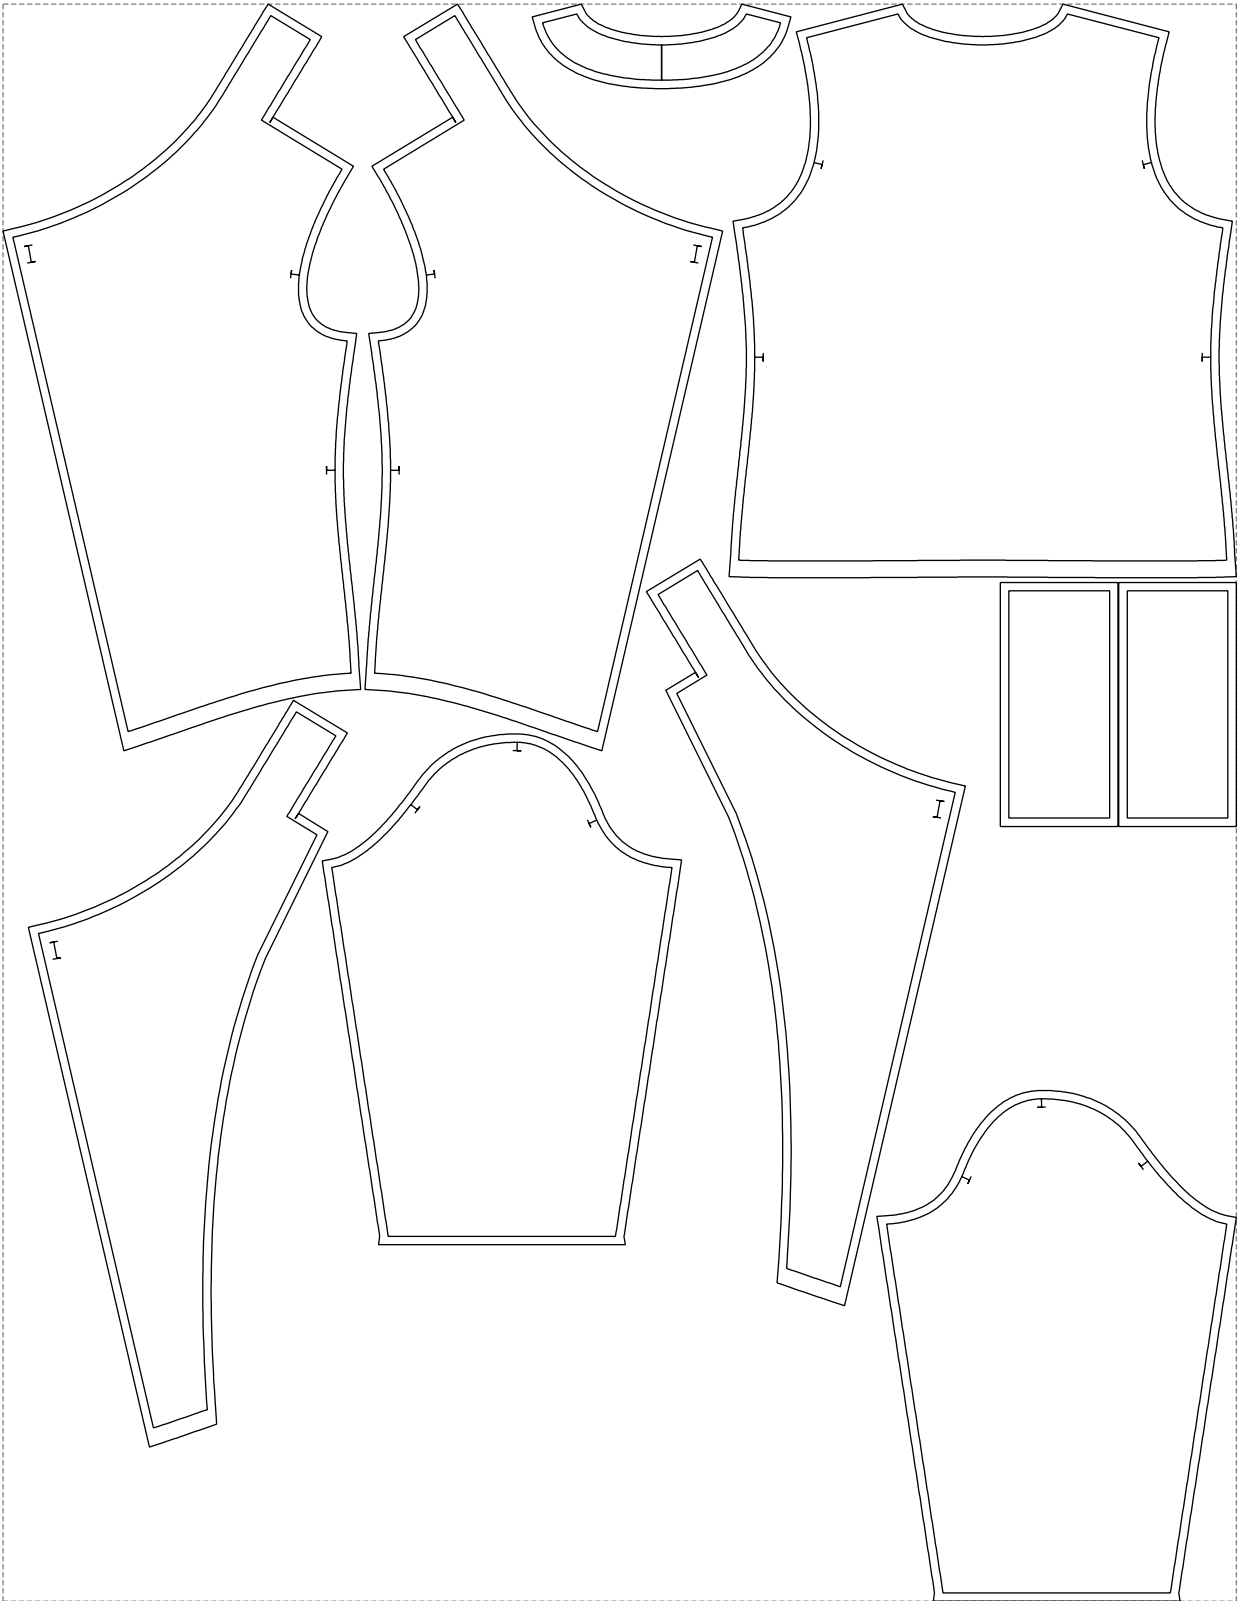

Not for print

Paper size: A4, size:1399.00 x1157.41 mm

# Example

size:1468.92 x1902.65 mm

Maneken =1 ver.0

rz\_1=170

rz\_16=100

rz\_17=85.4

rz\_18=80.2

rz\_19=108