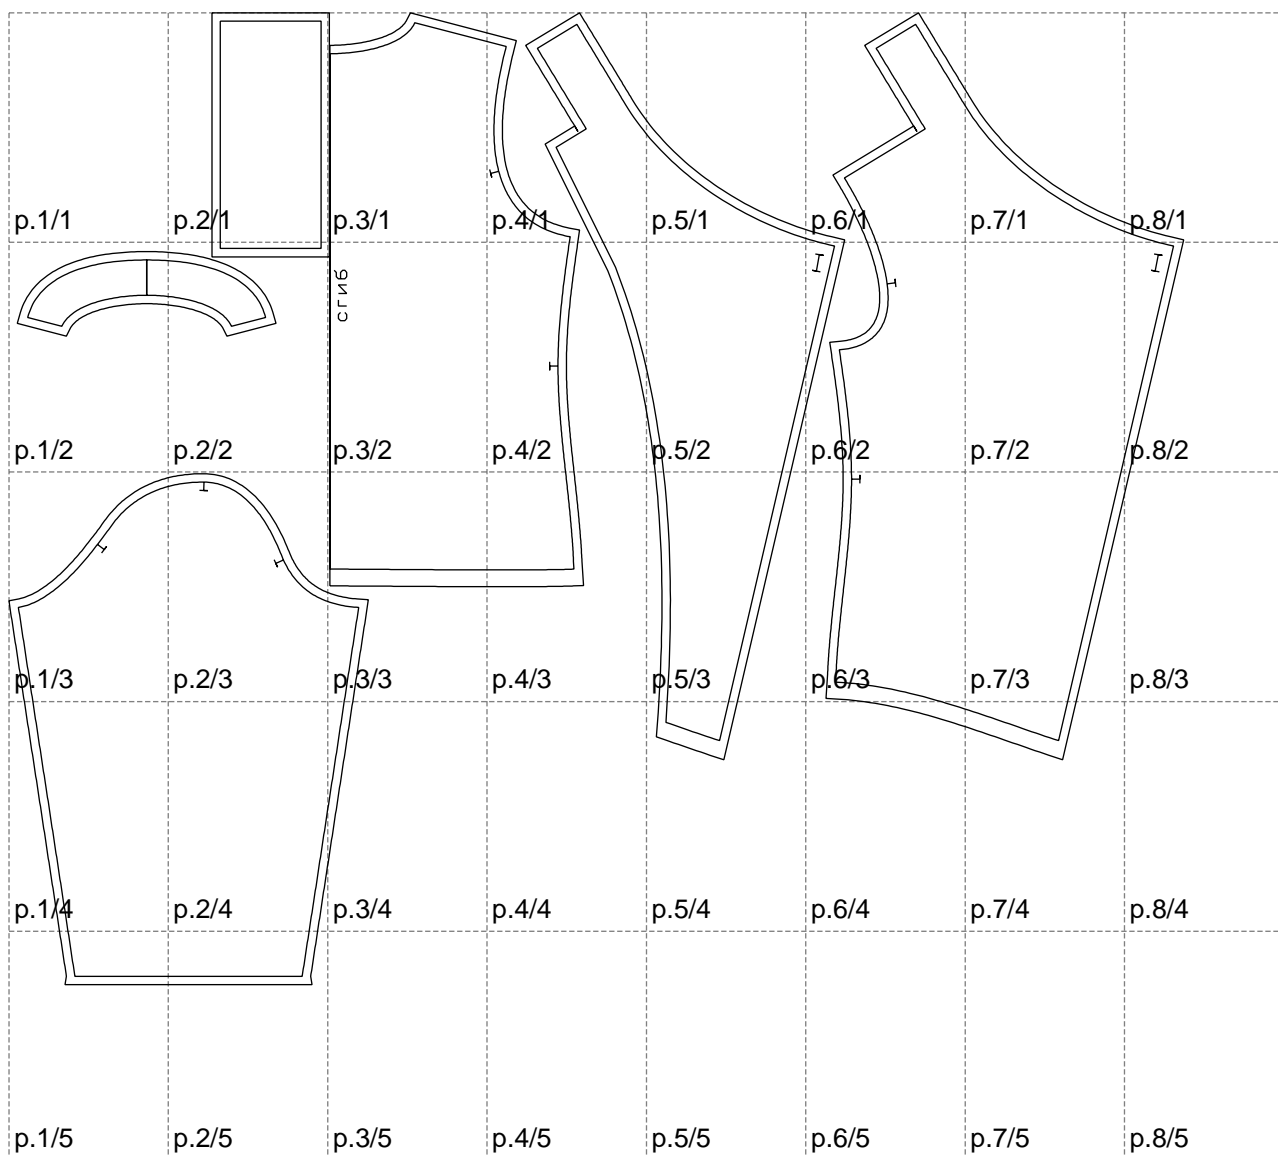

Not for print

Paper size: A4, size:1399.00 x1157.41 mm

# Example

size:1468.92 x1902.65 mm

Maneken =1 ver.0

rz\_1=170

rz\_16=100

rz\_17=85.4

rz\_18=80.2

rz\_19=108

rz\_20=105.4

---

. . . . .  
. . . . .  
. . . . .