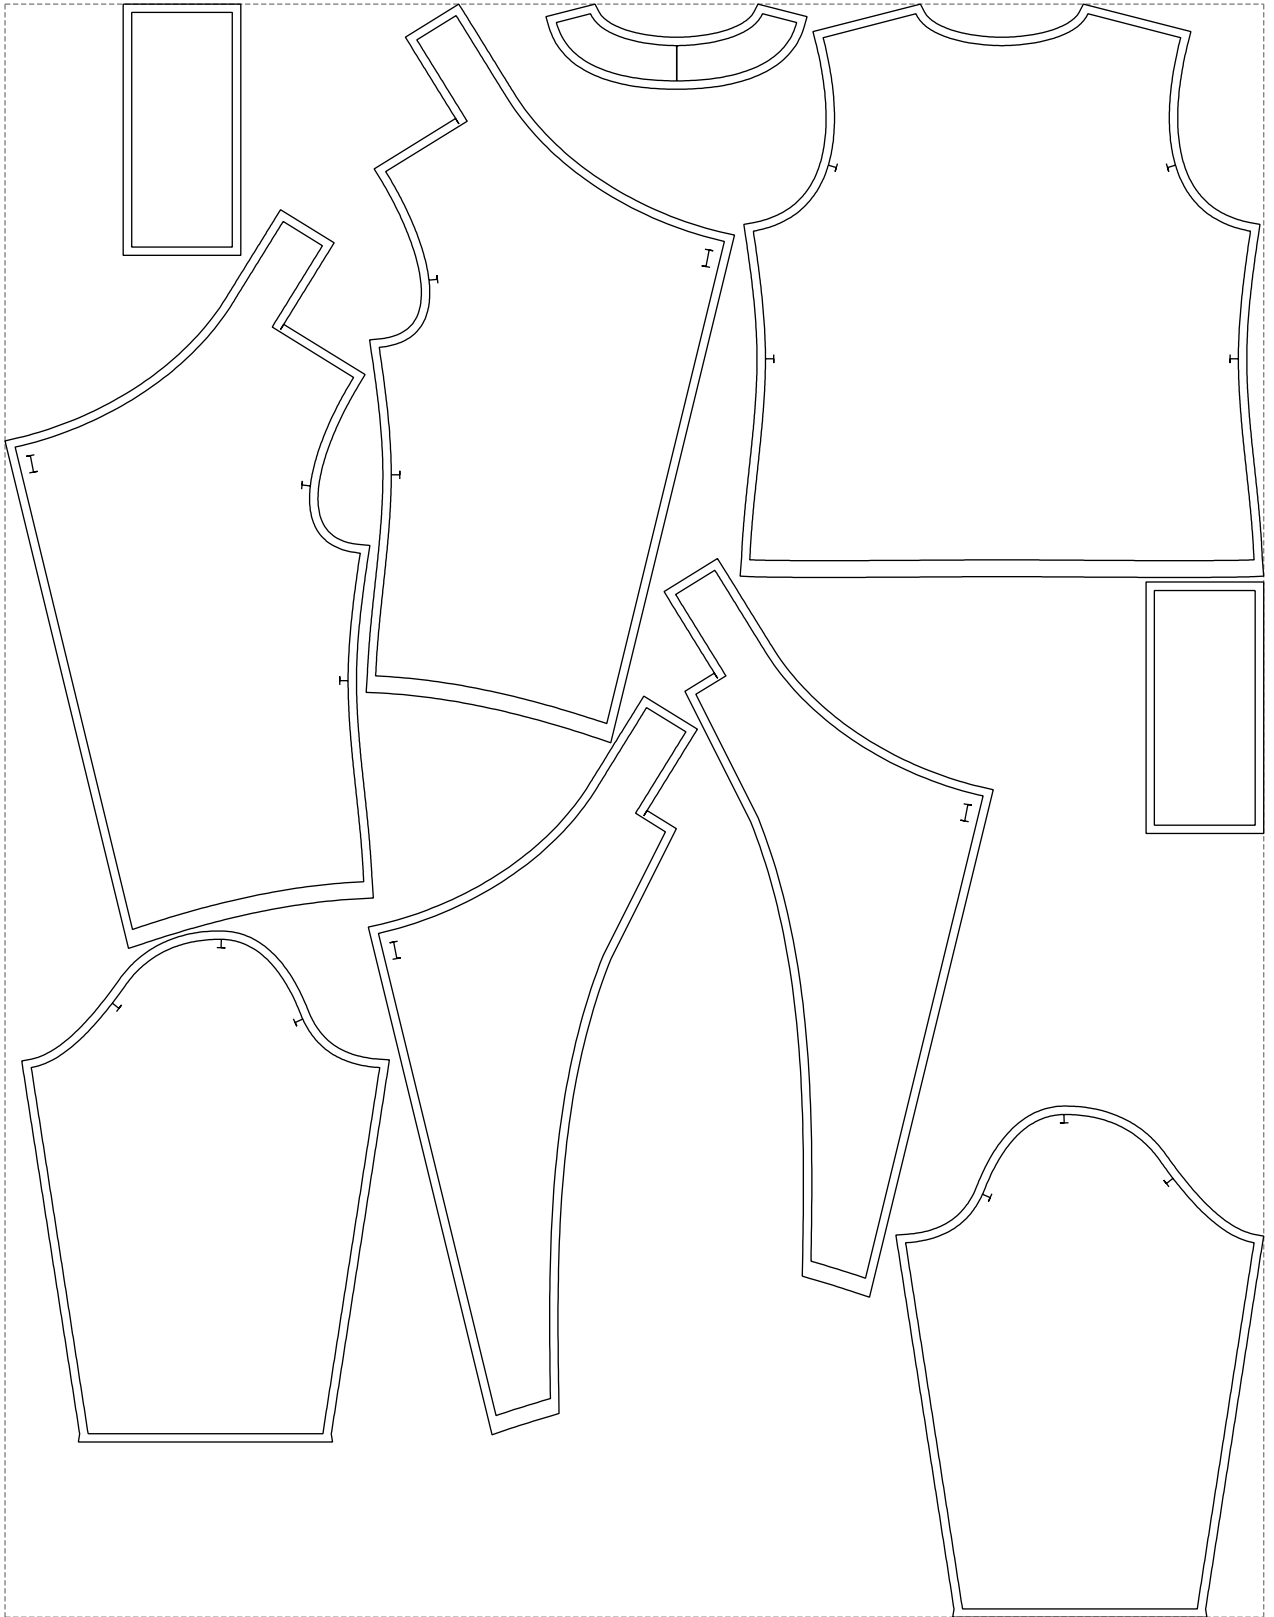

Not for print

Paper size: A4, size:1399.00 x1219.62 mm

# Example

size:1499.00 x1921.69 mm

Maneken =1 ver.0

rz\_1=170

rz\_16=104

rz\_17=88.9

rz\_18=84.4

rz\_19=112

rz\_20=109.3

---

. . . . .  
. . . . .  
. . . . .