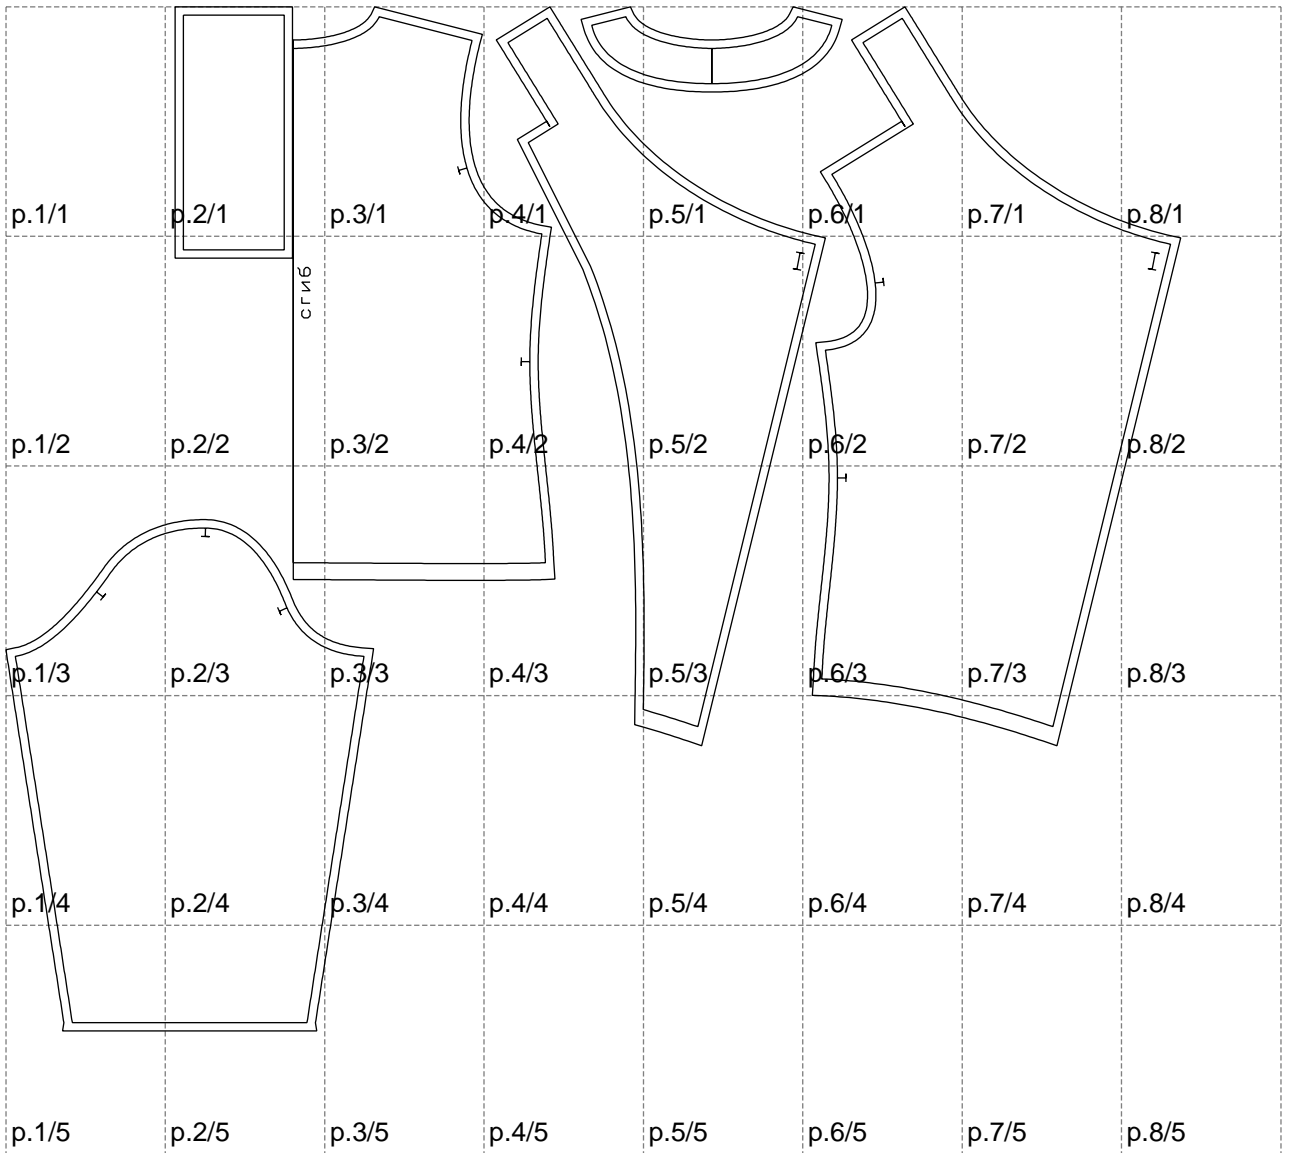

Not for print

Paper size: A4, size:1399.00 x1219.62 mm

# Example

size:1499.00 x1921.69 mm

Maneken =1 ver.0

rz\_1=170

rz\_16=104

rz\_17=88.9

rz\_18=84.4

rz\_19=112

rz\_20=109.3

---

. . . . .  
. . . . .  
. . . . .