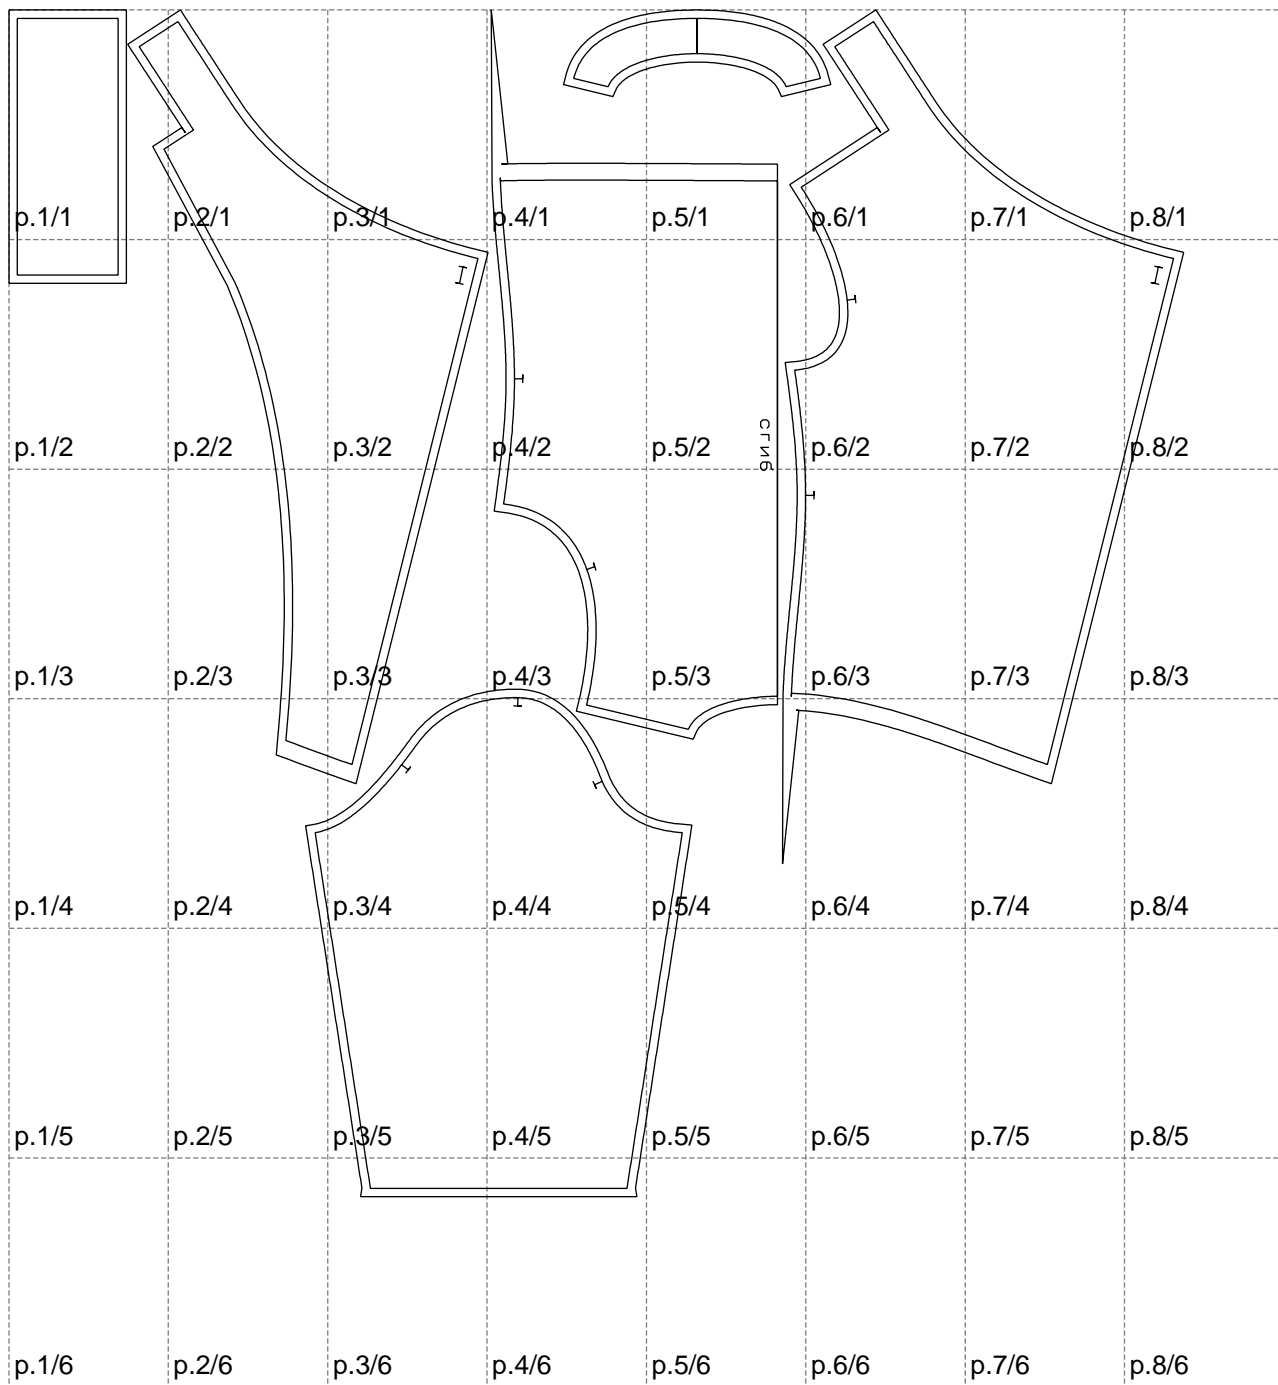

Not for print

Paper size: A4, size:1399.00 x1413.21 mm

# Example

size:1499.00 x2246.03 mm

Maneken =1 ver.0

rz\_1=170

rz\_16=116

rz\_17=100

rz\_18=98.8

rz\_19=124

rz\_20=121

---

. . . . .  
. . . . .  
. . . . .