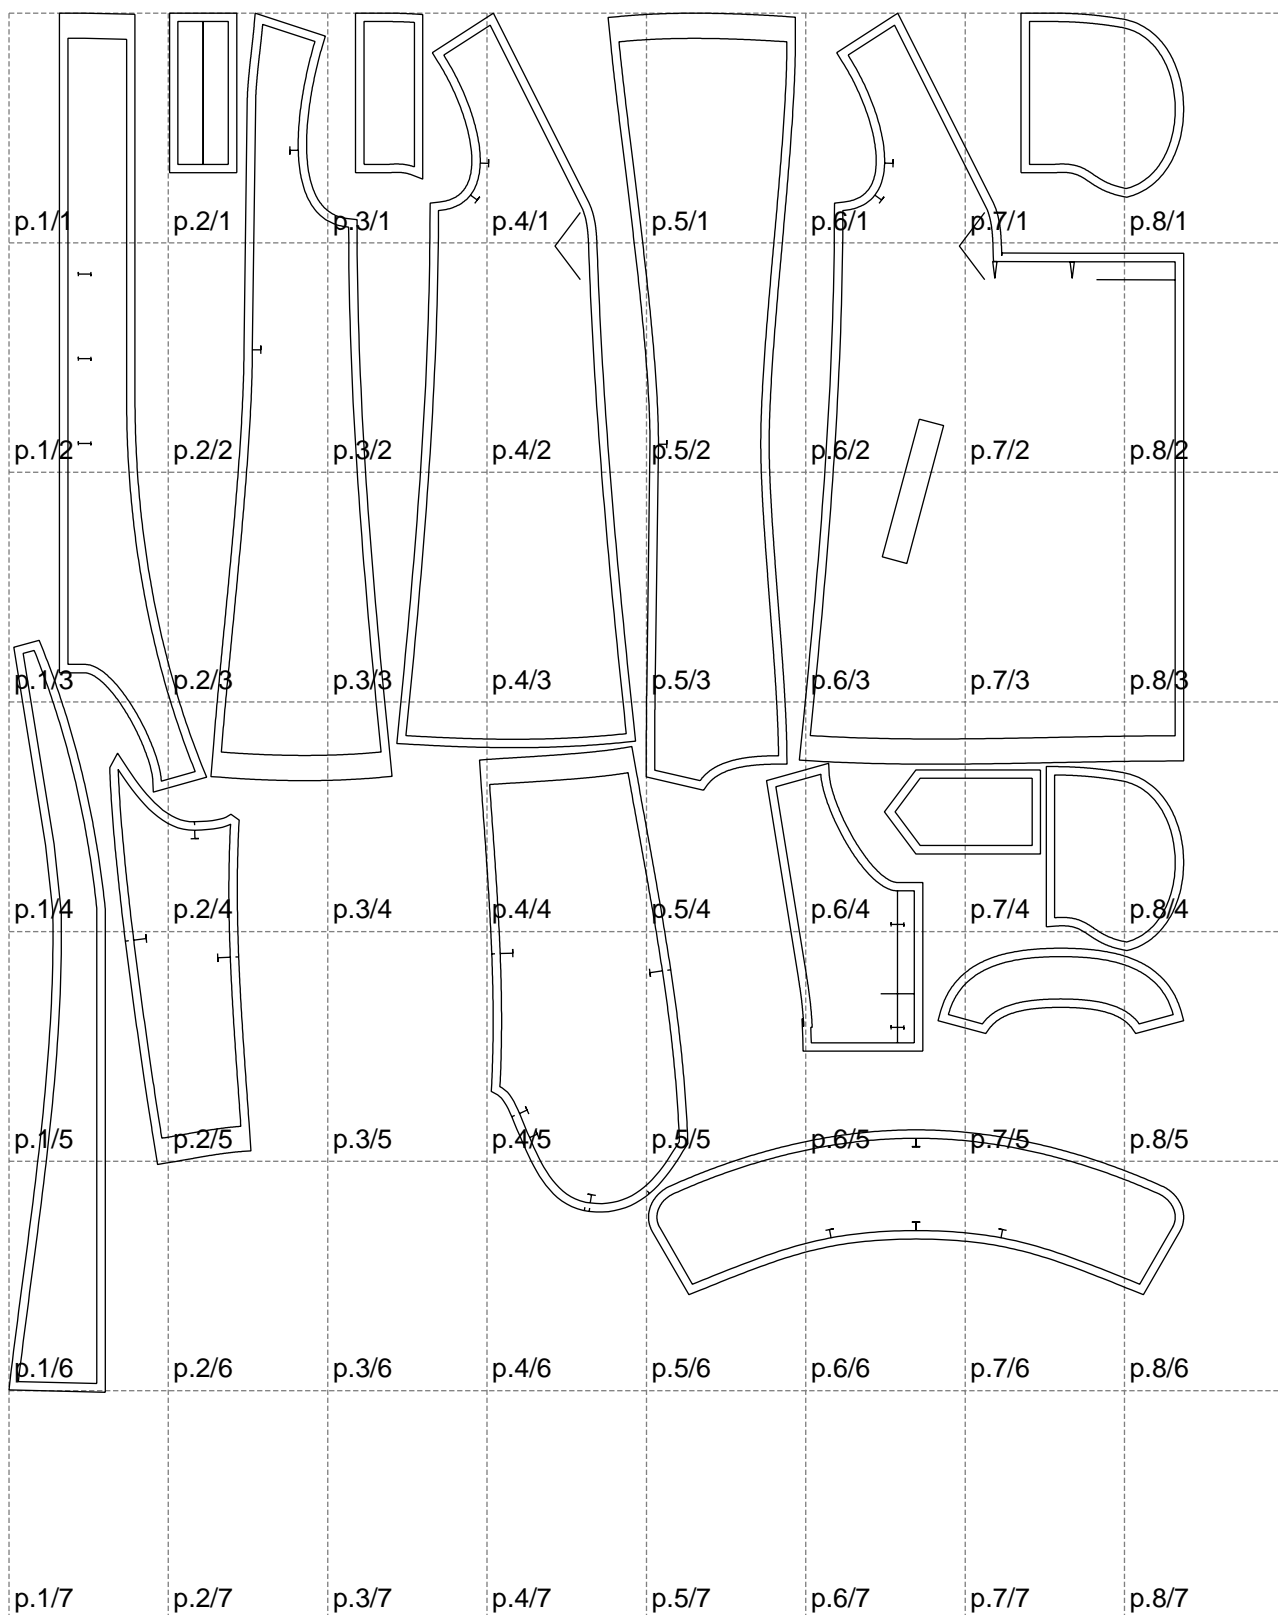

Not for print

Paper size: A4, size:1399.00 x1642.16 mm

# Example

size:1499.00 x2187.66 mm

Maneken =1 ver.0

rz\_1=170

rz\_16=92

rz\_17=78.8

rz\_18=71.8

rz\_19=100

rz\_20=98.1

---

. . . . .  
. . . . .  
. . . . .