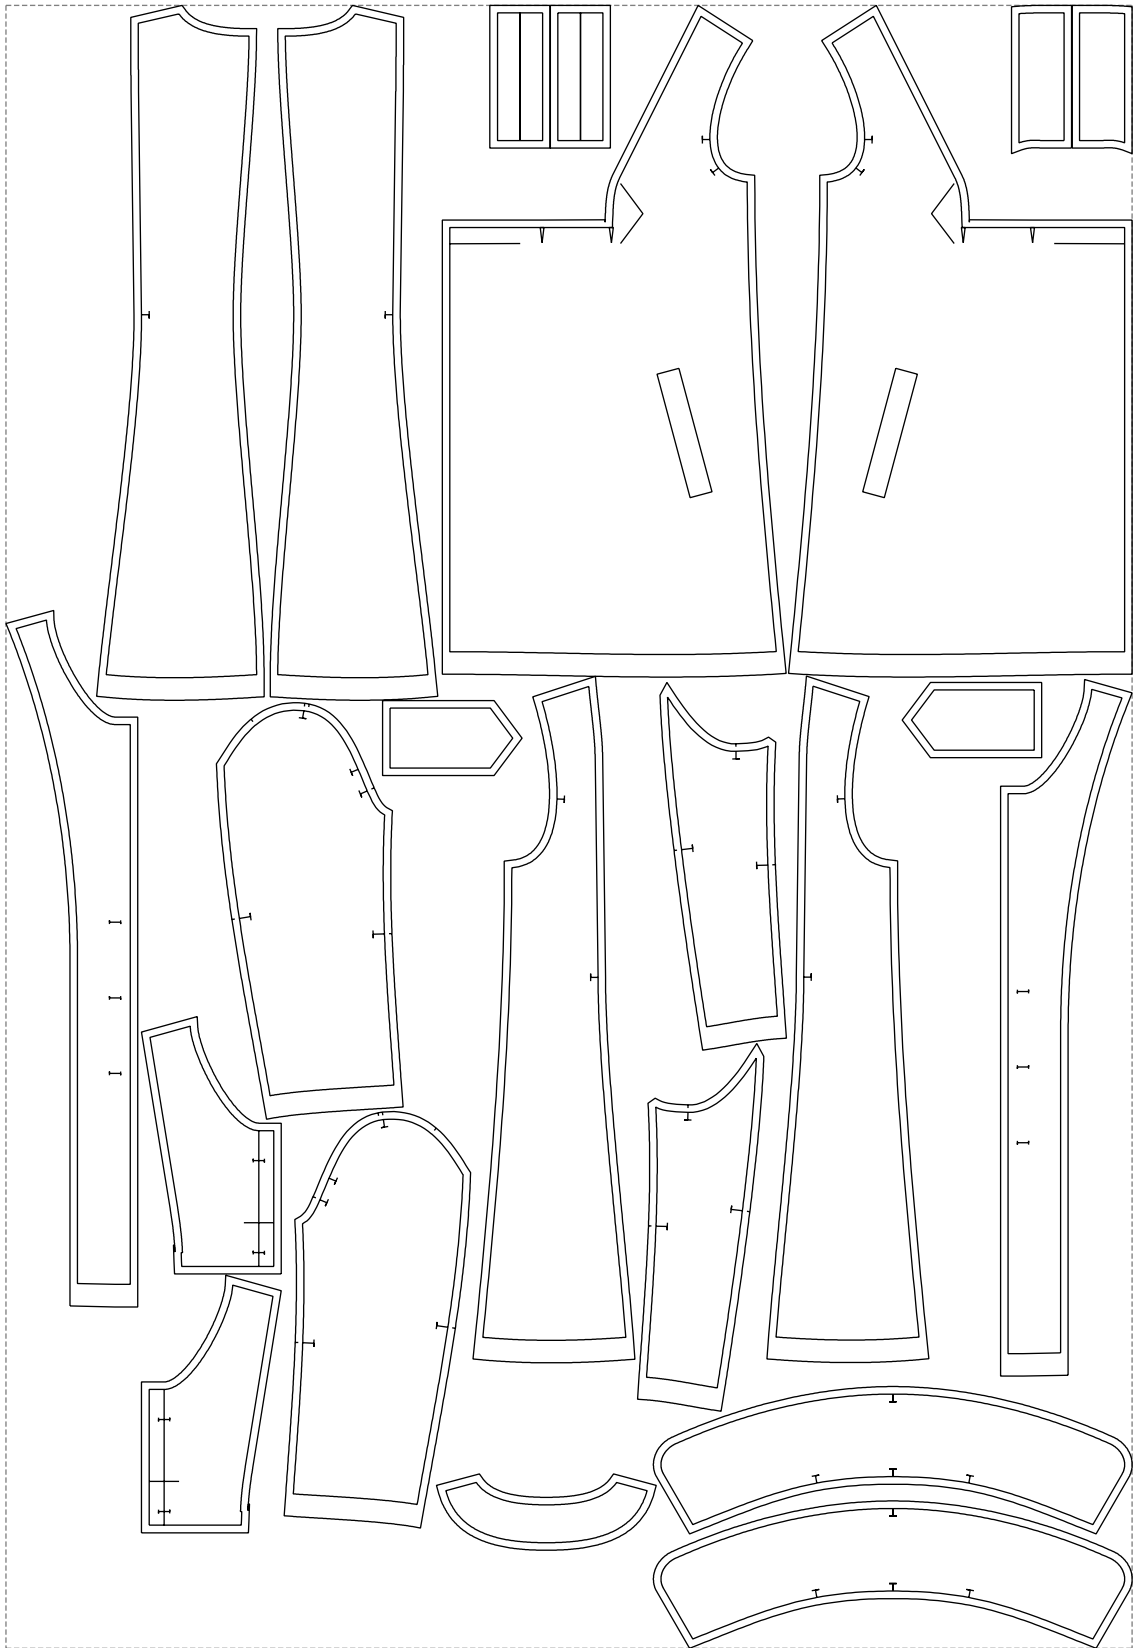

Not for print

Paper size: A4, size:1399.00 x1642.16 mm

# Example

size:1499.00 x2187.66 mm

Maneken =1 ver.0

rz\_1=170

rz\_16=92

rz\_17=78.8

rz\_18=71.8

rz\_19=100